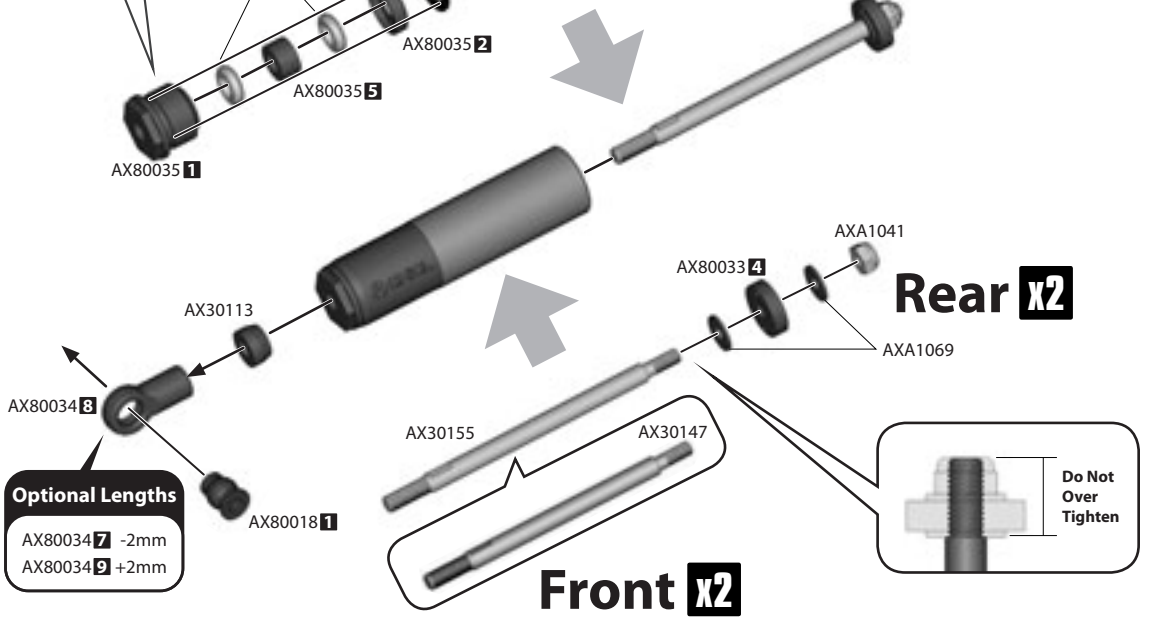

AX80096 **1**

AX30155
Shock Shaft 3x59.5 **x2**

AX30147
Shock Shaft 3x53.5 **x2**

Rear x2

Optional Lengths

AX80034 **7** -2mm
AX80034 **9** +2mm

**Do Not
Over
Tighten**

Front x2

36

x4

Shock Oil
30wt