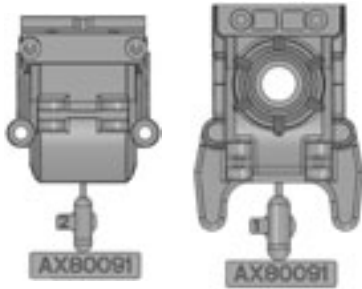

AX80091
EXO Bulkhead **x2**