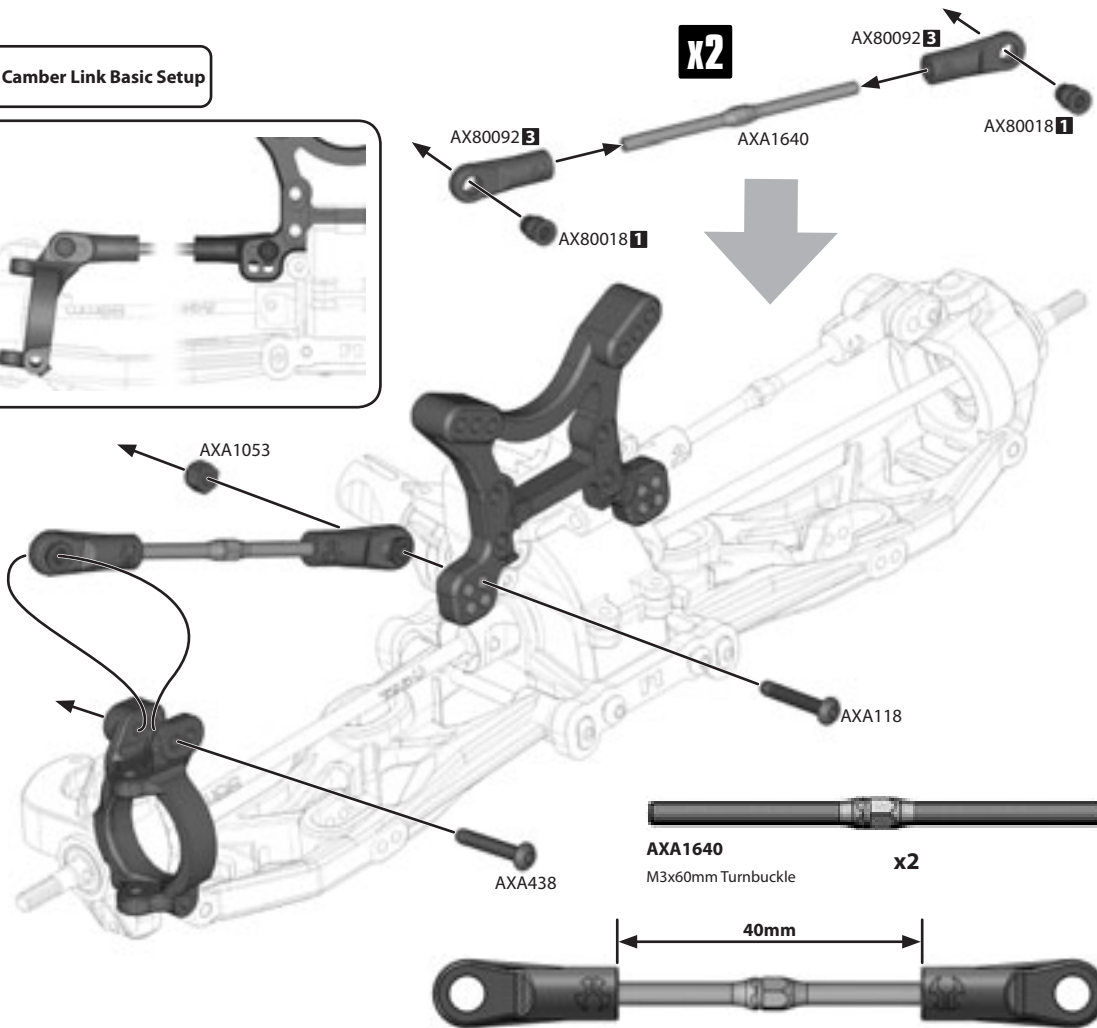

Note Direction

Option Parts

AXA1053
M3 Nylon Locking Hex Nut **x2**

AXA118
M3x18mm **x2**

AXA438
M3x18mm **x2**

7

! Camber Link Basic Setup

C