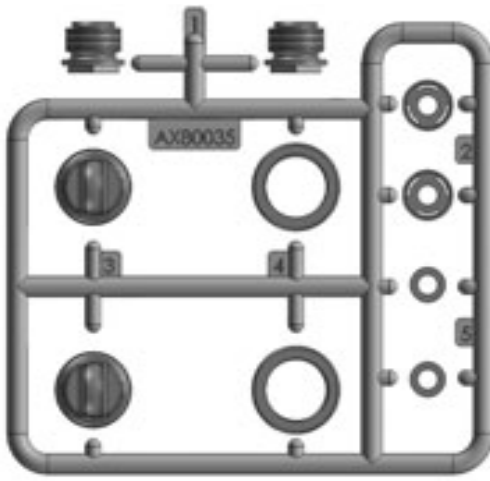

AX80005 x1
Ball End

AX80006 x1
Servo Set

AX80018 x2
Hardware Parts Tree

AX80034 x2
10mm Shock Set 2

AX30743 x1
52T Spur Gear

AX80033 x2
10mm Shock Set 1

AX80035 x2
10mm Shock Caps Set

AX80036 x1
72-103mm Shock Body

AX80085A x1
Universal Mount 5 Bucket Light Bar (Black)

AX80085B x1
Universal Mount 5 Bucket Light Bar (Black)

AX80086
Light Bar Lenses (Clear) **x1**

AX80091
EXO Bulkhead **x2**

AX80092
EXO Linkage Set **x2**