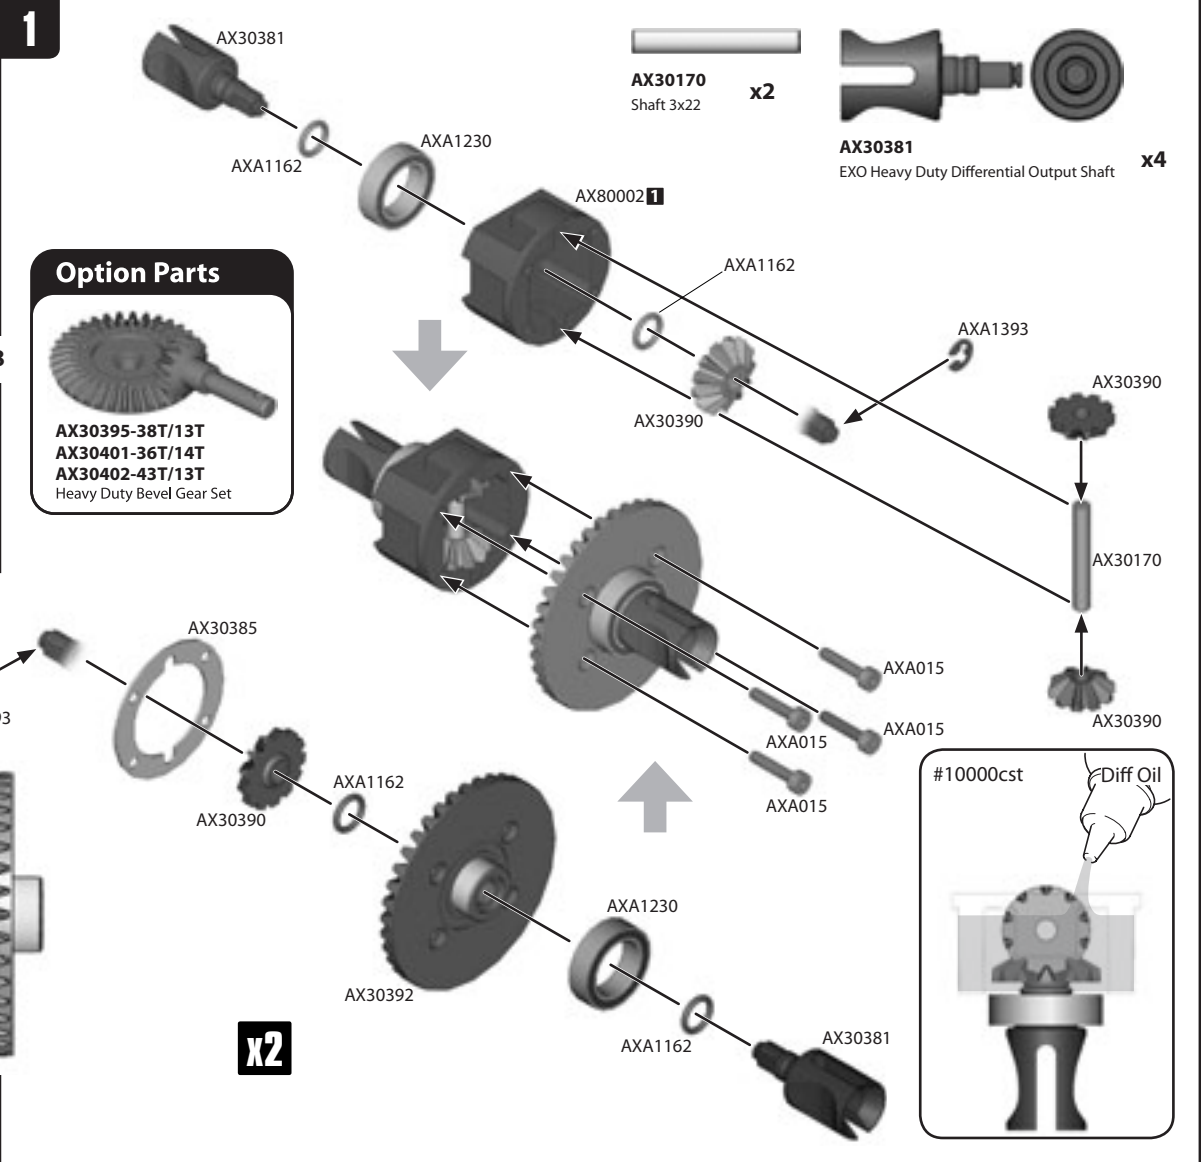

AXA441
M3x30mm **x6**

AXA442
M3x35mm **x2**

A

Open Bag A

1

- AXA015** x8
M2x10mm
- AXA1393** x4
E2.5 e-clip
- AX30390** x4
10T Spider Gear
- AXA1162** x8
O-Ring 4.6x1mm
- AX30390** x4
13T Spider Gear
- AXA1230** x4
Bearing 10x15x4mm
- AX30392** x2
38T Bevel Gear

Option Parts

- AX30395-38T/13T
- AX30401-36T/14T
- AX30402-43T/13T

Heavy Duty Bevel Gear Set

- AX30163** x2
Pin 2x10mm
- AXA1393** x2
E2.5 e-clip
- AXA286** x2
Screw Shaft M4x2.5x12mm
- AXA1221** x4
Bearing 5x11x4mm
- AX30408** x2
Input Shaft 5x29mm
- AX30393** x2
13T Bevel Gear