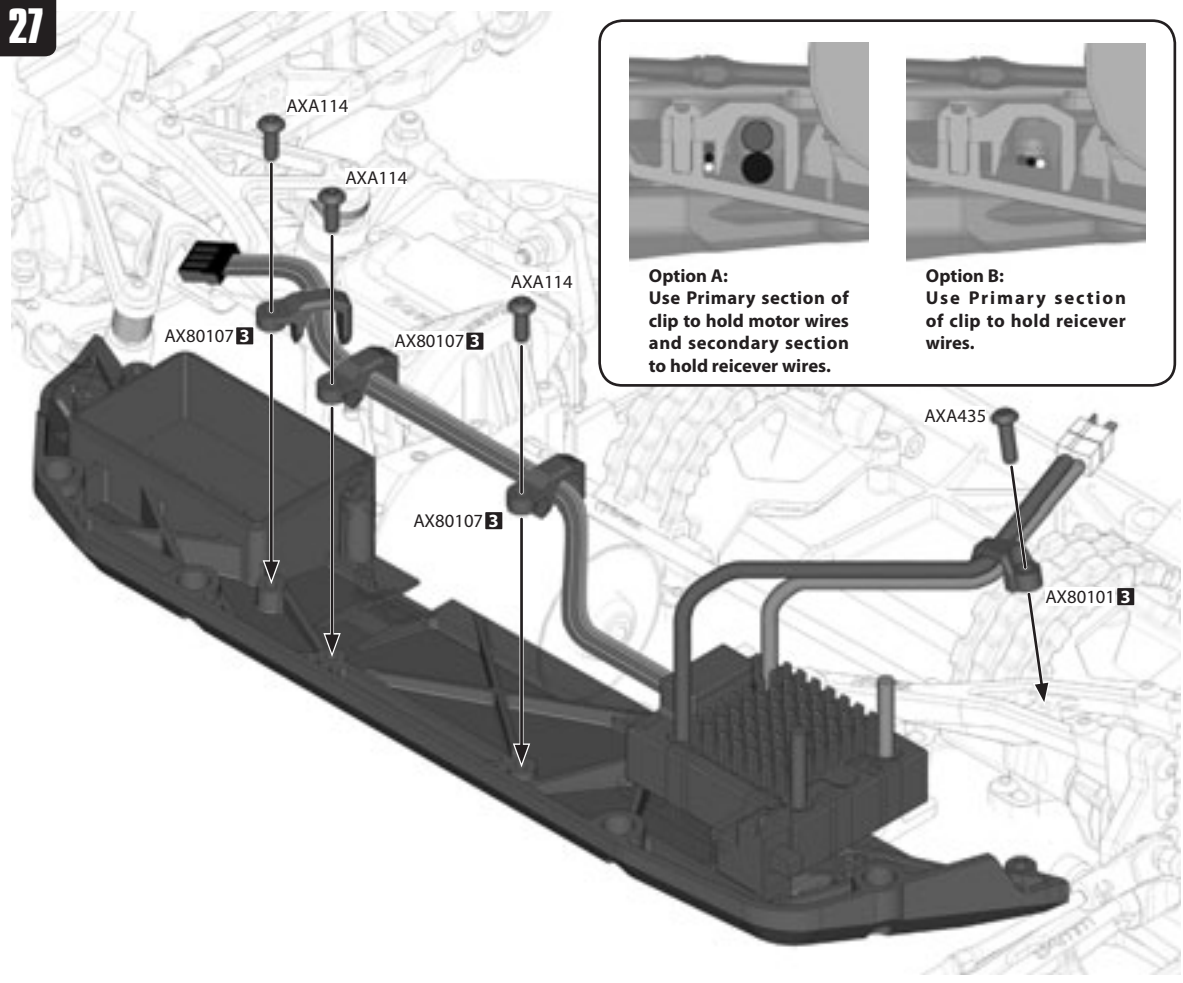

AXA114
M3x8mm

x3

27

AXA435
M3x10mm

x1