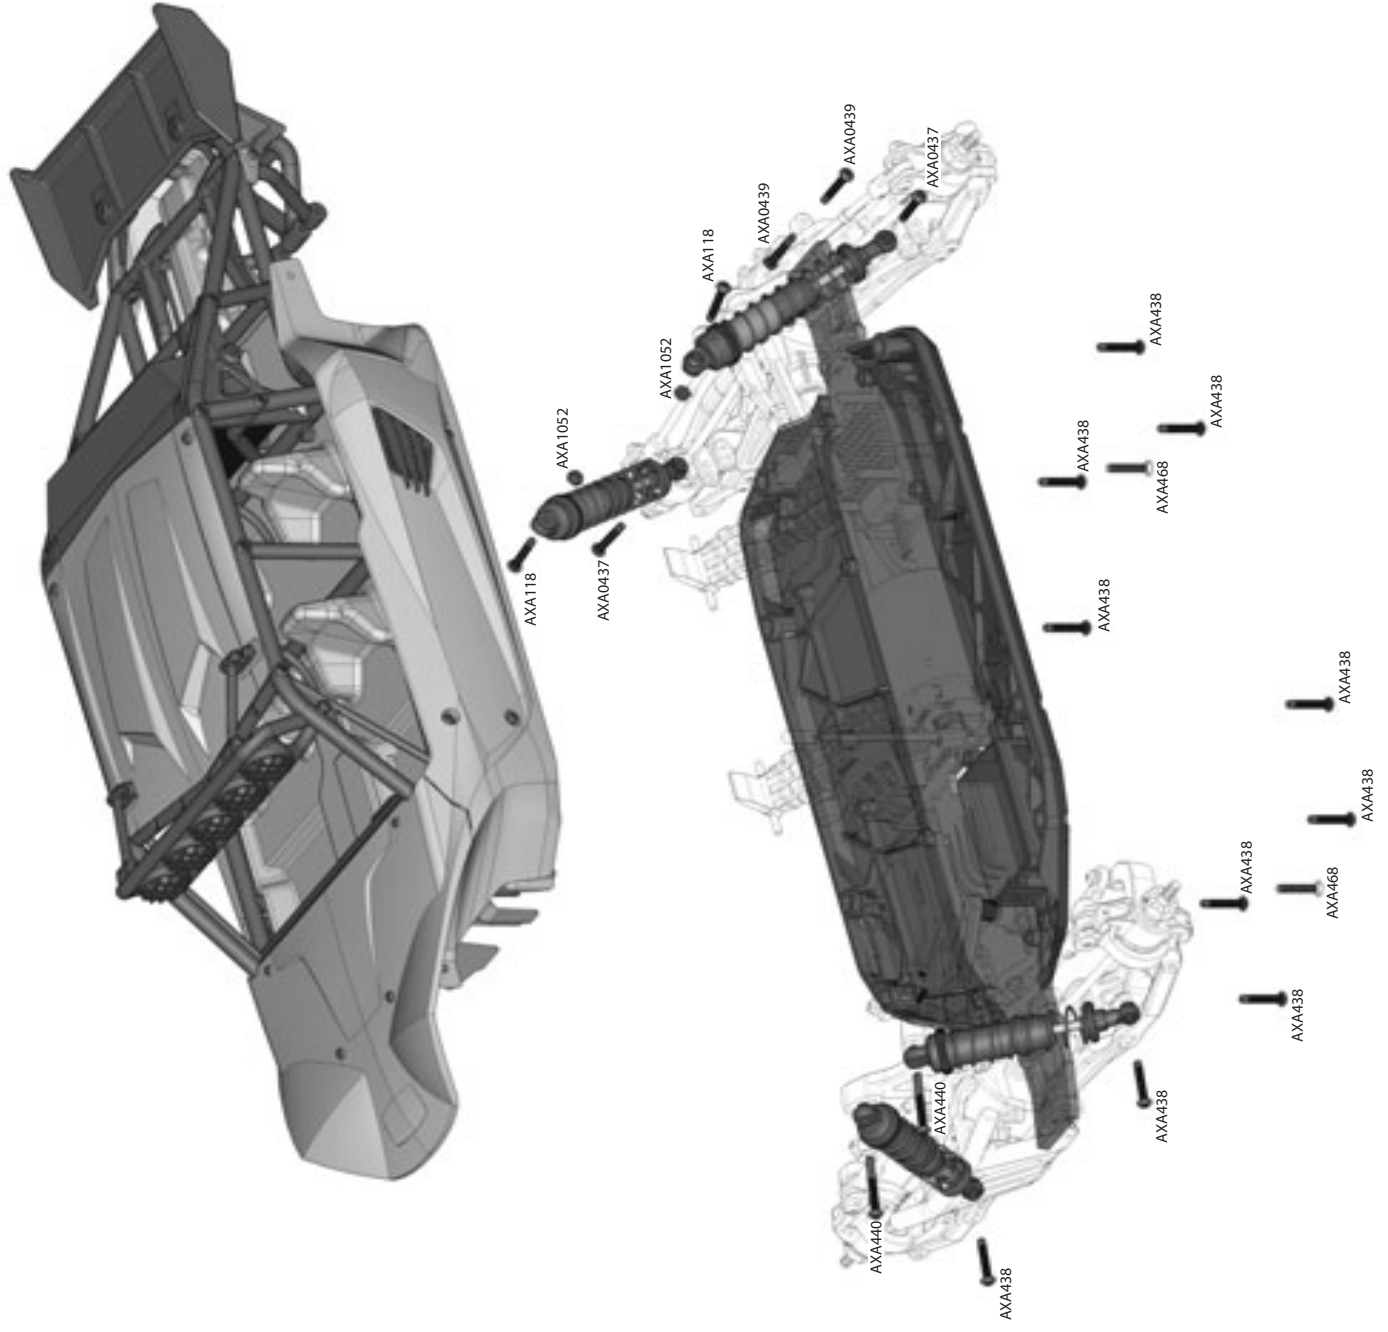

Final Assembly