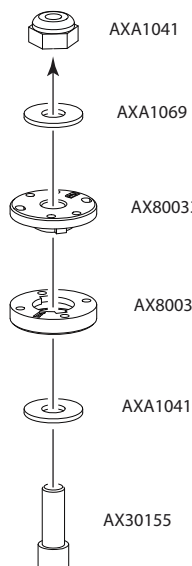

Shock Tuning / Stosdämpferabstimmung

Installation