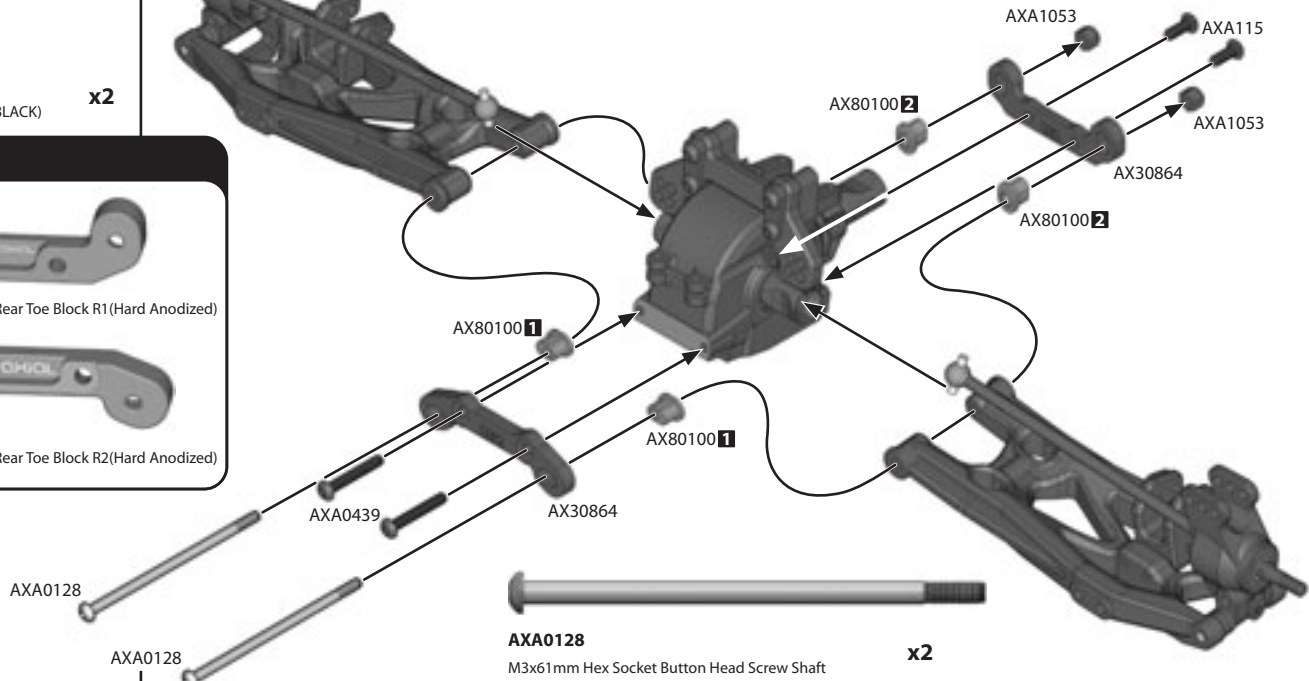

AXA115
M3x10mm **x2**

AXA0439
M3x20mm **x2**

AXA1053
M3 Nylon Locking Hex Nut (BLACK) **x2**

Option Parts

AX30813
EXO Machined Aluminum Rear Toe Block R1(Hard Anodized)

AX30814
EXO Machined Aluminum Rear Toe Block R2(Hard Anodized)

11

Note Direction