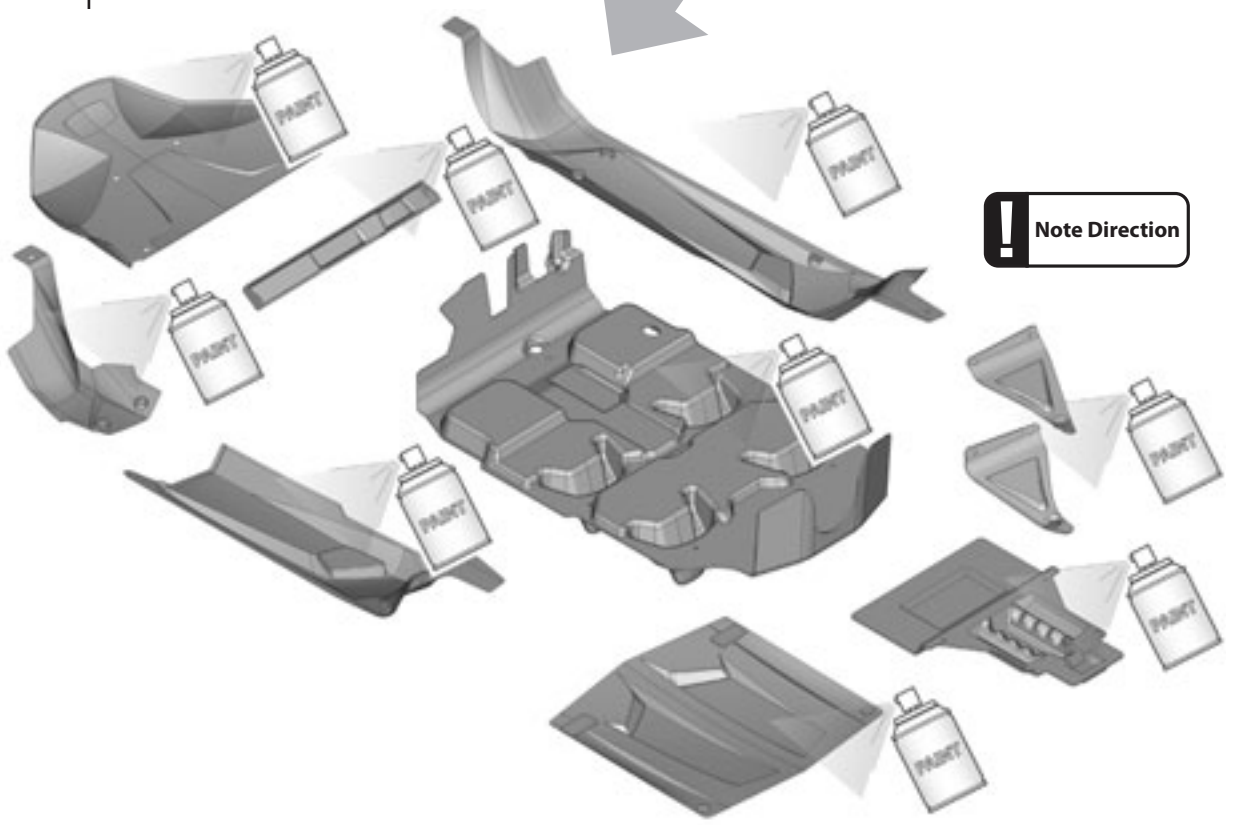

***Not Included** **x4**

AX24253
RED LED Light String

AX80103 2

AX80103 1

AX80049 Lens Set
***Not Included** **x4**

41

! Note Direction

AX4031
EXO Terra Buggy Inner Body Decals