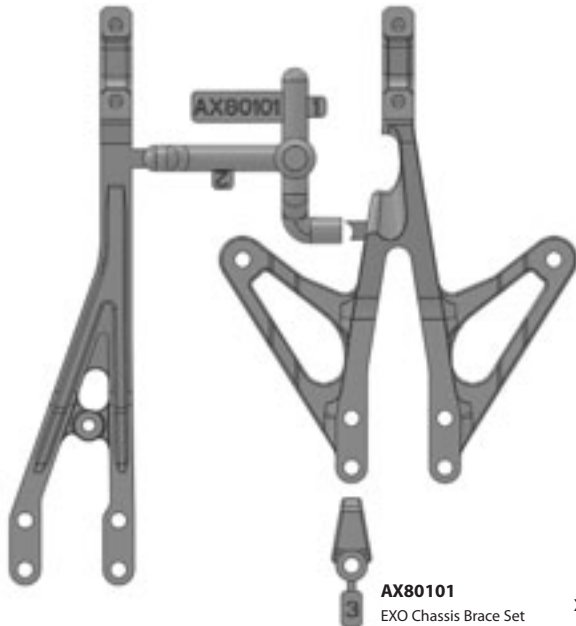

AX80101
EXO Chassis Brace Set **x1**