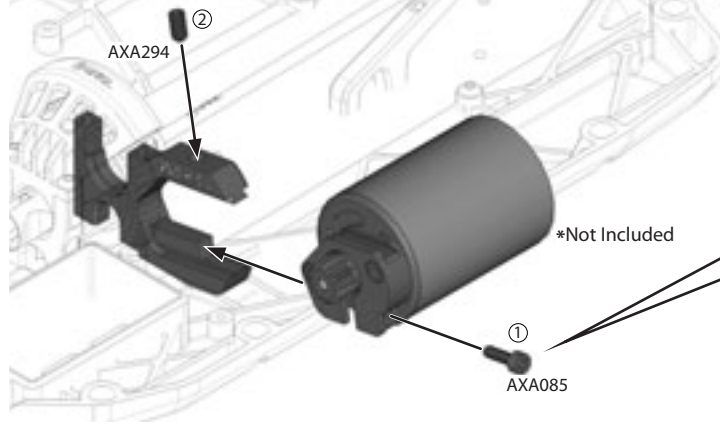

AX30723
12T 32P Pinion 3mm Motor Shaft

x1

AXA146
M3x12mm

x2

AXA1280
M3x10mm Servo Flange Screw

x4

Note: Use screw to adjust for proper mesh.

23