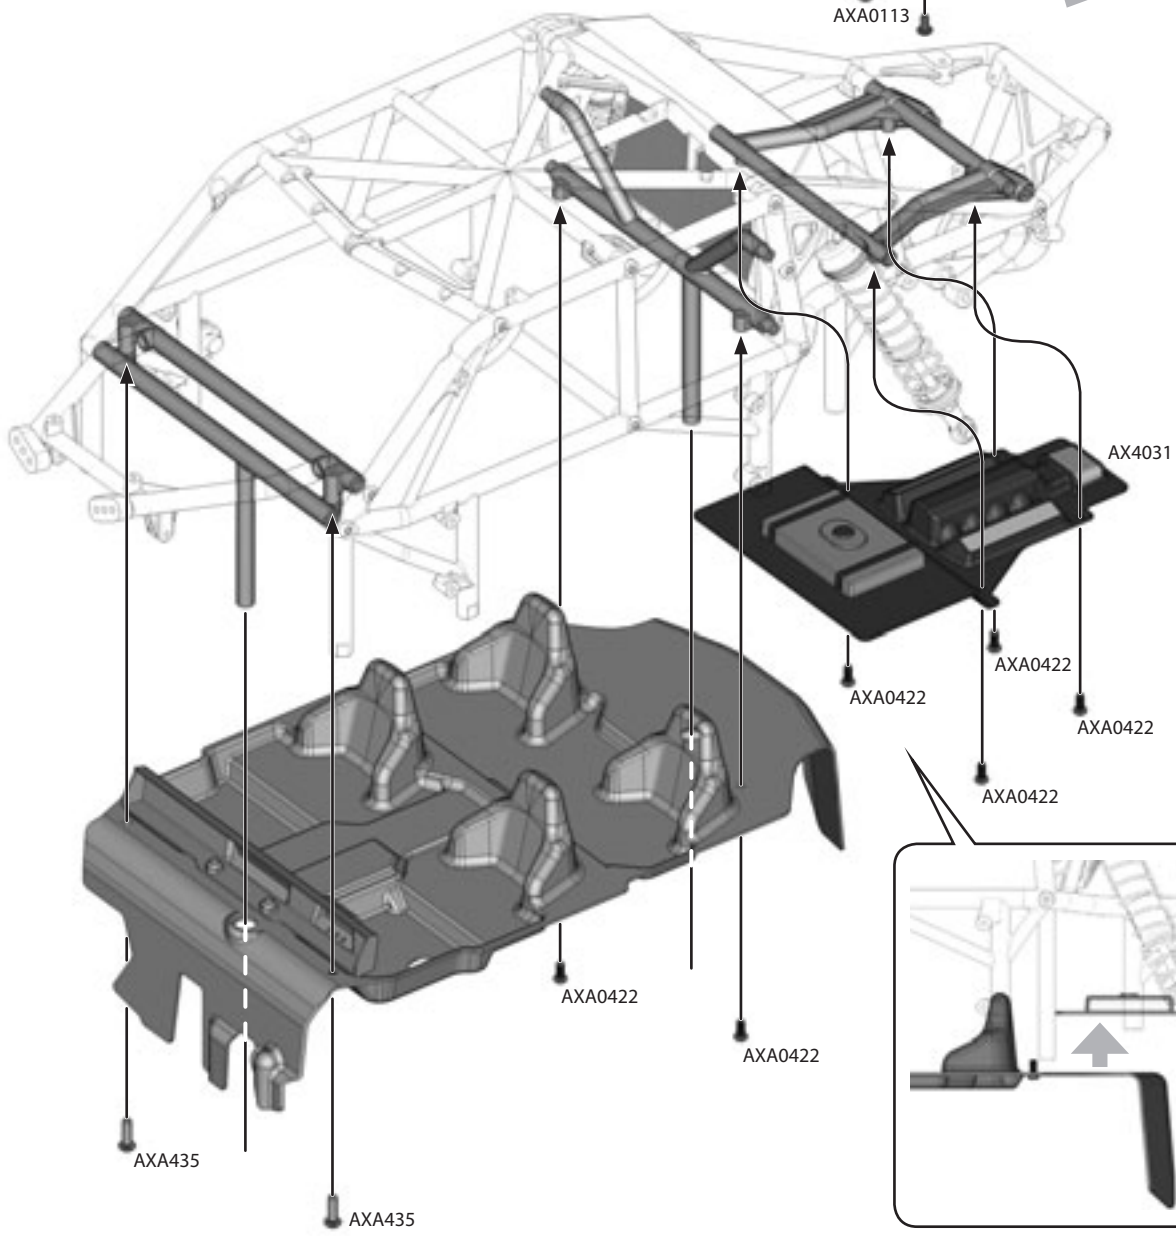

43

- **AXA0113**
  M3x6mm **x2**
- **AXA0422**
  M2.6x6mm **x6**
- **AXA435**
  M3x10mm **x2**
- **AXA1052**
  M3 Thin Nylon Locking Hex Nut **x2**