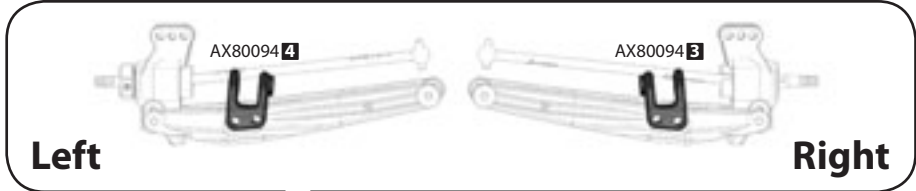

9

Option Parts

AX30417 EXO Rear Universal Joint Axle Set (2pcs)

10

Note Direction

Option Parts

AX30861
EXO Machined Aluminum Rear Lower Shock Mount (Hard Anodized)

Note Direction