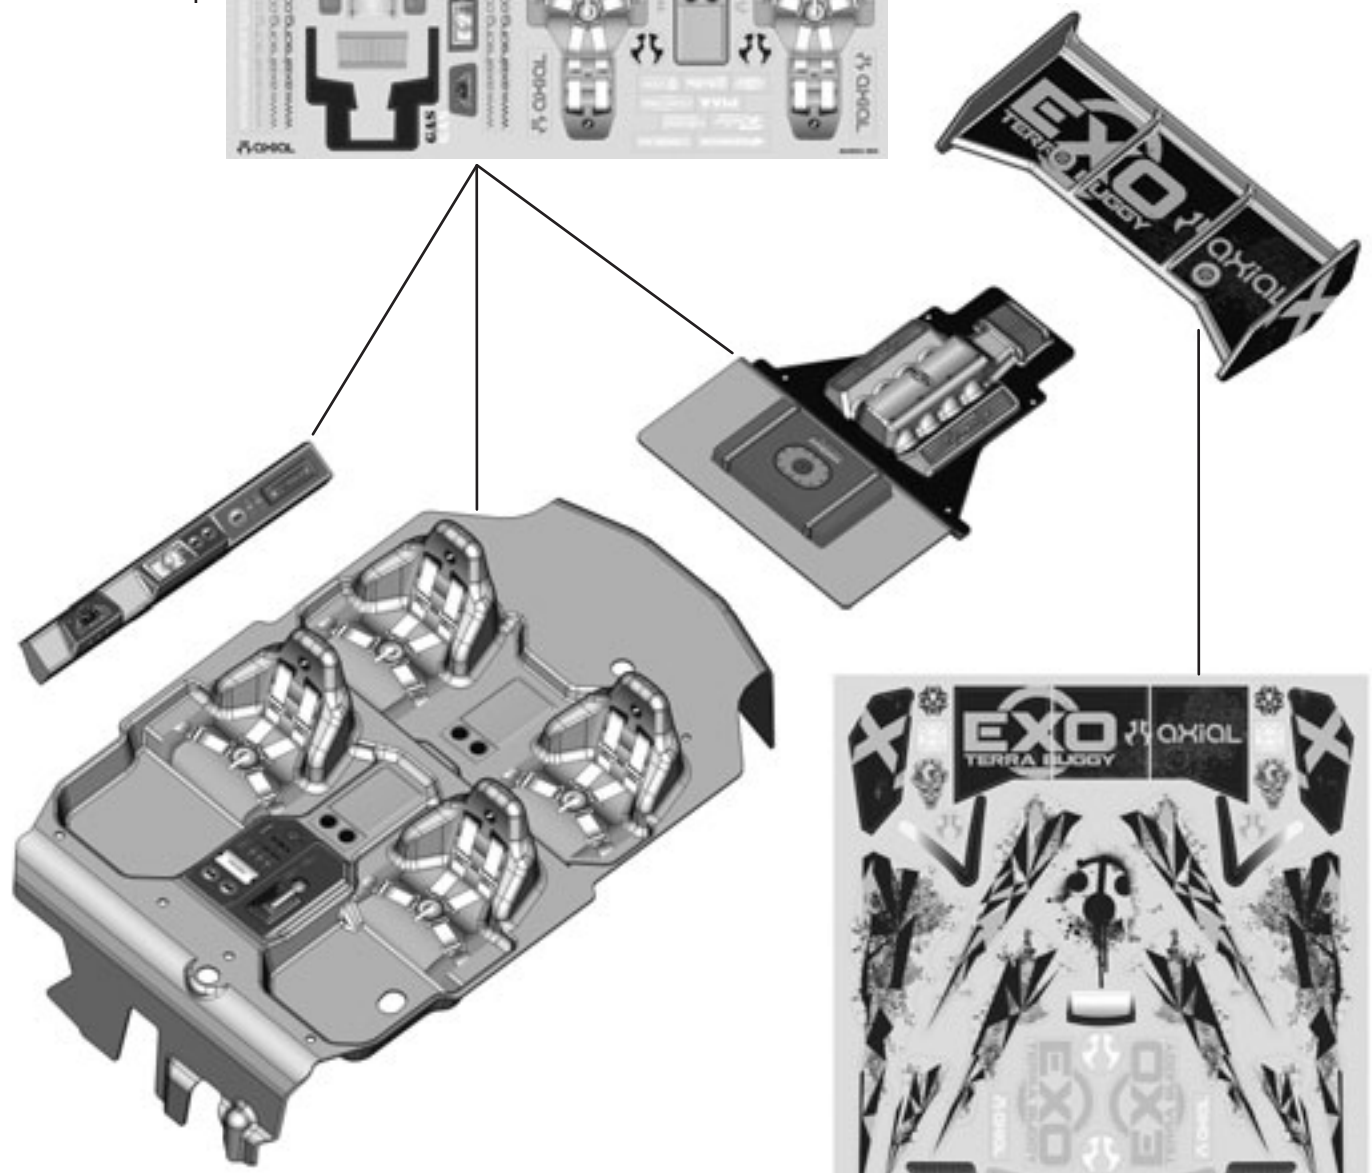

x4

AXA013
M2x6mm

x4

AXA0437
M3x15mm

x2

40

Optional 5mm LED lights and AX80049 Len(s) Installation Steps.

AXA013

***Not Included** **x4**

AX24253
RED LED Light String

AX80103 2

AX80103 1

AX80049 Lens Set
***Not Included** **x4**

41

! Note Direction

AX4031
EXO Terra Buggy Inner Body Decals