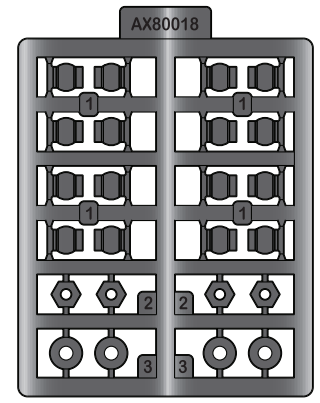

AX80005 x1
Ball End

AX80006 x1
Servo Set

AX80018 x2
Hardware Parts Tree

AX80034 x2
10mm Shock Set 2

AX30743 x1
52T Spur Gear

AX80033 x2
10mm Shock Set 1

AX80035 x2
10mm Shock Caps Set

AX80036 x1
72-103mm Shock Body