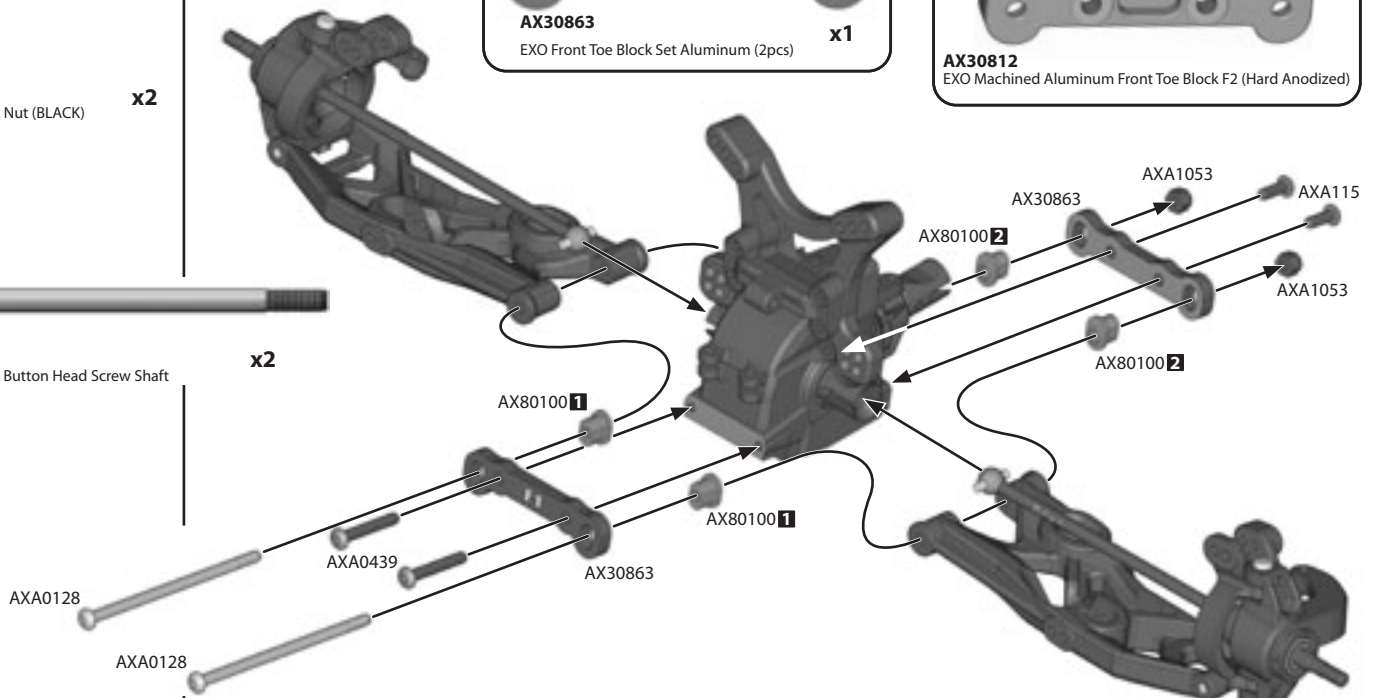

Option Parts