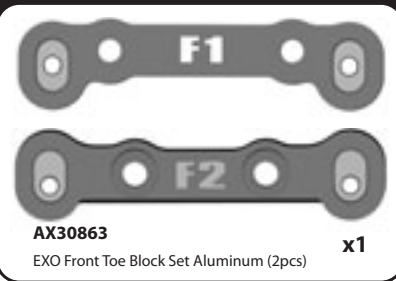

5

Left

Right

AXA115
M3x10mm **x2**

AXA0439
M3x20mm **x2**

AXA1053
M3 Nylon Locking Hex Nut (BLACK) **x2**

AXA0128
M3x61mm Hex Socket Button Head Screw Shaft **x2**

6

Note Direction

Option Parts

AXA1053
M3 Nylon Locking Hex Nut **x2**

AXA118
M3x18mm **x2**

AXA438
M3x18mm **x2**

7

! Camber Link Basic Setup

C