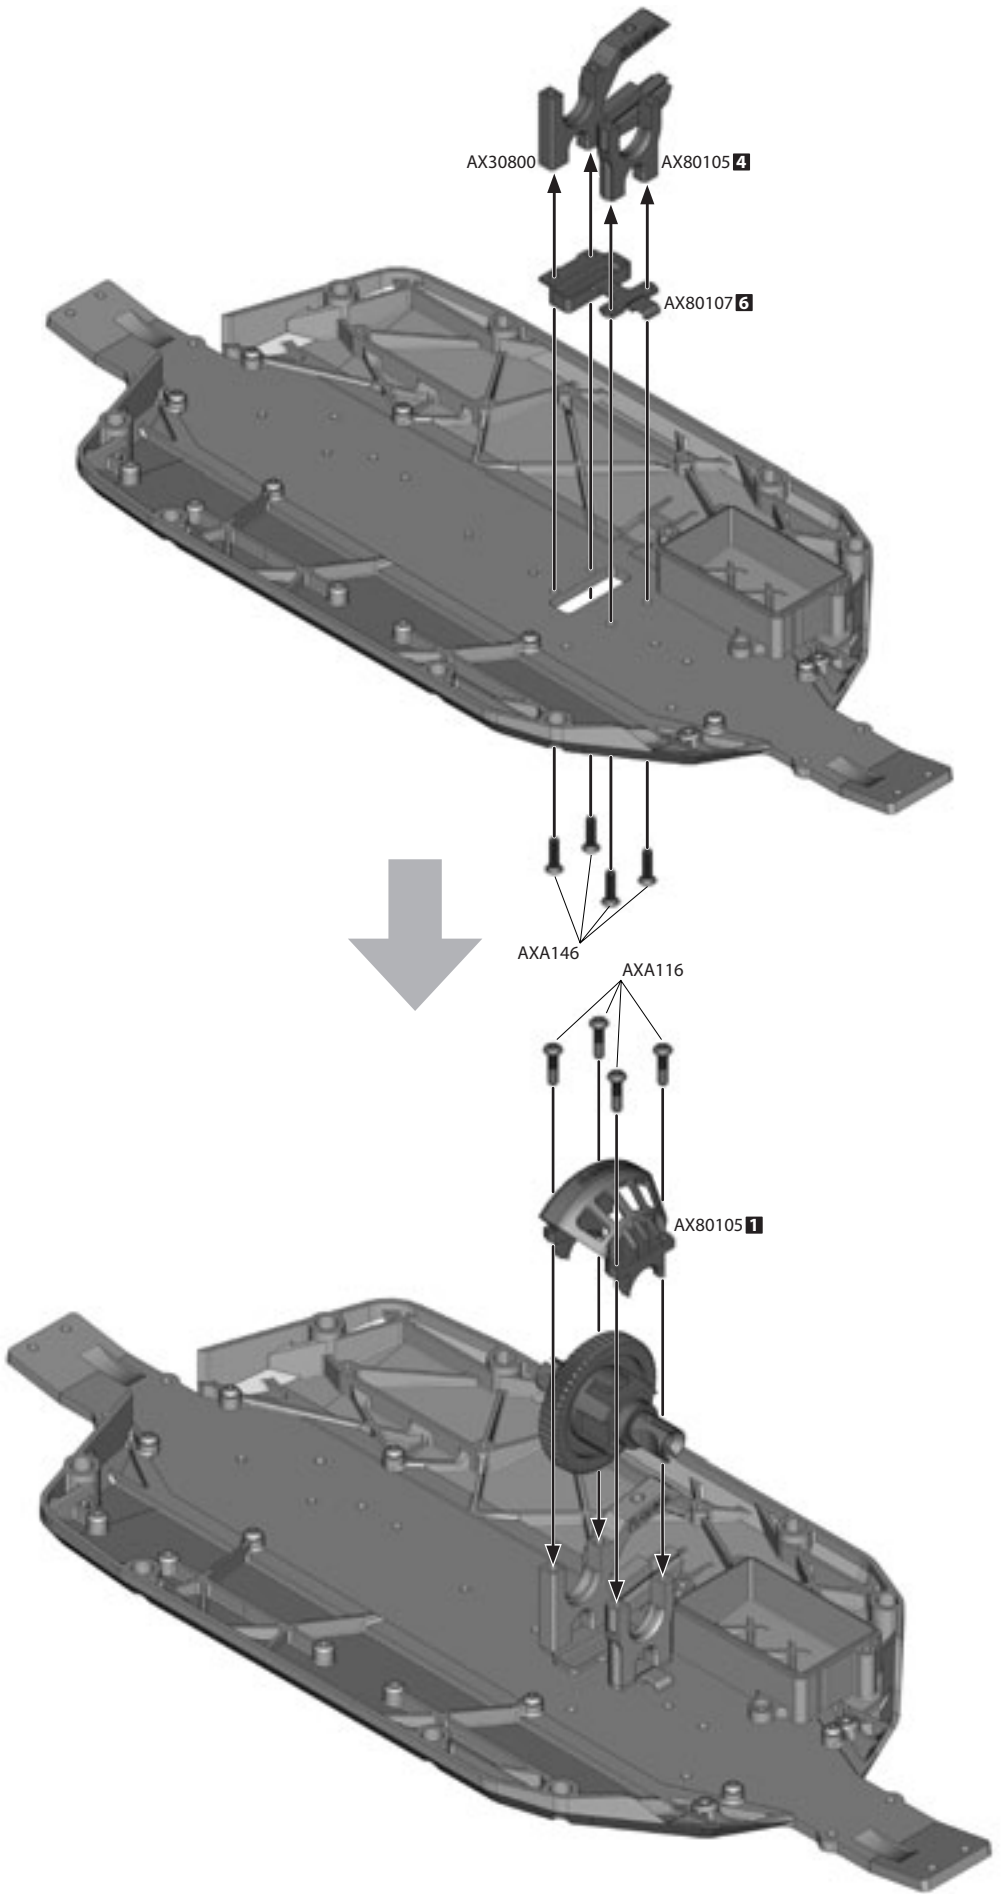

-  **AXA114** M3x8mm **x7**

Option Parts

AX30824
EXO Machined Aluminum Main Chassis Plate Lightweight (4mm) (Hard Anodized)

AXA146
M3x12mm

x4

AXA116
M3x12mm

x4

E Open Bag E