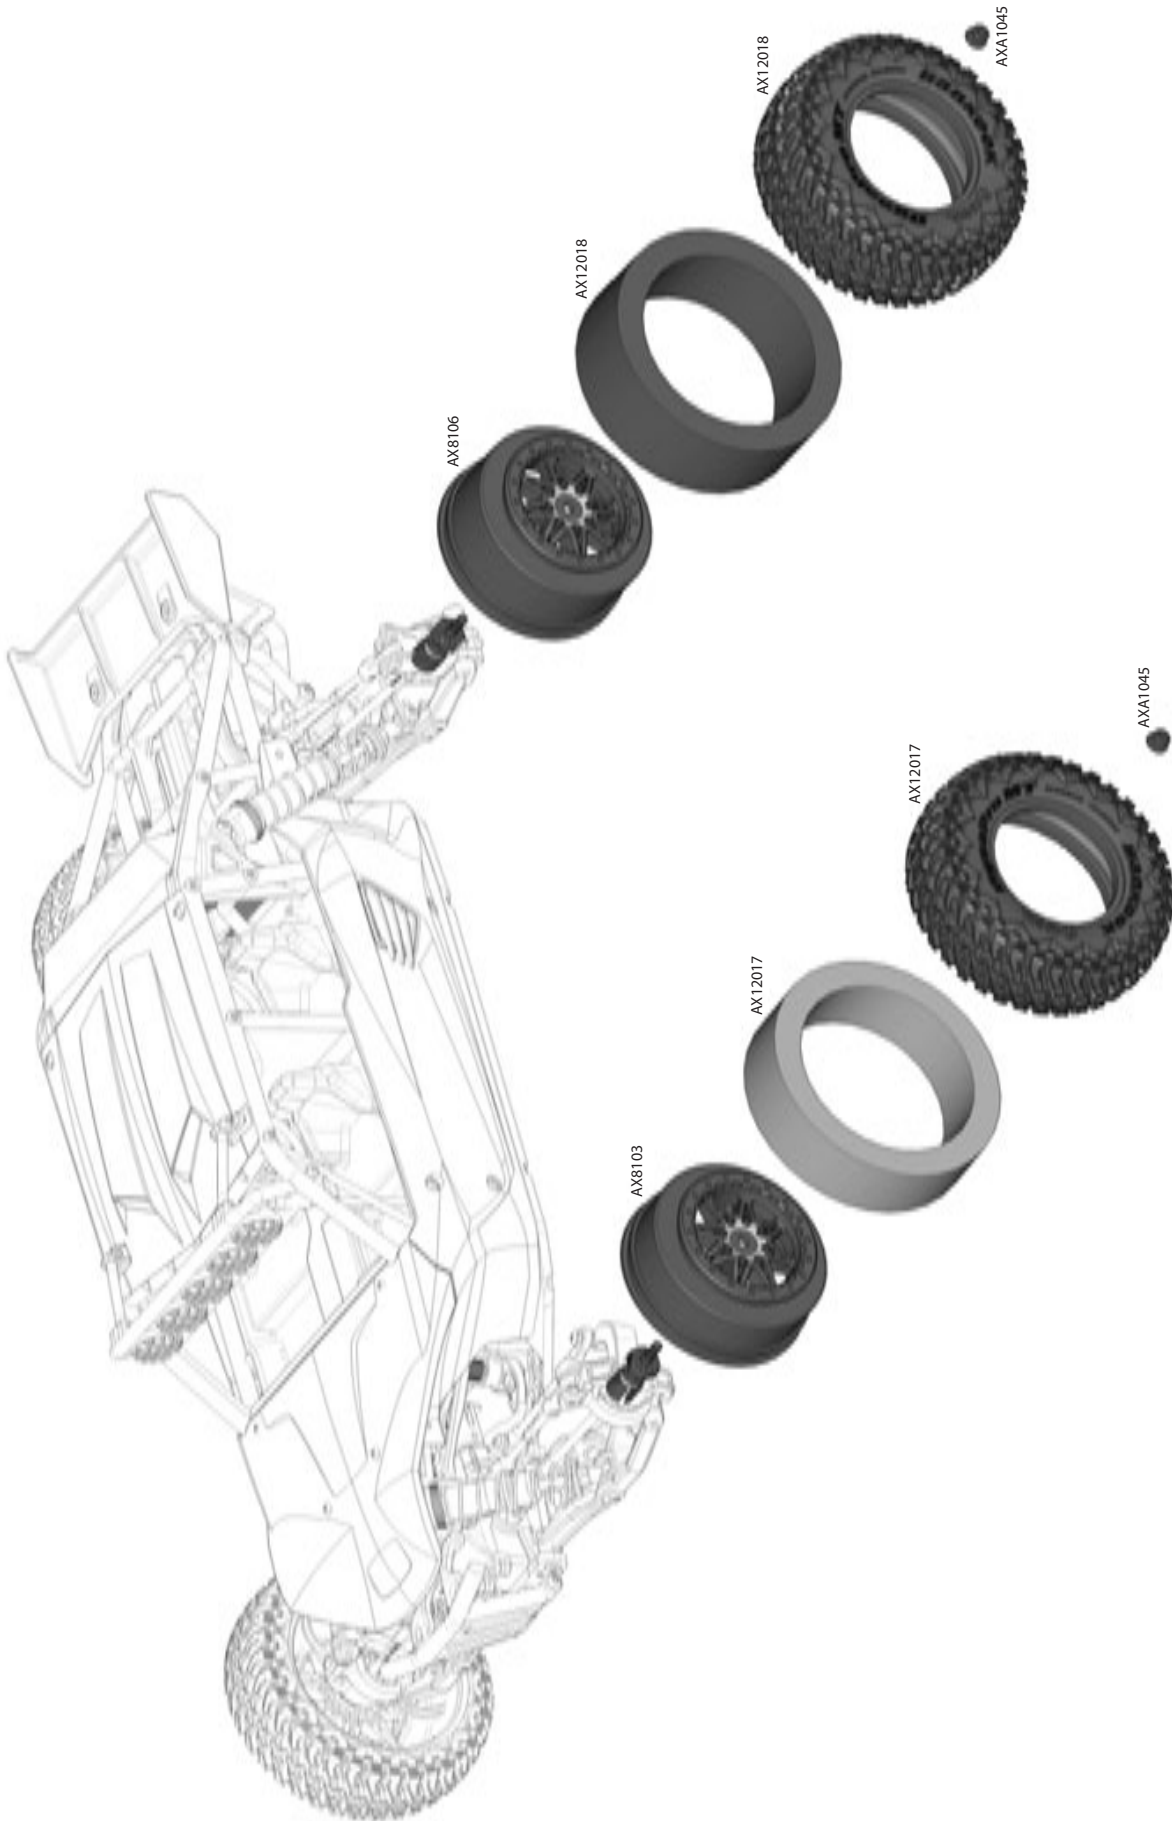

Wheel Assembly