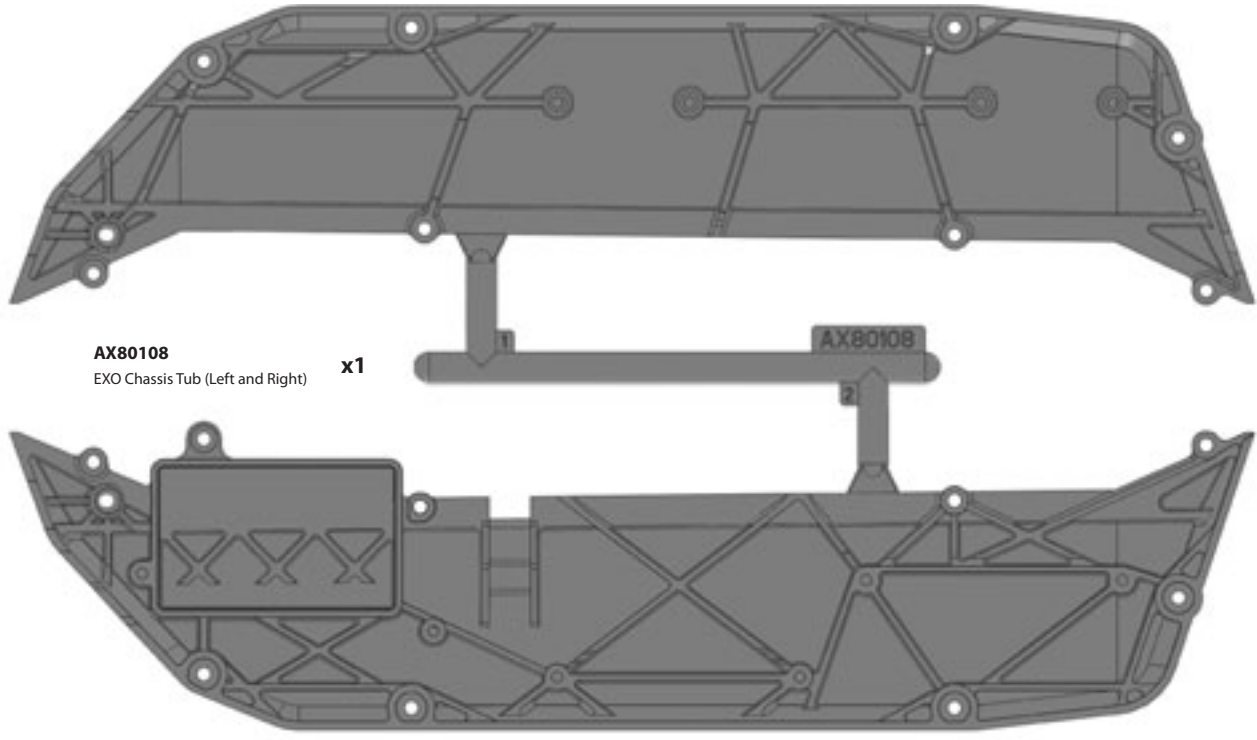

AX80103
EXO Rear Light Bezel and Radiator Set **x1**

AX80104
EXO Rear Hub Set **x1**

AX80105
EXO Chassis Component Mounts **x1**

AX80106
EXO Steering Knuckle Carrier Set **x1**

AX80107
EXO Radio Box and Electronic Component Mounts **x1**