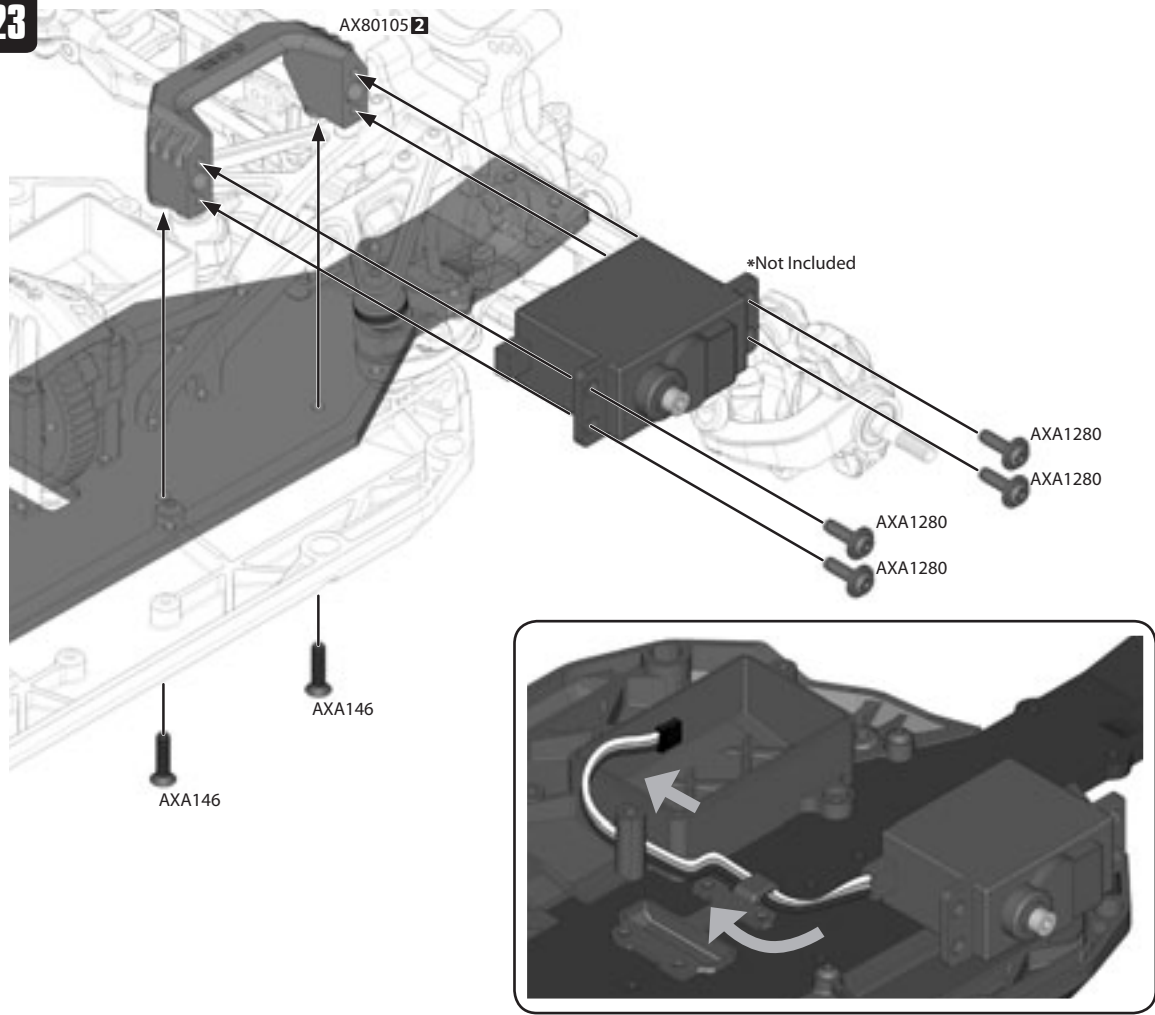

AX30723
12T 32P Pinion 3mm Motor Shaft

x1

AXA146
M3x12mm

x2

AXA1280
M3x10mm Servo Flange Screw

x4

Note: Use screw to adjust for proper mesh.

23