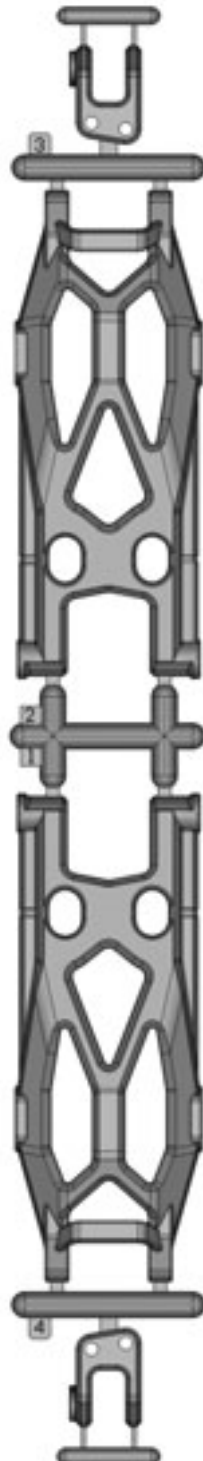

AX80094
EXO Lower Rear Control Arms Set **x1**