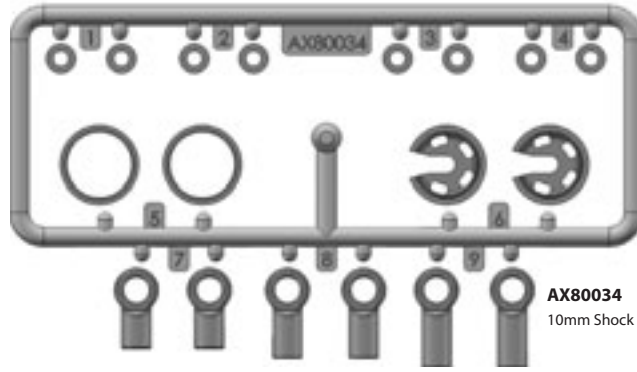

AX80005 x1
Ball End

AX80006 x1
Servo Set

AX80018 x2
Hardware Parts Tree

AX80034 x2
10mm Shock Set 2

AX30743 x1
52T Spur Gear

AX80033 x2
10mm Shock Set 1

AX80035 x2
10mm Shock Caps Set

AX80036 x1
72-103mm Shock Body