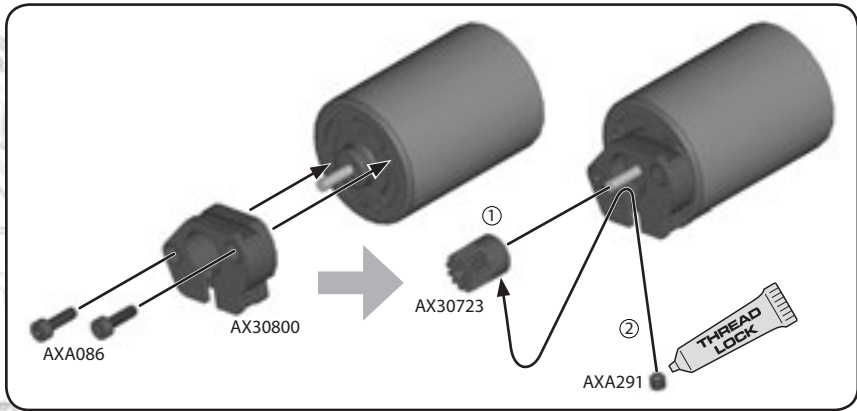

AX30723
12T 32P Pinion 3mm Motor Shaft

x1

AXA146
M3x12mm

x2

AXA1280
M3x10mm Servo Flange Screw

x4

Note: Use screw to adjust for proper mesh.

23

-  **AXA114**
M3x8mm **x8**
-  **AXA1052**
M3 Thin Nylon Locking Hex Nut **x2**
-  **AXA442**
M3x35mm **x2**
-  **AXA093**
M3x40mm **x2**
-  **AX30173**
Pin 2.5x31.5mm **x2**

25

x2

THREAD LOCK

*Not Included