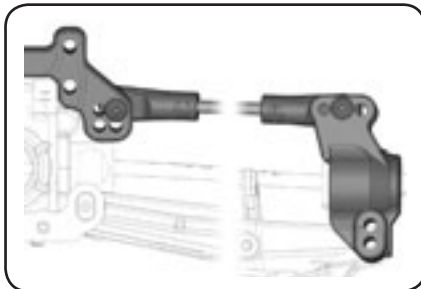

11

Note Direction

AXA1053
M3 Nylon Locking Hex Nut **x4**

AXA118
M3x18mm **x4**

12

Camber Link Basic Setup

D Open Bag D

-  **AXA015** M2x10mm **x4**
-  **AXA1162** O-Ring 4.6x1mm **x4**
-  **AXA1393** E2.5 e-clip **x2**
-  **AX30390** 10T Spider Gear **x2**
-  **AX30390** 13T Spider Gear **x2**
-  **AX30390** 13T Spider Gear **x2**
-  **AXA1230** Bearing 10x15x4mm **x2**
-  **AX30170** Shaft 3x22mm **x1**