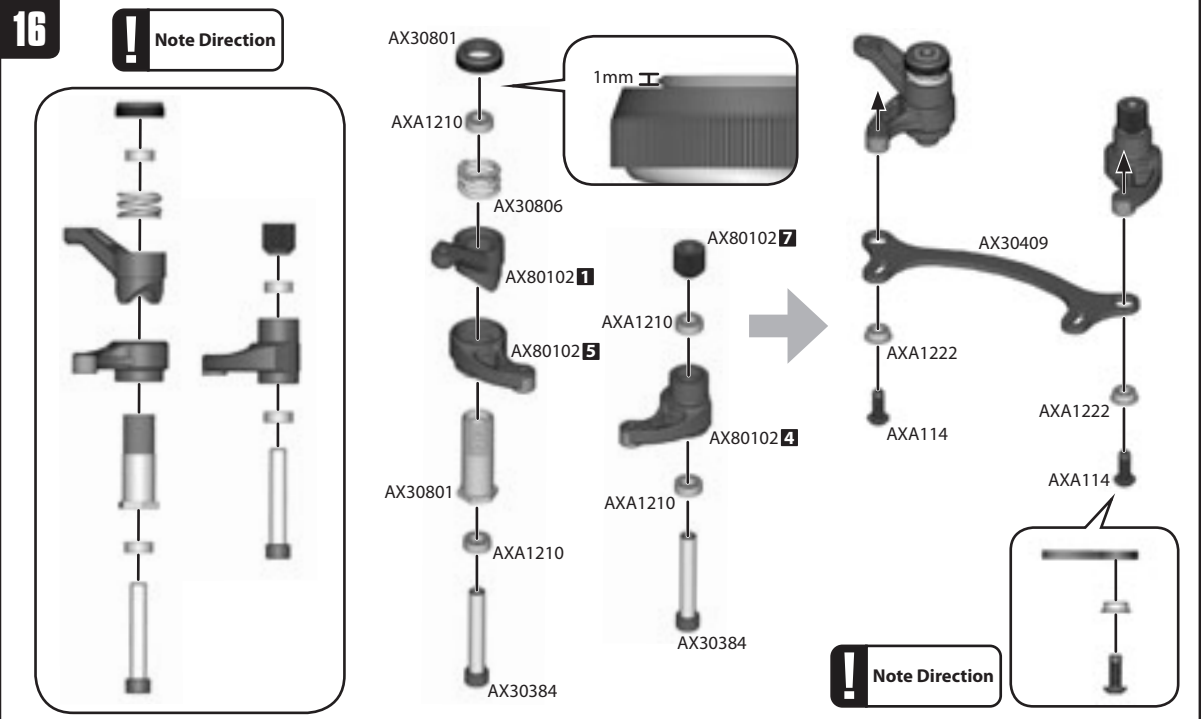

E Open Bag E

- **AXA114**
  M3x8mm **x2**
- **AXA1210**
  Bearing 4x7x2.5mm **x4**
- **AXA1222**
  Flanged Ball Bearing 6x3x2.5mm **x2**
- **AXA114**
  M3x8mm **x2**
- **AX30806**
  EXO Servo Saver Spring - Firm **x1**
- **AX30801**
  EXO Servo Saver Retaining Nut **x1**

- **AX30384**
  EXO Steering Post Steel **x2**
- **AX30801**
  EXO Servo Saver Retaining Shaft **x1**

- **AXA084**
  M3x8mm **x2**
- **AXA116**
  M3x12mm **x2**
- **AXA1052**
  M3 Thin Nylon Locking Hex Nut **x2**

Option Parts

AX30815
EXO Machined Aluminum Steering Rack (Hard Anodized)