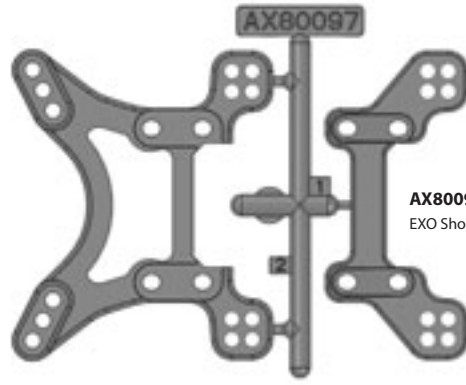

AX80005 x1
Ball End

AX80006 x1
Servo Set

AX80018 x2
Hardware Parts Tree

AX80034 x2
10mm Shock Set 2

AX30743 x1
52T Spur Gear

AX80033 x2
10mm Shock Set 1

AX80035 x2
10mm Shock Caps Set

AX80036 x1
72-103mm Shock Body

AX80085A x1
Universal Mount 5 Bucket Light Bar (Black)

AX80085B x1
Universal Mount 5 Bucket Light Bar (Black)

AX80086
Light Bar Lenses (Clear) **x1**

AX80091
EXO Bulkhead **x2**

AX80092
EXO Linkage Set **x2**

AX80093
EXO Tube Bumpers (Front and Rear) **x1**

AX80094
EXO Lower Rear Control Arms Set **x1**

AX80095
EXO Rear Wing and Vents **x1**

AX80096
67-90mm Shock Body Set **x1**

AX80097
EXO Shock Tower Set (Front and Rear) **x1**