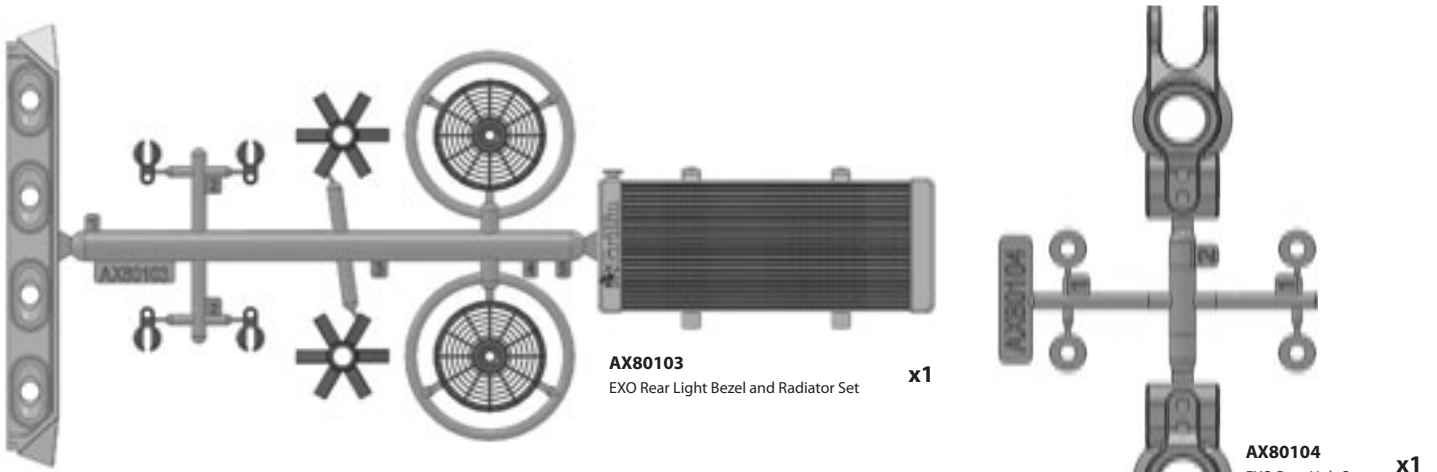

AX80099
EXO Steering Knuckle Set **x1**

AX80098
EXO Adjustable Battery Mount Set **x1**

AX80100
EXO Chassis Guard and Toe Block Insert Set (Front and Rear) **x1**

AX80101
EXO Chassis Brace Set **x1**

AX80102
EXO Servo Saver Set **x1**