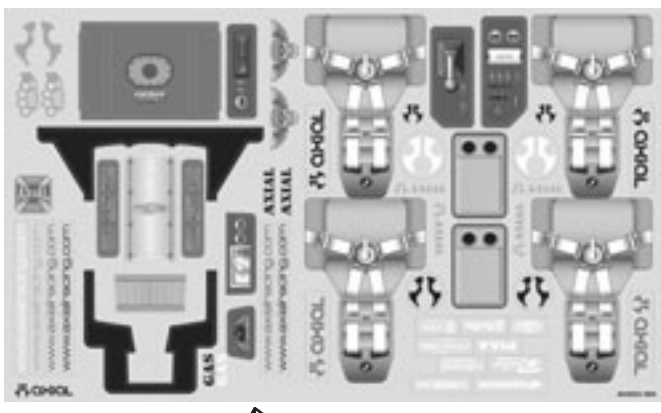

***Not Included** **x4**

AX24253
RED LED Light String

AX80103 2

AX80103 1

AX80049 Lens Set
***Not Included** **x4**

41

! Note Direction

AX4031
EXO Terra Buggy Inner Body Decals