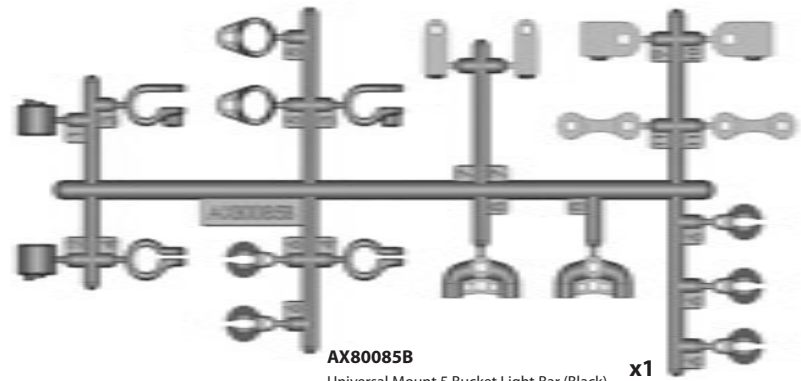

AX80085A x1
Universal Mount 5 Bucket Light Bar (Black)

AX80085B x1
Universal Mount 5 Bucket Light Bar (Black)