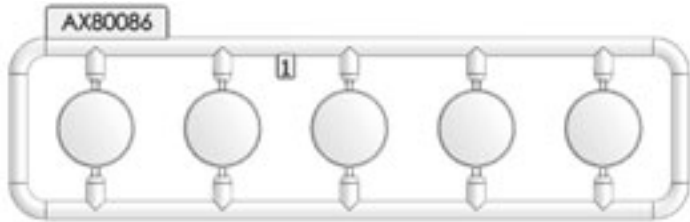

AX80086
Light Bar Lenses (Clear) **x1**