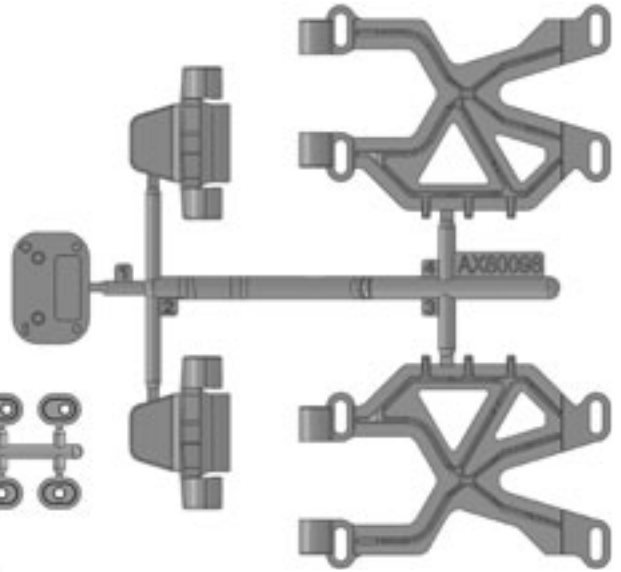

AX80098
EXO Adjustable Battery Mount Set **x1**