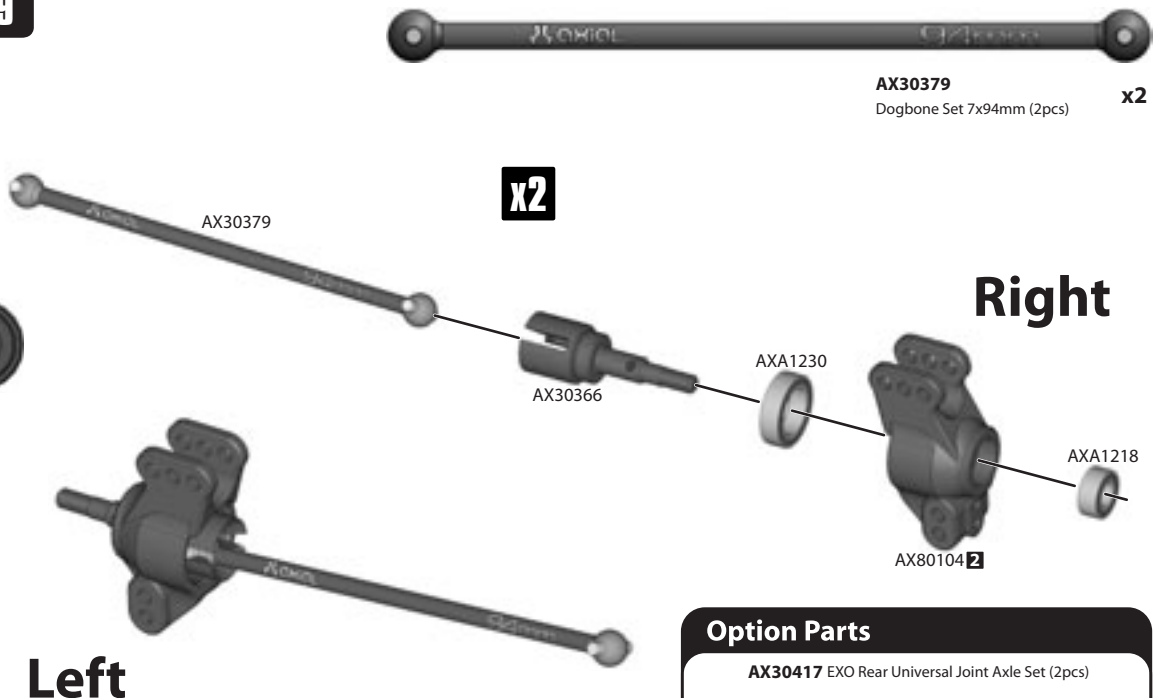

9

Option Parts

AX30417 EXO Rear Universal Joint Axle Set (2pcs)

10