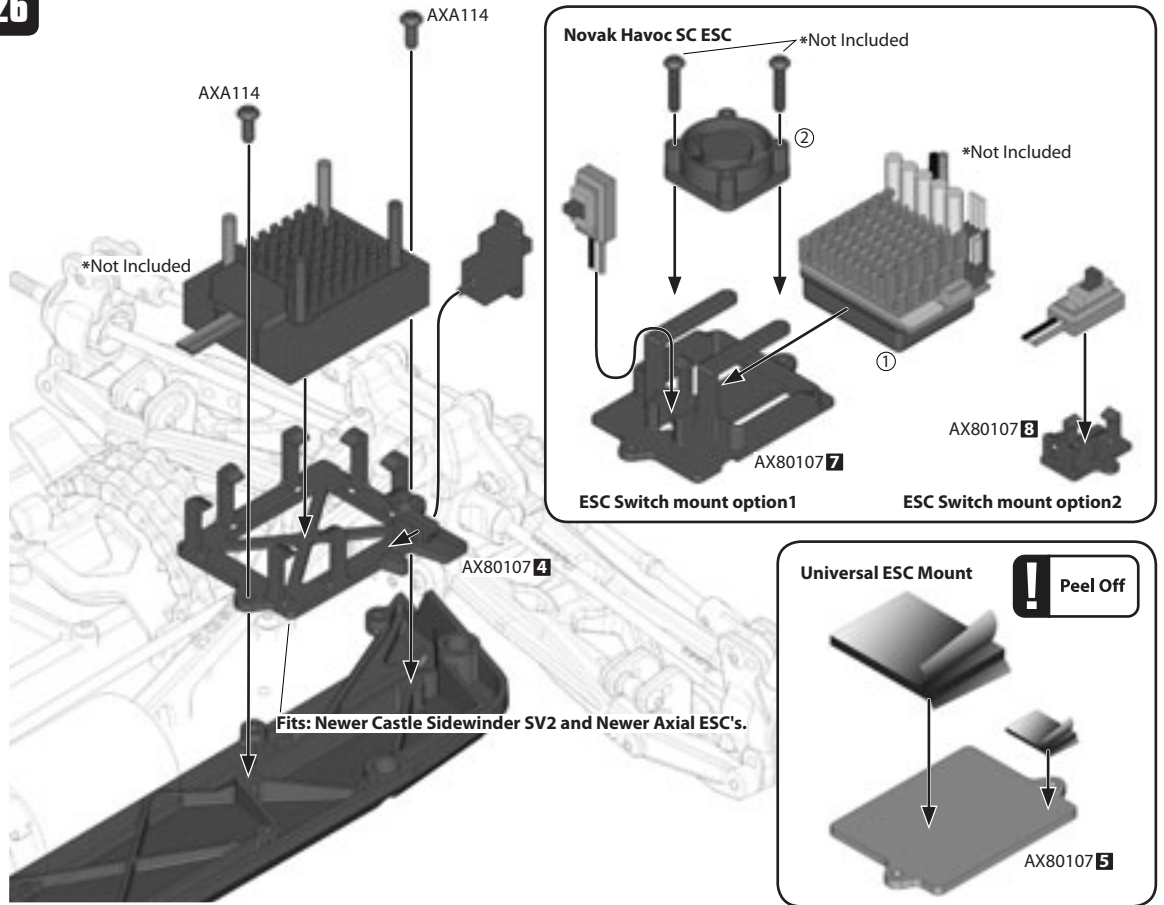

AXA114
M3x8mm

x2

26