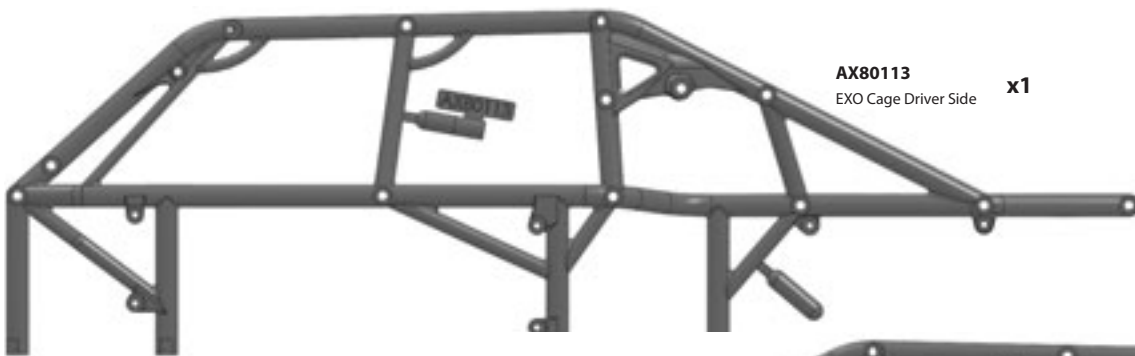

AX80113
EXO Cage Driver Side **x1**

AX80114
EXO Cage Passenger side **x1**

AX80115
Light Bar Lens Grills (Axial, PIAA, Un-Marked) **x1**

AX30808
EXO Battery Straps (Pair) **x1**

AX30864
EXO Rear Toe Block Set Aluminum (2pcs) **x1**