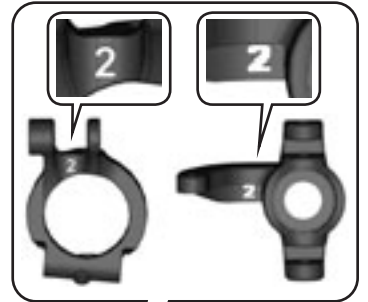

Left

AX30418

AX30366

AX80106 **2**

AX30382

AXA181

AXA1218

AX80099 **1**

AXA181

AX30382

AX30382

AXA181

AX80099 **2**

AX80106 **1**

AXA1218

AXA181

AX30382

AXA1230

AX30366

Right

AX30418

AX30418

Dogbone Set 7x96mm (2pcs)

x2