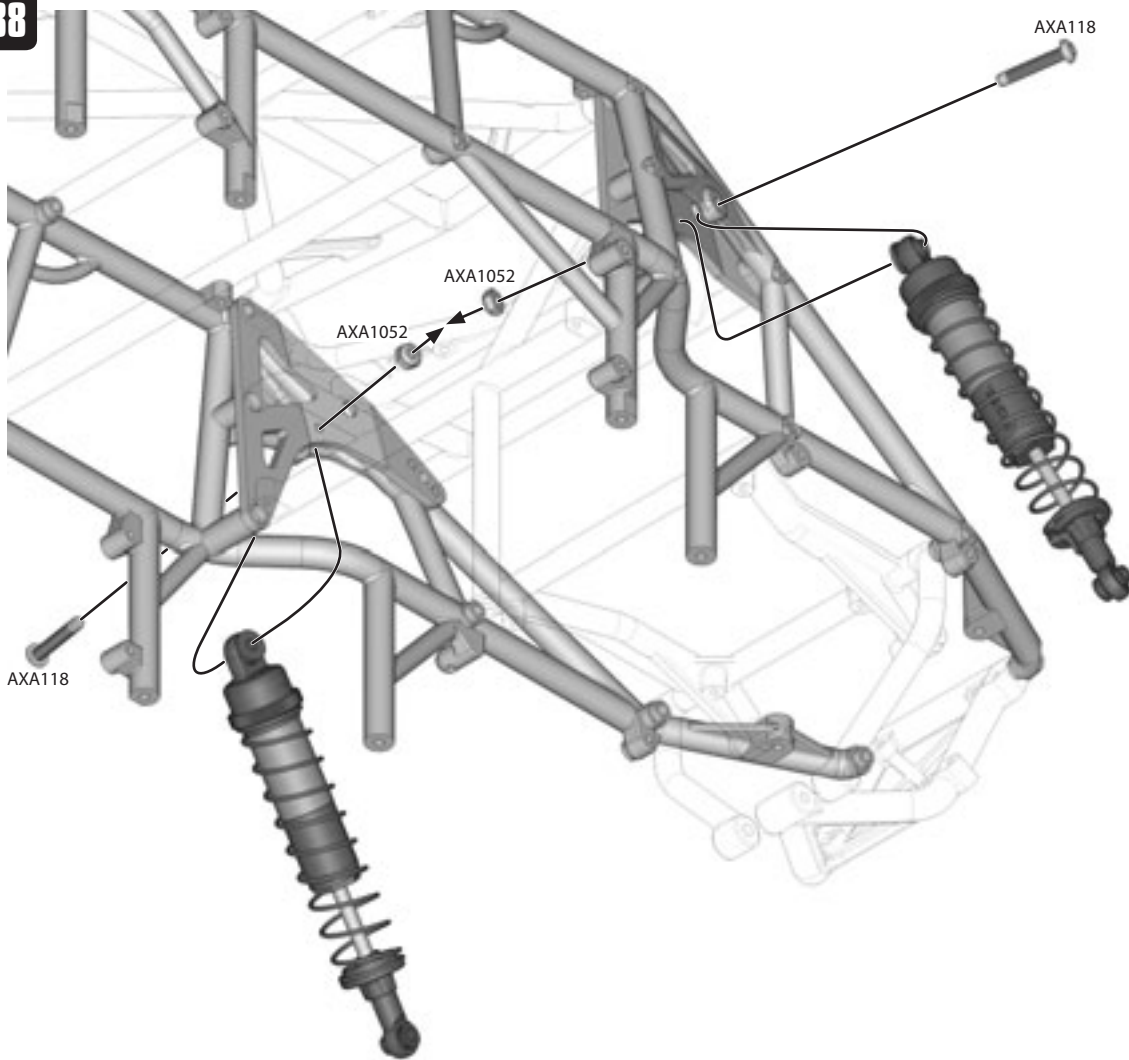

AXA118

AXA1052

AXA1052

AXA118