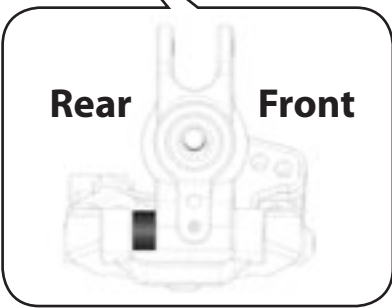

Option Parts

AX30861
EXO Machined Aluminum Rear Lower Shock Mount (Hard Anodized)