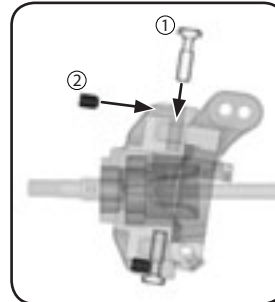

Left

AX30418

AX30366

AX80106 **2**

AX30382

AXA181

AXA1218

AX80099 **1**

AXA181

AX30382

AX30382

AXA181

AX80099 **2**

AX80106 **1**

AXA1218

AXA181

AX30382

AXA1230

AX30366

Right

AX30418

AX30418

Dogbone Set 7x96mm (2pcs)

x2