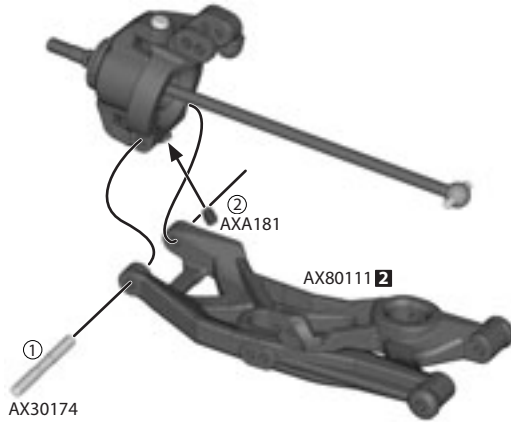

5

Left

Right

AXA115
M3x10mm **x2**

AXA0439
M3x20mm **x2**

AXA1053
M3 Nylon Locking Hex Nut (BLACK) **x2**

AXA0128
M3x61mm Hex Socket Button Head Screw Shaft **x2**

6