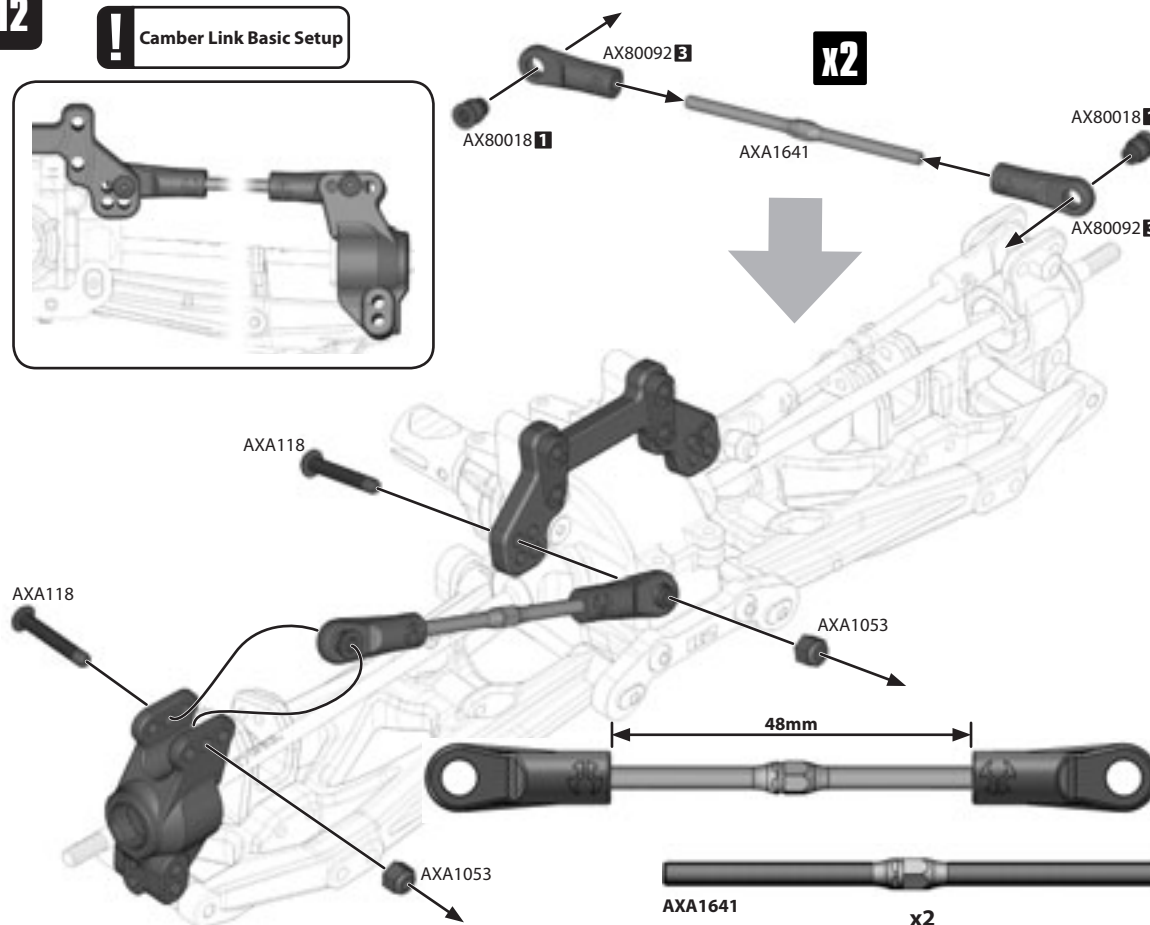

11

Note Direction

AXA1053
M3 Nylon Locking Hex Nut **x4**

AXA118
M3x18mm **x4**

12

Camber Link Basic Setup

D Open Bag D

-  **AXA015** M2x10mm **x4**
-  **AXA1162** O-Ring 4.6x1mm **x4**
-  **AXA1393** E2.5 e-clip **x2**
-  **AX30390** 10T Spider Gear **x2**
-  **AX30390** 13T Spider Gear **x2**
-  **AX30390** 13T Spider Gear **x2**
-  **AXA1230** Bearing 10x15x4mm **x2**
-  **AX30170** Shaft 3x22mm **x1**