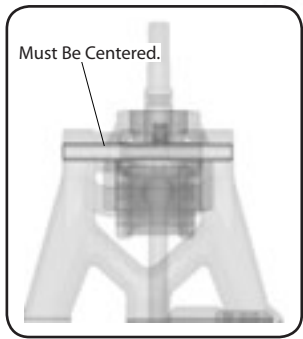

9

Option Parts

AX30417 EXO Rear Universal Joint Axle Set (2pcs)

10

Note Direction

Option Parts

AX30861
EXO Machined Aluminum Rear Lower Shock Mount (Hard Anodized)

Note Direction