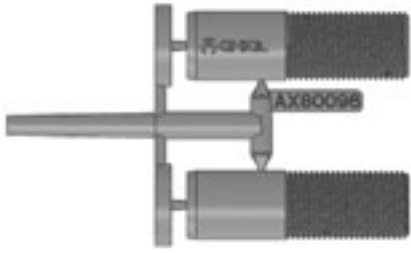

AX80096
67-90mm Shock Body Set **x1**