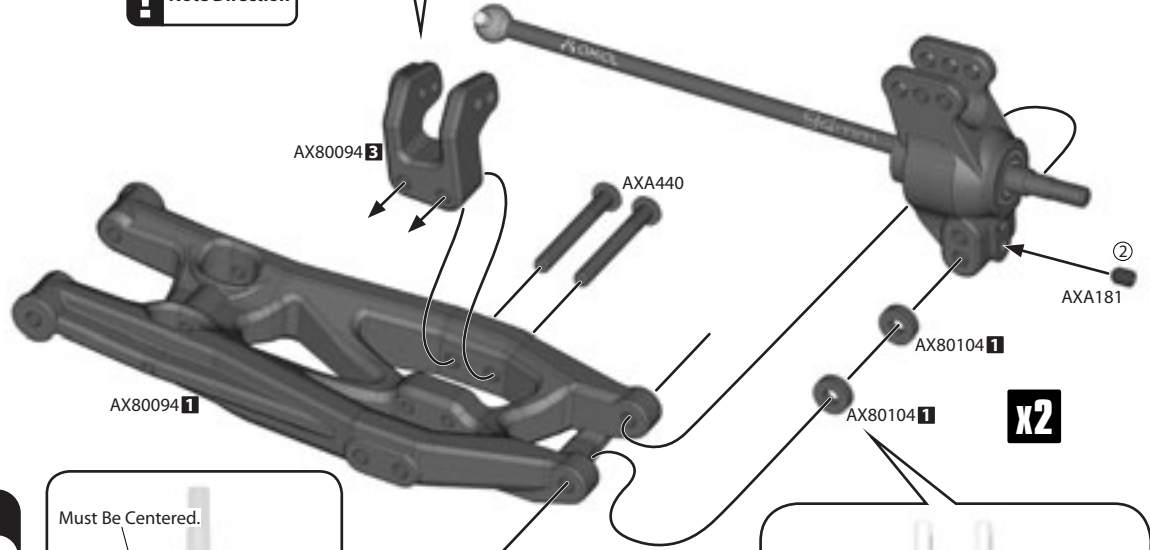

9

Option Parts

AX30417 EXO Rear Universal Joint Axle Set (2pcs)

10

Note Direction

Option Parts

AX30861
EXO Machined Aluminum Rear Lower Shock Mount (Hard Anodized)

Note Direction