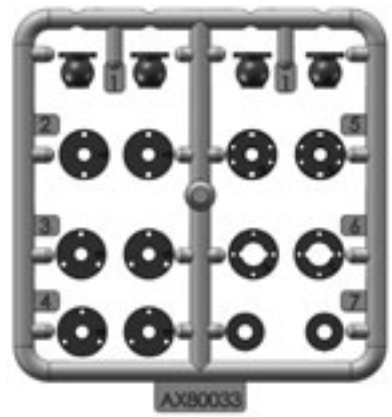

AX80005 x1
Ball End

AX80006 x1
Servo Set

AX80018 x2
Hardware Parts Tree

AX80034 x2
10mm Shock Set 2

AX30743 x1
52T Spur Gear

AX80033 x2
10mm Shock Set 1

AX80035 x2
10mm Shock Caps Set

AX80036 x1
72-103mm Shock Body

AX80085A x1
Universal Mount 5 Bucket Light Bar (Black)

AX80085B x1
Universal Mount 5 Bucket Light Bar (Black)

AX80086
Light Bar Lenses (Clear) **x1**

AX80091
EXO Bulkhead **x2**

AX80092
EXO Linkage Set **x2**