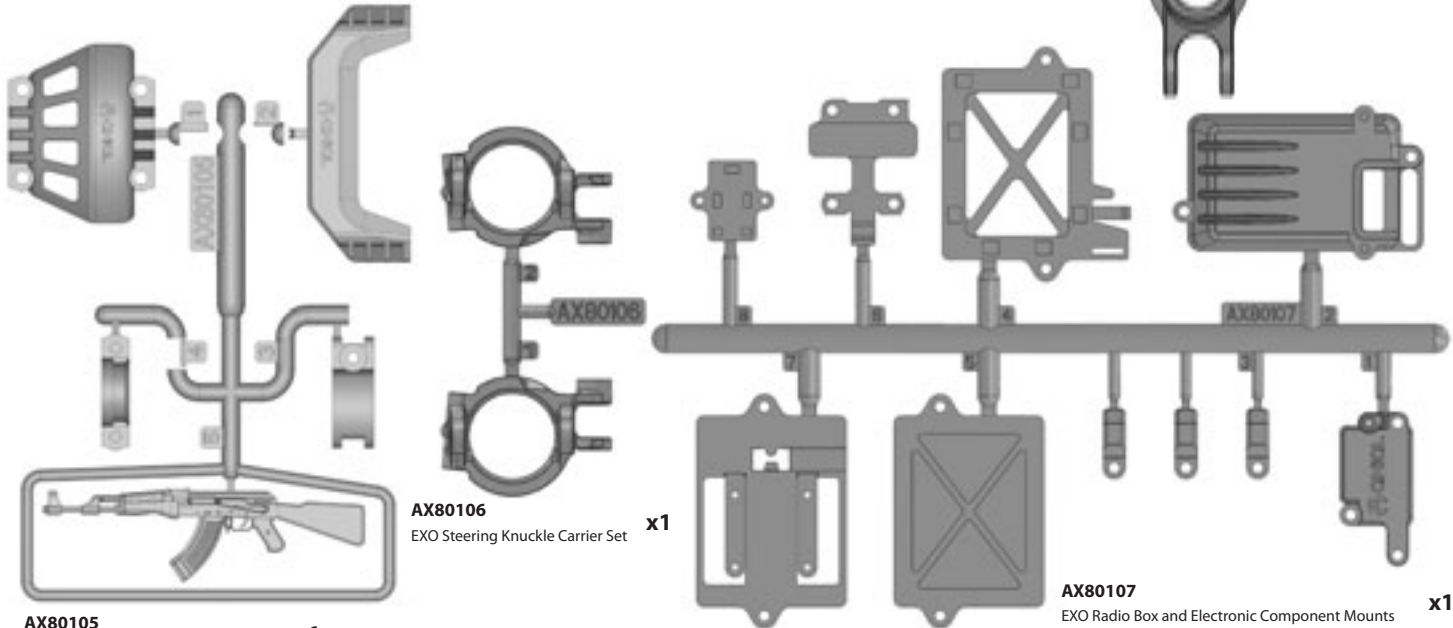

AX80105
EXO Chassis Component Mounts **x1**

AX80106
EXO Steering Knuckle Carrier Set **x1**