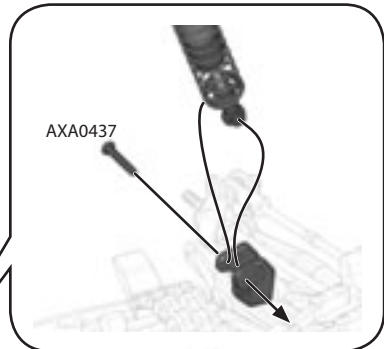

J

Open Bag J

48

Note Direction

AXA0437
M3x15mm x2

AXA438
M3x18mm x10

AXA0439
M3x20mm x2

AXA440
M3x25mm x2

AXA468
M3x18mm x2