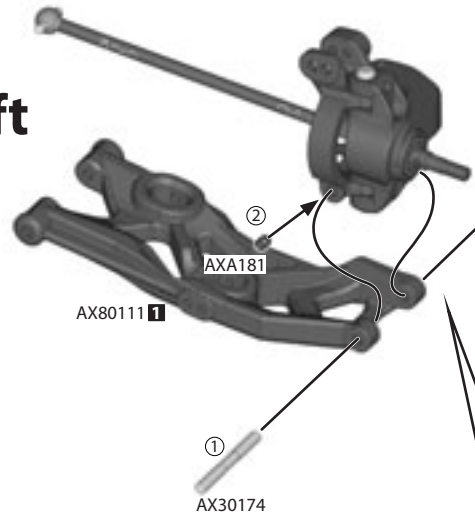

AX30366

Right

AX30418

AX30418

Dogbone Set 7x96mm (2pcs)

x2

AXA181
M3x4mm **x2**

AX30174
Pin 3x29mm **x2**

5

Left

Right

AXA115
M3x10mm **x2**

AXA0439
M3x20mm **x2**

AXA1053
M3 Nylon Locking Hex Nut (BLACK) **x2**

AXA0128
M3x61mm Hex Socket Button Head Screw Shaft **x2**

6

Note Direction

Option Parts

AXA1053
M3 Nylon Locking Hex Nut **x2**

AXA118
M3x18mm **x2**

AXA438
M3x18mm **x2**

7

! Camber Link Basic Setup

C