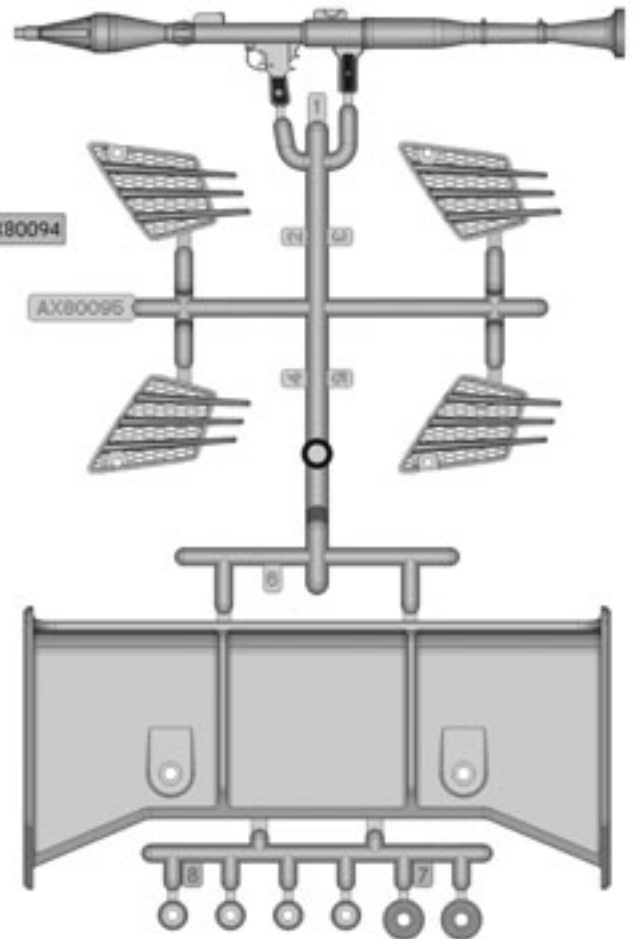

AX80005 x1
Ball End

AX80006 x1
Servo Set

AX80018 x2
Hardware Parts Tree

AX80034 x2
10mm Shock Set 2

AX30743 x1
52T Spur Gear

AX80033 x2
10mm Shock Set 1

AX80035 x2
10mm Shock Caps Set

AX80036 x1
72-103mm Shock Body

AX80085A x1
Universal Mount 5 Bucket Light Bar (Black)

AX80085B x1
Universal Mount 5 Bucket Light Bar (Black)

AX80086
Light Bar Lenses (Clear) **x1**

AX80091
EXO Bulkhead **x2**

AX80092
EXO Linkage Set **x2**

AX80093
EXO Tube Bumpers (Front and Rear) **x1**

AX80094
EXO Lower Rear Control Arms Set **x1**

AX80095
EXO Rear Wing and Vents **x1**

AX80096
67-90mm Shock Body Set **x1**

AX80097
EXO Shock Tower Set (Front and Rear) **x1**