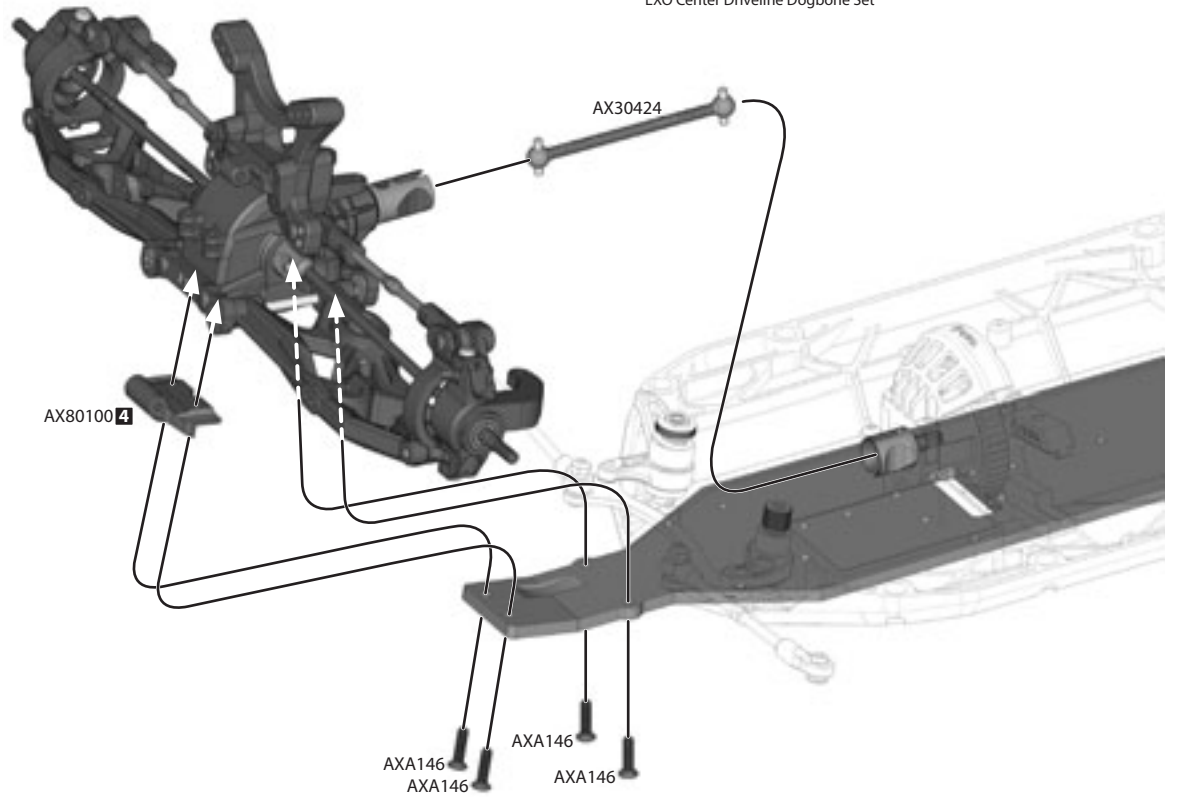

Option Parts

AX30815
EXO Machined Aluminum Steering Rack (Hard Anodized)

AXA146
M3x12mm

x4

18

AX30424
EXO Center Driveline Dogbone Set

x1

AXA115
M3x10mm