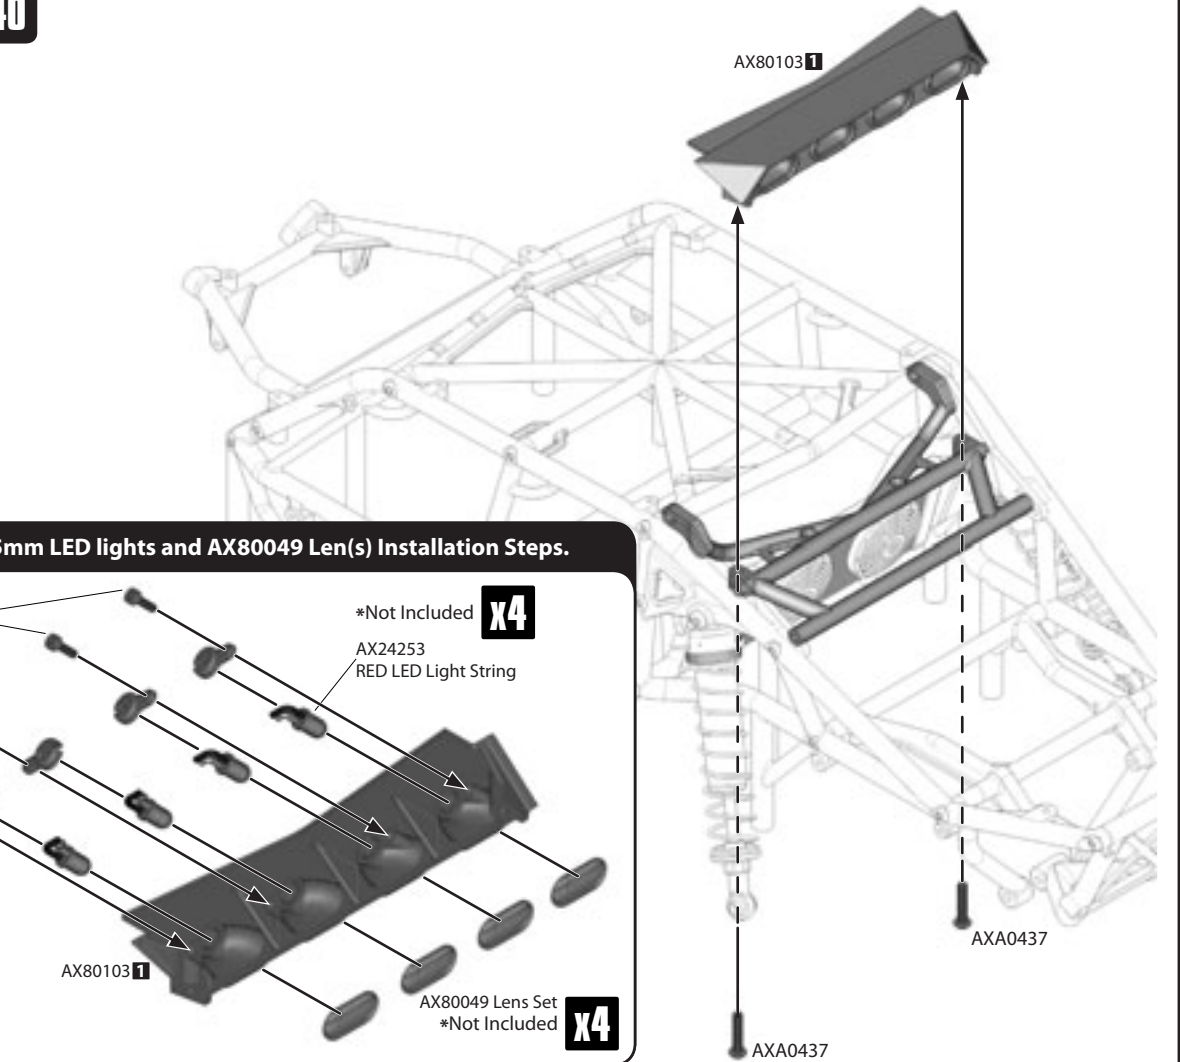

x4

AXA013
M2x6mm

x4

AXA0437
M3x15mm

x2

40

Optional 5mm LED lights and AX80049 Len(s) Installation Steps.

AXA013