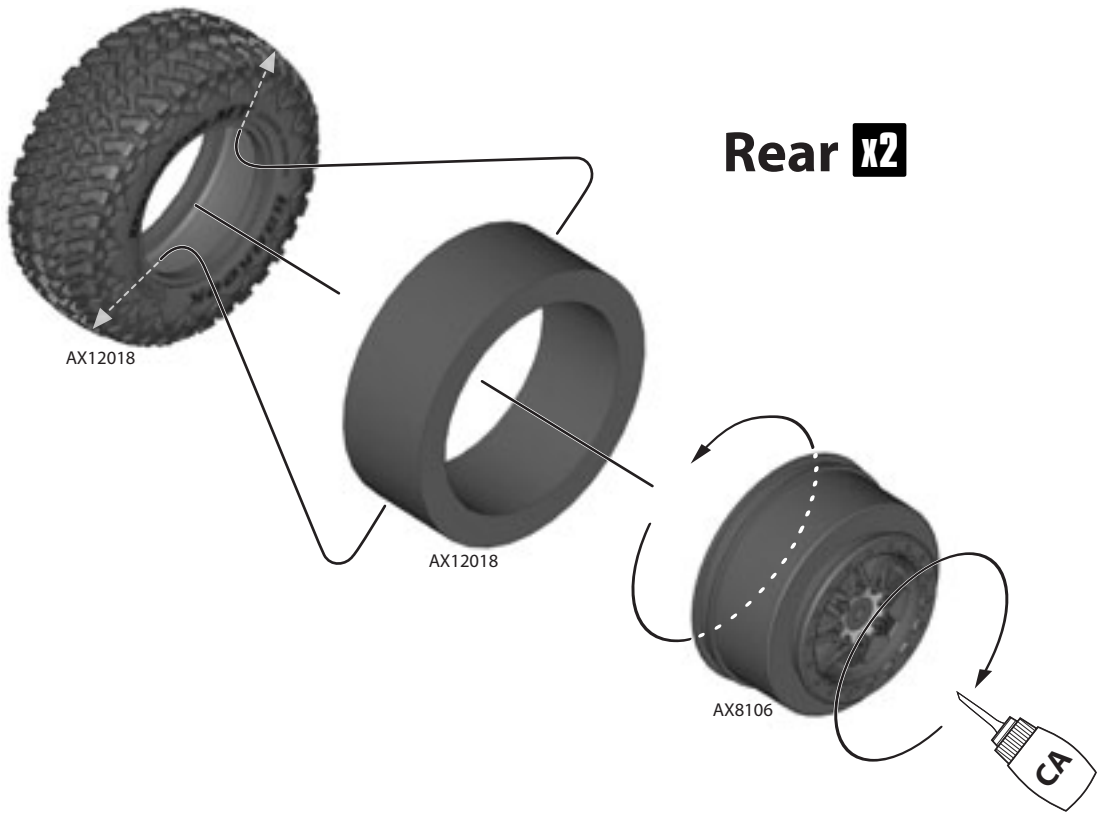

50

 **AXA180**
M3x3mm **x2**

 **AX30163**
PIN 2.0x10mm **x2**

 **AXA1045**
M4 Nylon Lock Nut (Black) **x2**

 **AX30427**
12mm Aluminum Hub (Black) **x2**

51

52

 **AXA180**
M3x3mm x2