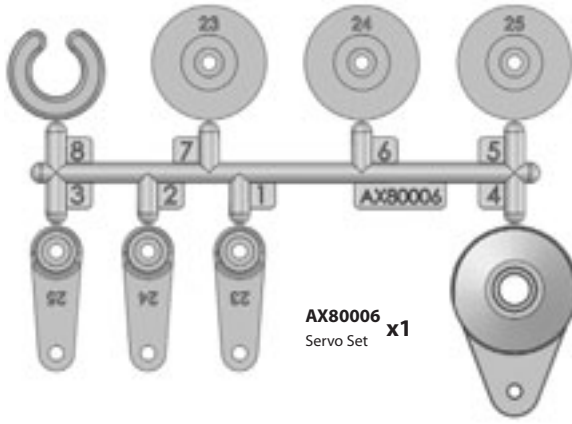

AX80005 x1
Ball End

AX80006 x1
Servo Set

AX80018 x2
Hardware Parts Tree

AX80034 x2
10mm Shock Set 2

AX30743 x1
52T Spur Gear

AX80033 x2
10mm Shock Set 1

AX80035 x2
10mm Shock Caps Set

AX80036 x1
72-103mm Shock Body