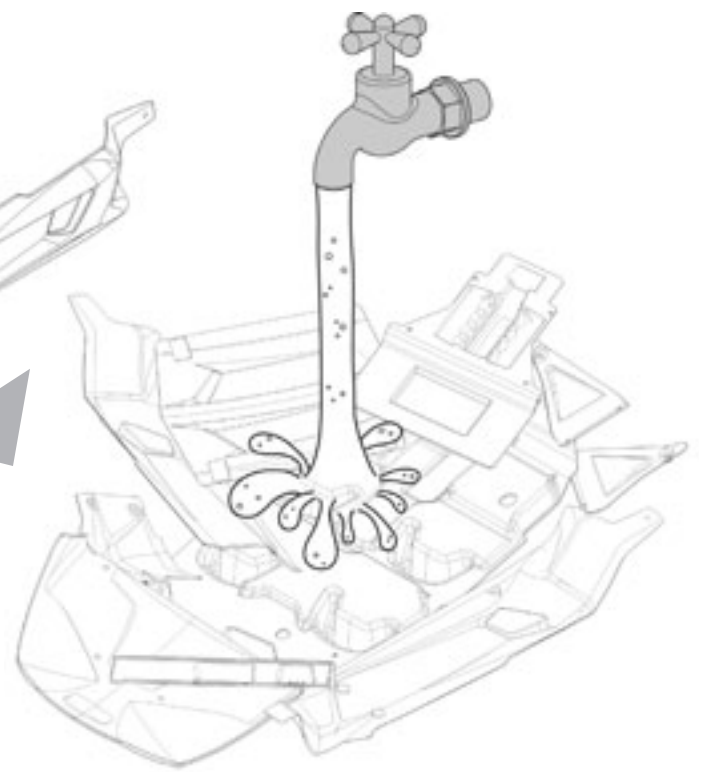

***Not Included** **x4**

AX24253
RED LED Light String

AX80103 2

AX80103 1

AX80049 Lens Set
***Not Included** **x4**

41

! Note Direction

AX4031
EXO Terra Buggy Inner Body Decals