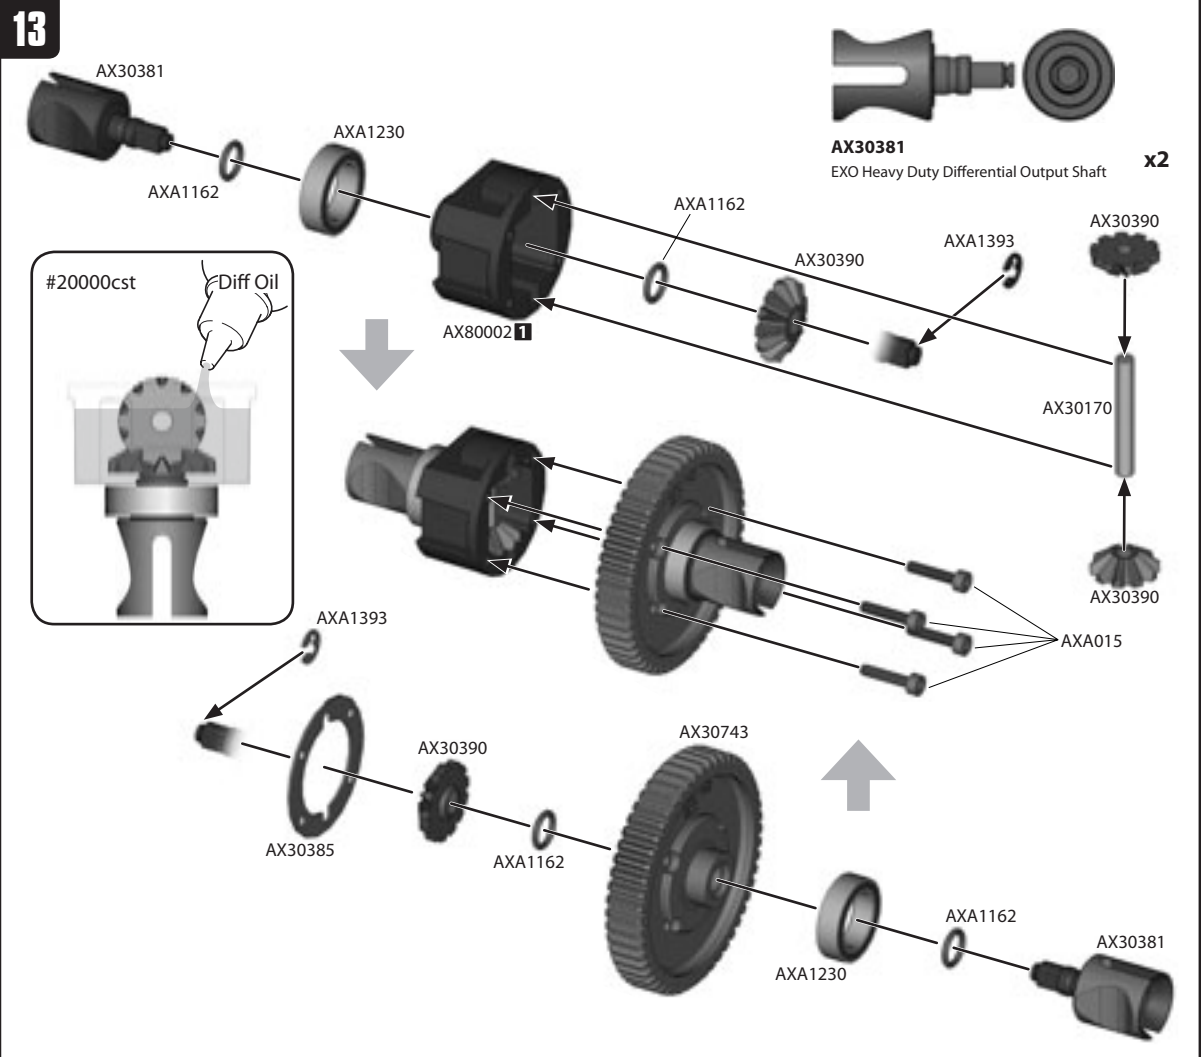

D Open Bag D

- **AXA015** M2x10mm **x4**
- **AXA1162** O-Ring 4.6x1mm **x4**
- **AXA1393** E2.5 e-clip **x2**
- **AX30390** 10T Spider Gear **x2**
- **AX30390** 13T Spider Gear **x2**
- **AX30390** 13T Spider Gear **x2**
- **AXA1230** Bearing 10x15x4mm **x2**
- **AX30170** Shaft 3x22mm **x1**

- **AXA114** M3x8mm **x7**

Option Parts

AX30824
EXO Machined Aluminum Main Chassis Plate Lightweight (4mm) (Hard Anodized)