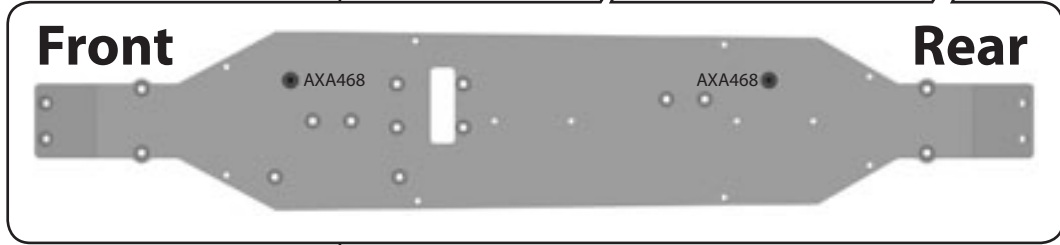

J

Open Bag J

48

Note Direction

AXA0437
M3x15mm x2

AXA438
M3x18mm x10

AXA0439
M3x20mm x2

AXA440
M3x25mm x2

AXA468
M3x18mm x2