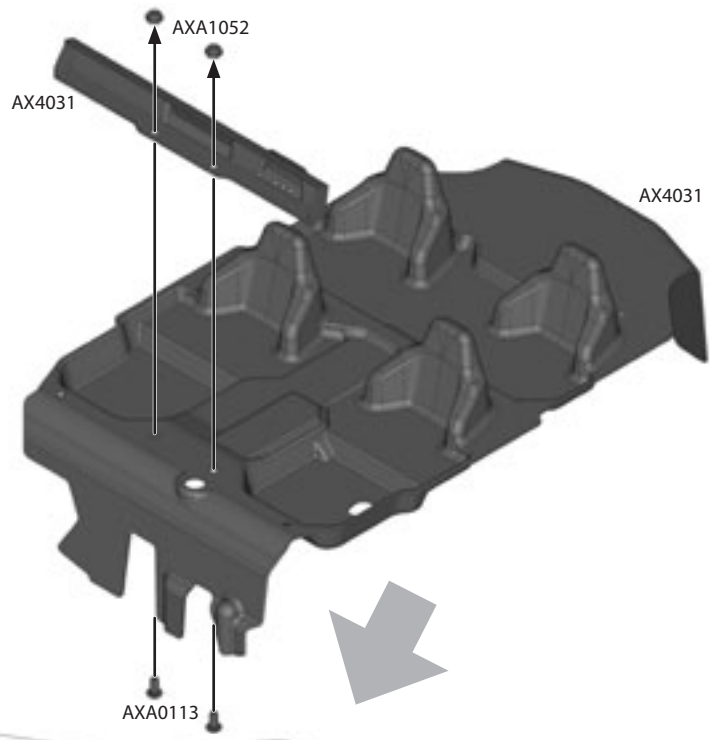

43

- **AXA0113**
  M3x6mm **x2**
- **AXA0422**
  M2.6x6mm **x6**
- **AXA435**
  M3x10mm **x2**
- **AXA1052**
  M3 Thin Nylon Locking Hex Nut **x2**