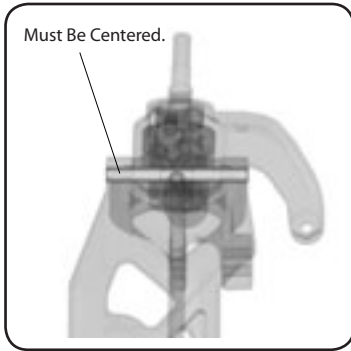

5

Left

Right

AXA115
M3x10mm **x2**

AXA0439
M3x20mm **x2**

AXA1053
M3 Nylon Locking Hex Nut (BLACK) **x2**

AXA0128
M3x61mm Hex Socket Button Head Screw Shaft **x2**

6