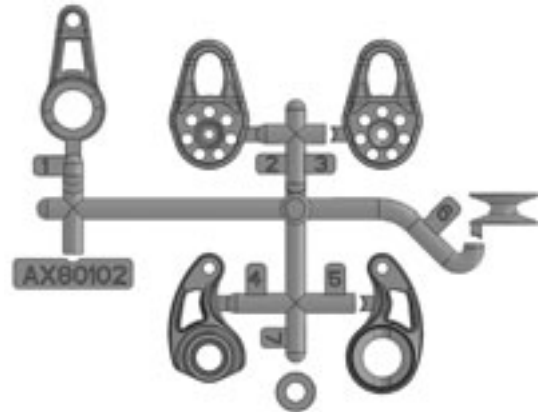

AX80099
EXO Steering Knuckle Set **x1**

AX80098
EXO Adjustable Battery Mount Set **x1**

AX80100
EXO Chassis Guard and Toe Block Insert Set (Front and Rear) **x1**

AX80101
EXO Chassis Brace Set **x1**

AX80102
EXO Servo Saver Set **x1**