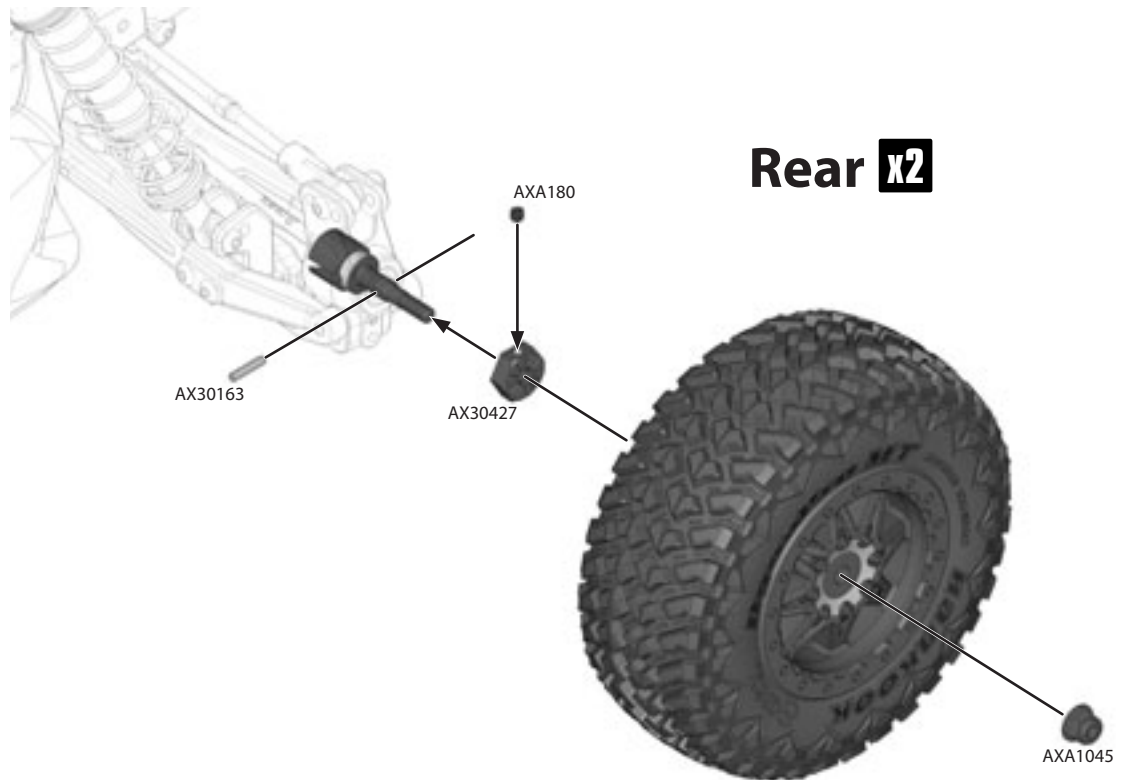

50

 **AXA180**
M3x3mm **x2**

 **AX30163**
PIN 2.0x10mm **x2**

 **AXA1045**
M4 Nylon Lock Nut (Black) **x2**

 **AX30427**
12mm Aluminum Hub (Black) **x2**

51

52

 **AXA180**
M3x3mm x2