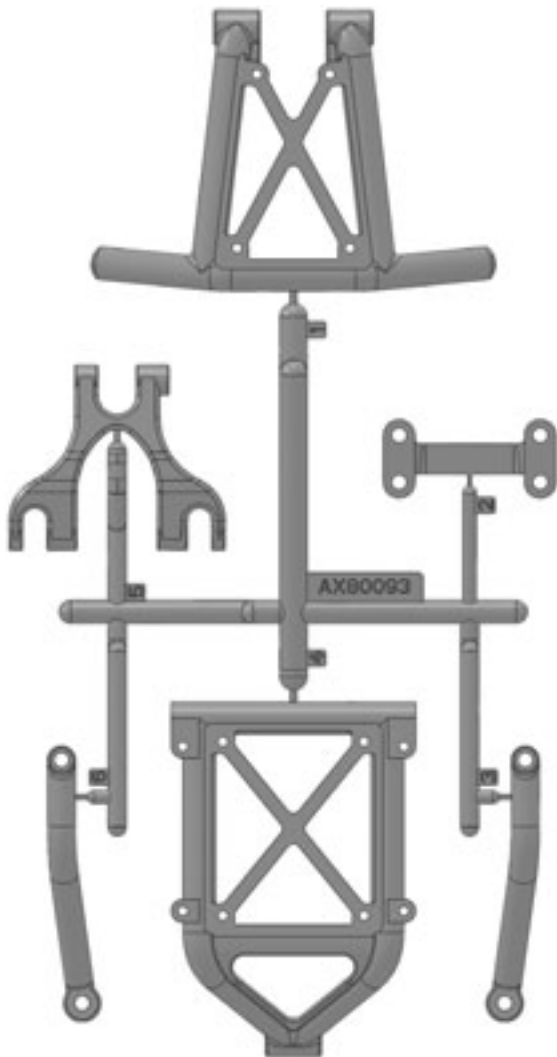

AX80005 x1
Ball End

AX80006 x1
Servo Set

AX80018 x2
Hardware Parts Tree

AX80034 x2
10mm Shock Set 2

AX30743 x1
52T Spur Gear

AX80033 x2
10mm Shock Set 1

AX80035 x2
10mm Shock Caps Set

AX80036 x1
72-103mm Shock Body

AX80085A x1
Universal Mount 5 Bucket Light Bar (Black)

AX80085B x1
Universal Mount 5 Bucket Light Bar (Black)

AX80086
Light Bar Lenses (Clear) **x1**

AX80091
EXO Bulkhead **x2**

AX80092
EXO Linkage Set **x2**

AX80093
EXO Tube Bumpers (Front and Rear) **x1**

AX80094
EXO Lower Rear Control Arms Set **x1**

AX80095
EXO Rear Wing and Vents **x1**

AX80096
67-90mm Shock Body Set **x1**

AX80097
EXO Shock Tower Set (Front and Rear) **x1**