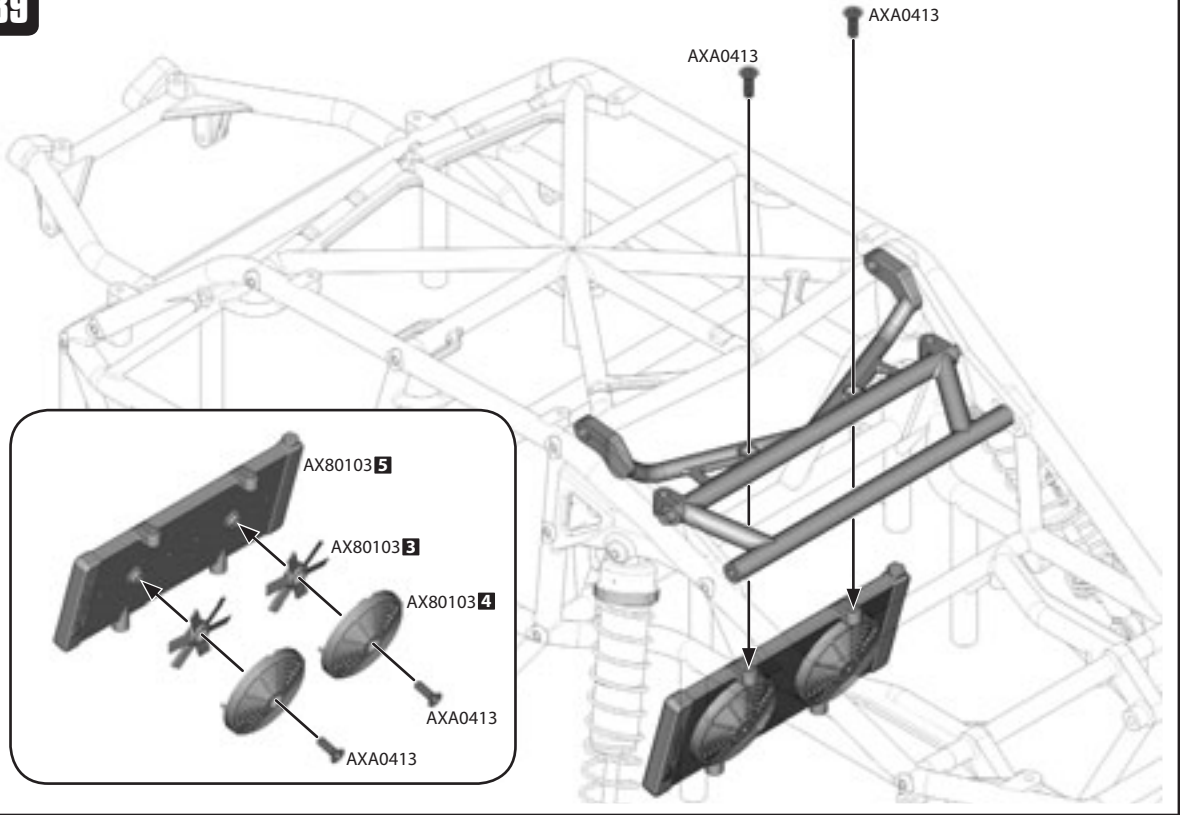

x4

AXA013
M2x6mm

x4

AXA0437
M3x15mm

x2

40

Optional 5mm LED lights and AX80049 Len(s) Installation Steps.

AXA013