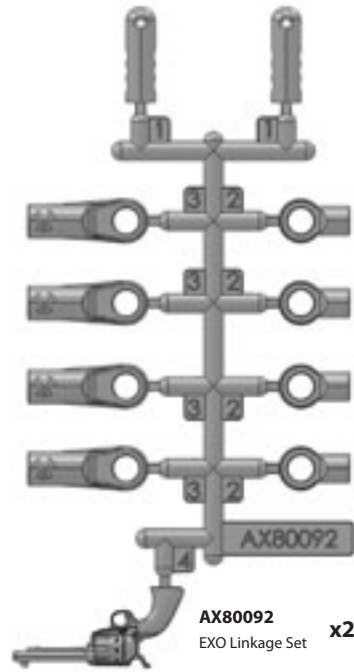

AX80005 x1
Ball End

AX80006 x1
Servo Set

AX80018 x2
Hardware Parts Tree

AX80034 x2
10mm Shock Set 2

AX30743 x1
52T Spur Gear

AX80033 x2
10mm Shock Set 1

AX80035 x2
10mm Shock Caps Set

AX80036 x1
72-103mm Shock Body

AX80085A x1
Universal Mount 5 Bucket Light Bar (Black)

AX80085B x1
Universal Mount 5 Bucket Light Bar (Black)

AX80086
Light Bar Lenses (Clear) **x1**

AX80091
EXO Bulkhead **x2**

AX80092
EXO Linkage Set **x2**

AX80093
EXO Tube Bumpers (Front and Rear) **x1**

AX80094
EXO Lower Rear Control Arms Set **x1**

AX80095
EXO Rear Wing and Vents **x1**

AX80096
67-90mm Shock Body Set **x1**

AX80097
EXO Shock Tower Set (Front and Rear) **x1**