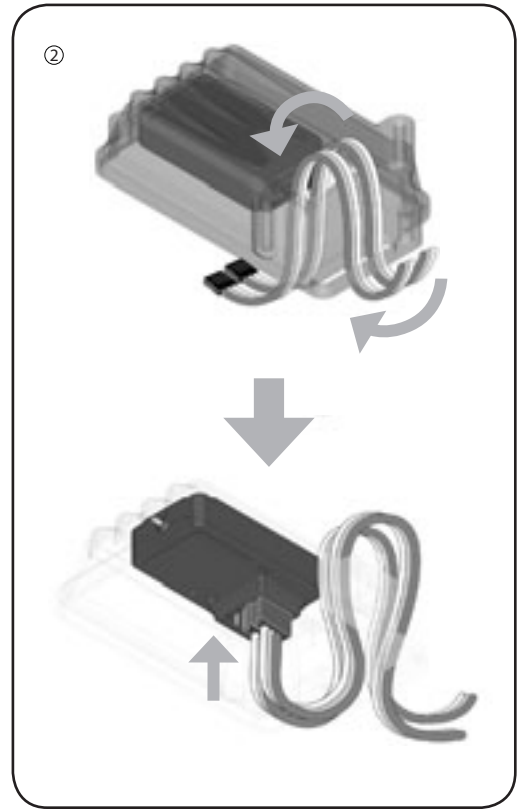

AXA116
M3x12mm

x3

AXA121
M3x30mm

x1

28