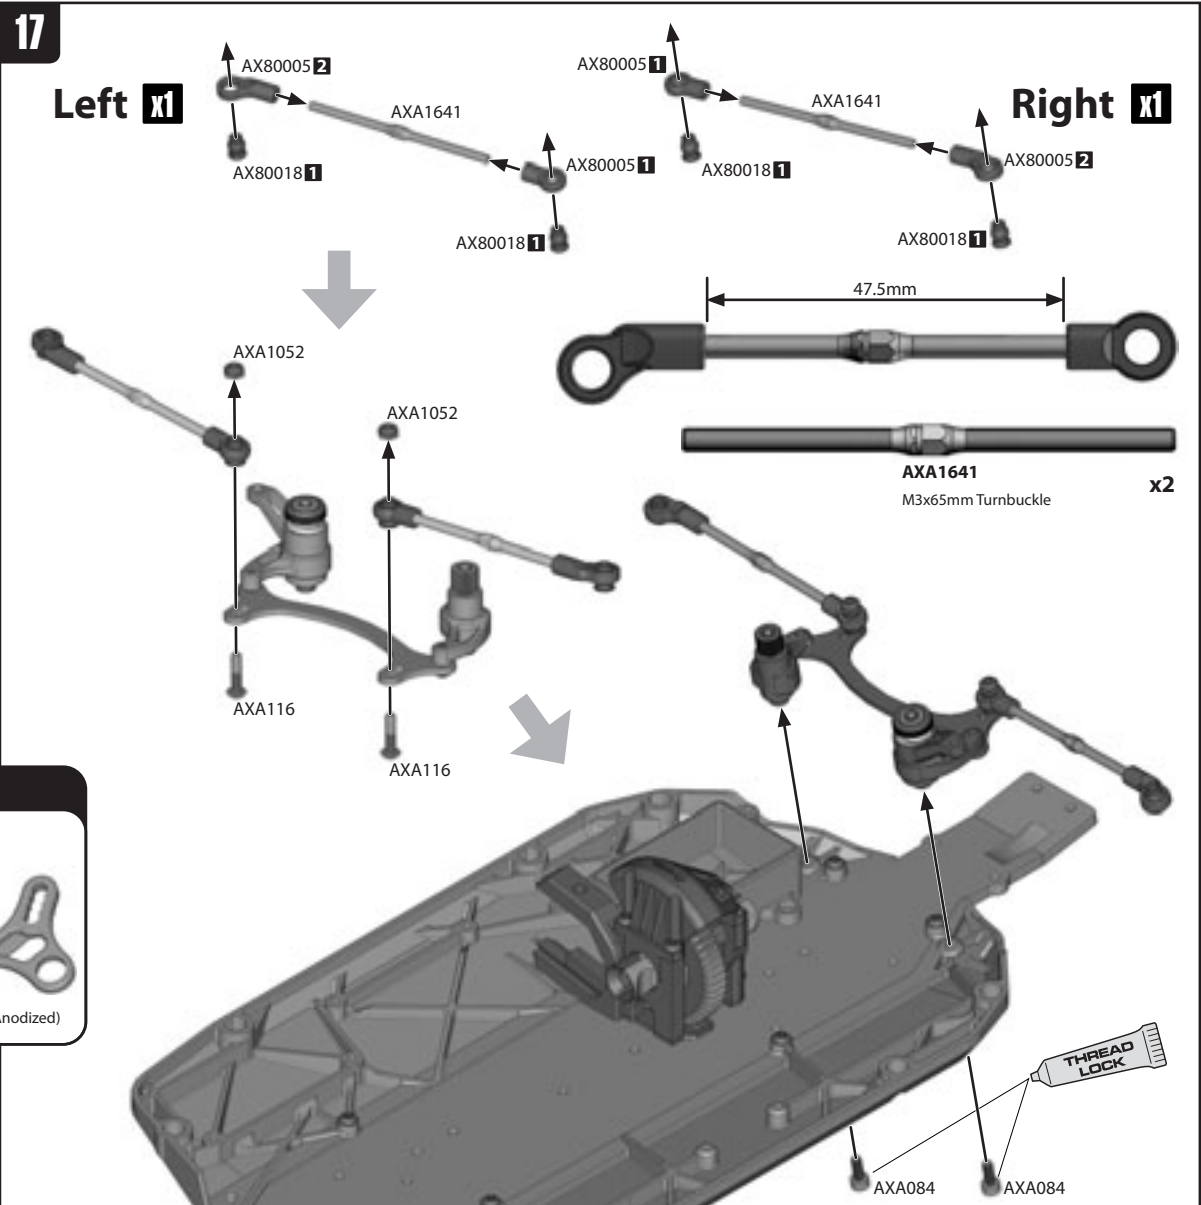

E Open Bag E

- **AXA114**
  M3x8mm **x2**
- **AXA1210**
  Bearing 4x7x2.5mm **x4**
- **AXA1222**
  Flanged Ball Bearing 6x3x2.5mm **x2**
- **AXA114**
  M3x8mm **x2**
- **AX30806**
  EXO Servo Saver Spring - Firm **x1**
- **AX30801**
  EXO Servo Saver Retaining Nut **x1**

- **AX30384**
  EXO Steering Post Steel **x2**
- **AX30801**
  EXO Servo Saver Retaining Shaft **x1**

- **AXA084**
  M3x8mm **x2**
- **AXA116**
  M3x12mm **x2**
- **AXA1052**
  M3 Thin Nylon Locking Hex Nut **x2**

Option Parts

AX30815
EXO Machined Aluminum Steering Rack (Hard Anodized)