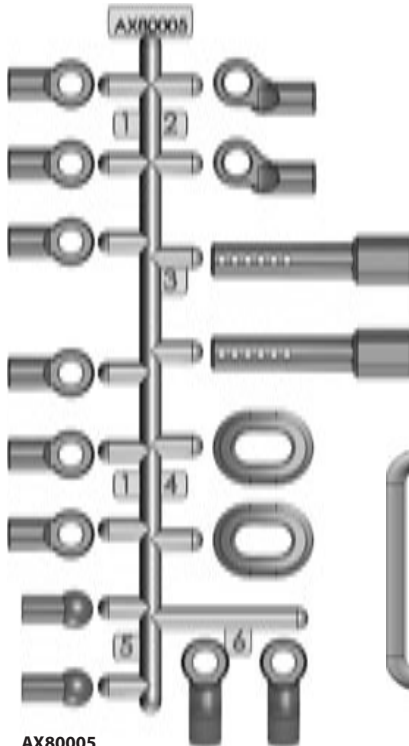

Max Size: 149mmx35mmx52mm

Tools Recommended / Benötigte Werkzeuge / Outillage

Hex wrench
Inbusschlüssel
Clé Allen

AX20015

AX20016

AX20017

AX20032

AX20034

AX80005 x1
Ball End

AX80006 x1
Servo Set

AX80018 x2
Hardware Parts Tree

AX80034 x2
10mm Shock Set 2

AX30743 x1
52T Spur Gear

AX80033 x2
10mm Shock Set 1

AX80035 x2
10mm Shock Caps Set

AX80036 x1
72-103mm Shock Body