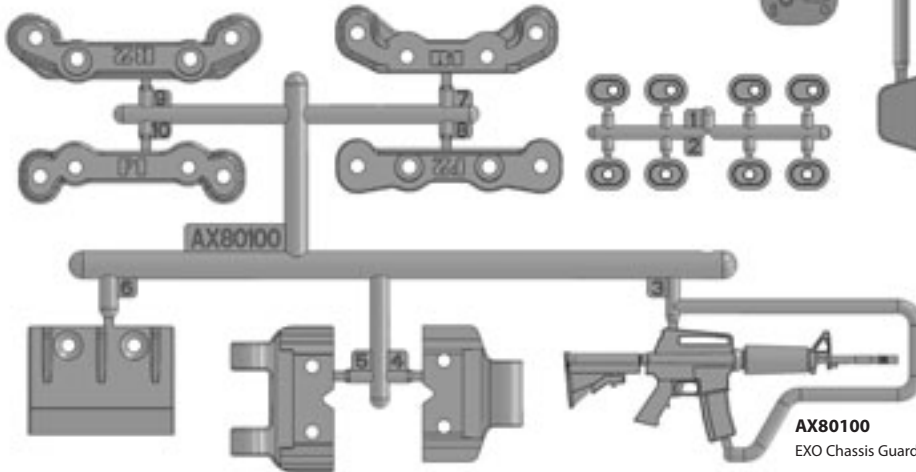

AX80100
EXO Chassis Guard and Toe Block Insert Set (Front and Rear) **x1**