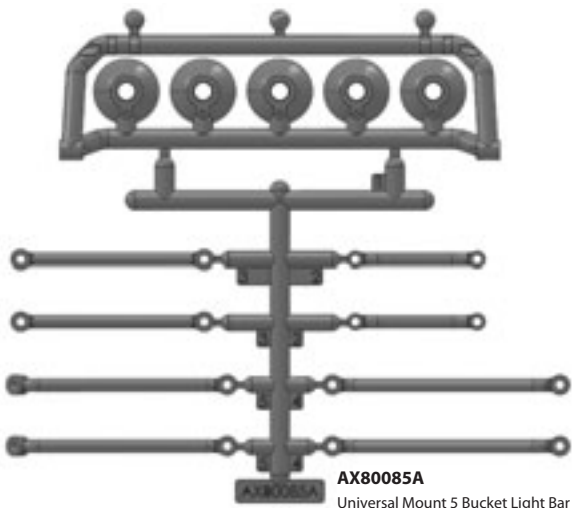

AX80005 x1
Ball End

AX80006 x1
Servo Set

AX80018 x2
Hardware Parts Tree

AX80034 x2
10mm Shock Set 2

AX30743 x1
52T Spur Gear

AX80033 x2
10mm Shock Set 1

AX80035 x2
10mm Shock Caps Set

AX80036 x1
72-103mm Shock Body

AX80085A x1
Universal Mount 5 Bucket Light Bar (Black)

AX80085B x1
Universal Mount 5 Bucket Light Bar (Black)

AX80086
Light Bar Lenses (Clear) **x1**

AX80091
EXO Bulkhead **x2**

AX80092
EXO Linkage Set **x2**