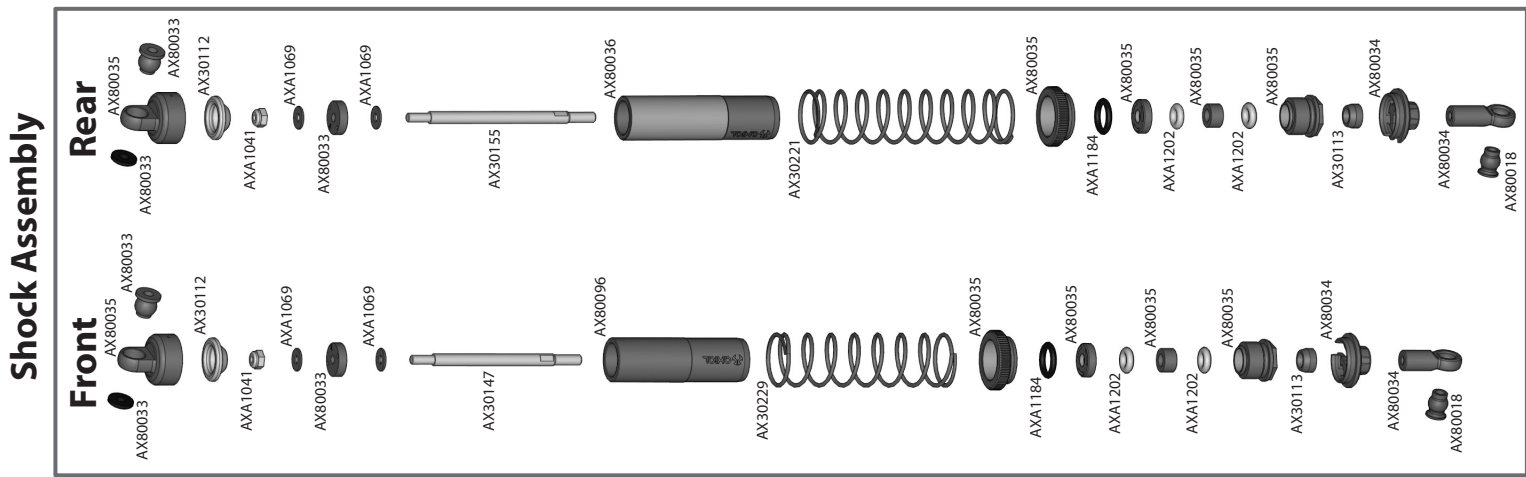

Final Assembly