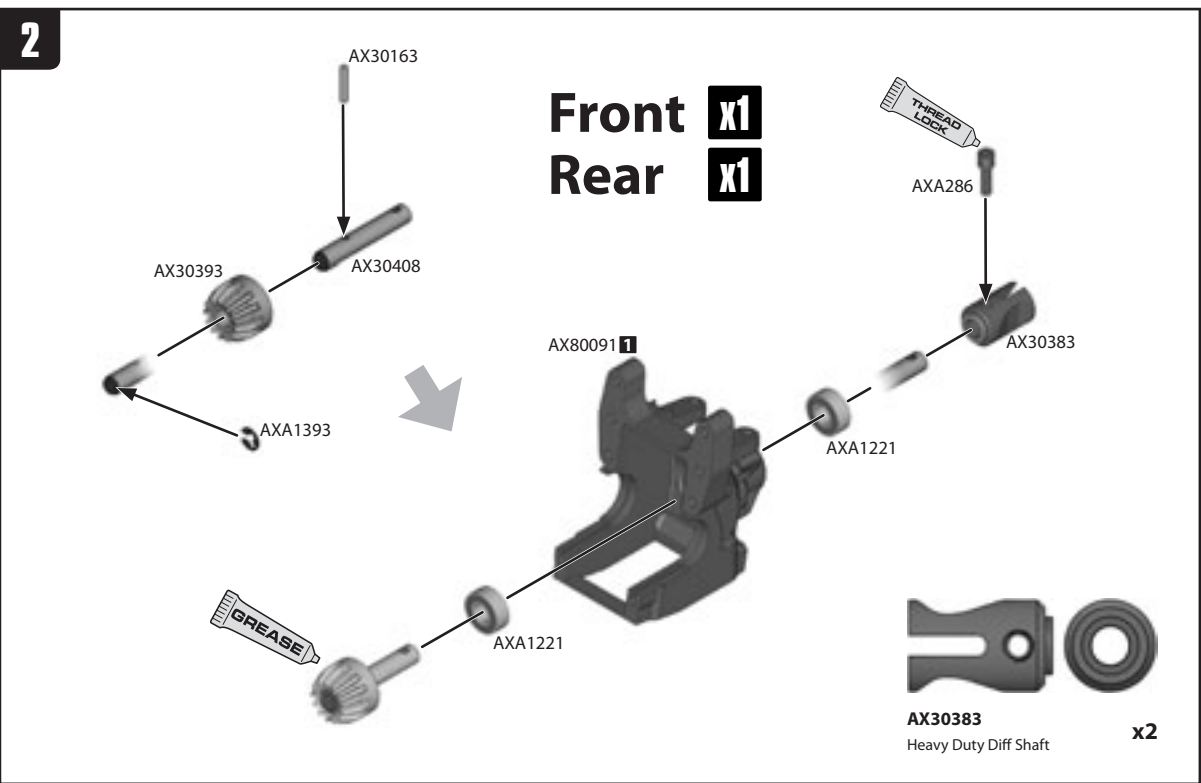

- **AX30163** x2
  Pin 2x10mm
- **AXA1393** x2
  E2.5 e-clip
- **AXA286** x2
  Screw Shaft M4x2.5x12mm
- **AXA1221** x4
  Bearing 5x11x4mm
- **AX30408** x2
  Input Shaft 5x29mm
- **AX30393** x2
  13T Bevel Gear

2