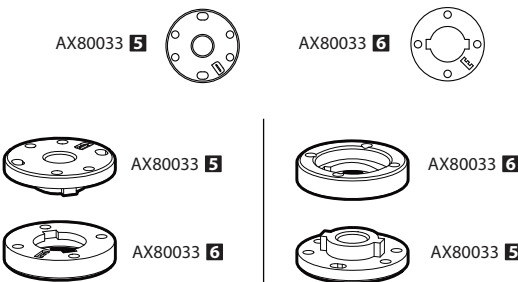

Variable Rate Pistons

Provides a different dampening rate depending on which direction you install.

Install this direction for faster rebound and slower compression

Install this direction for Slower rebound and faster compression