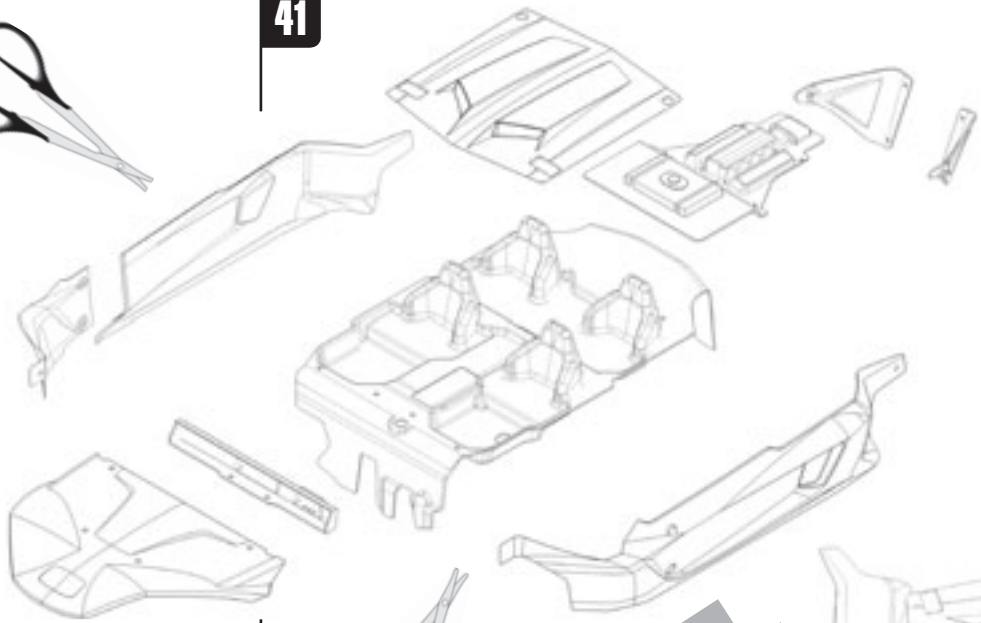

***Not Included** **x4**

AX24253
RED LED Light String

AX80103 2

AX80103 1

AX80049 Lens Set
***Not Included** **x4**

41

! Note Direction

AX4031
EXO Terra Buggy Inner Body Decals