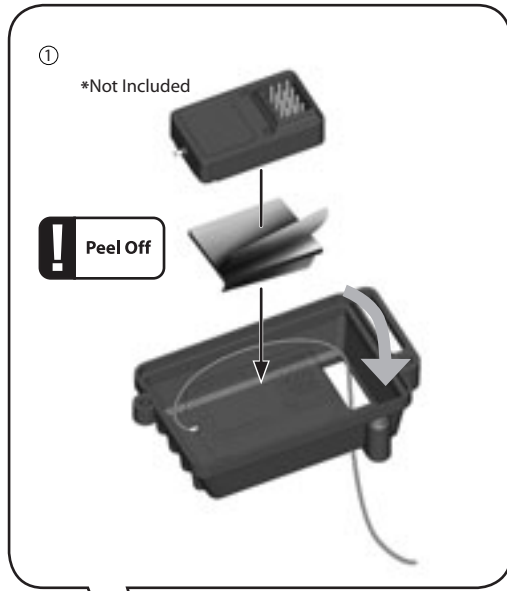

AXA116
M3x12mm

x3

AXA121
M3x30mm

x1

28