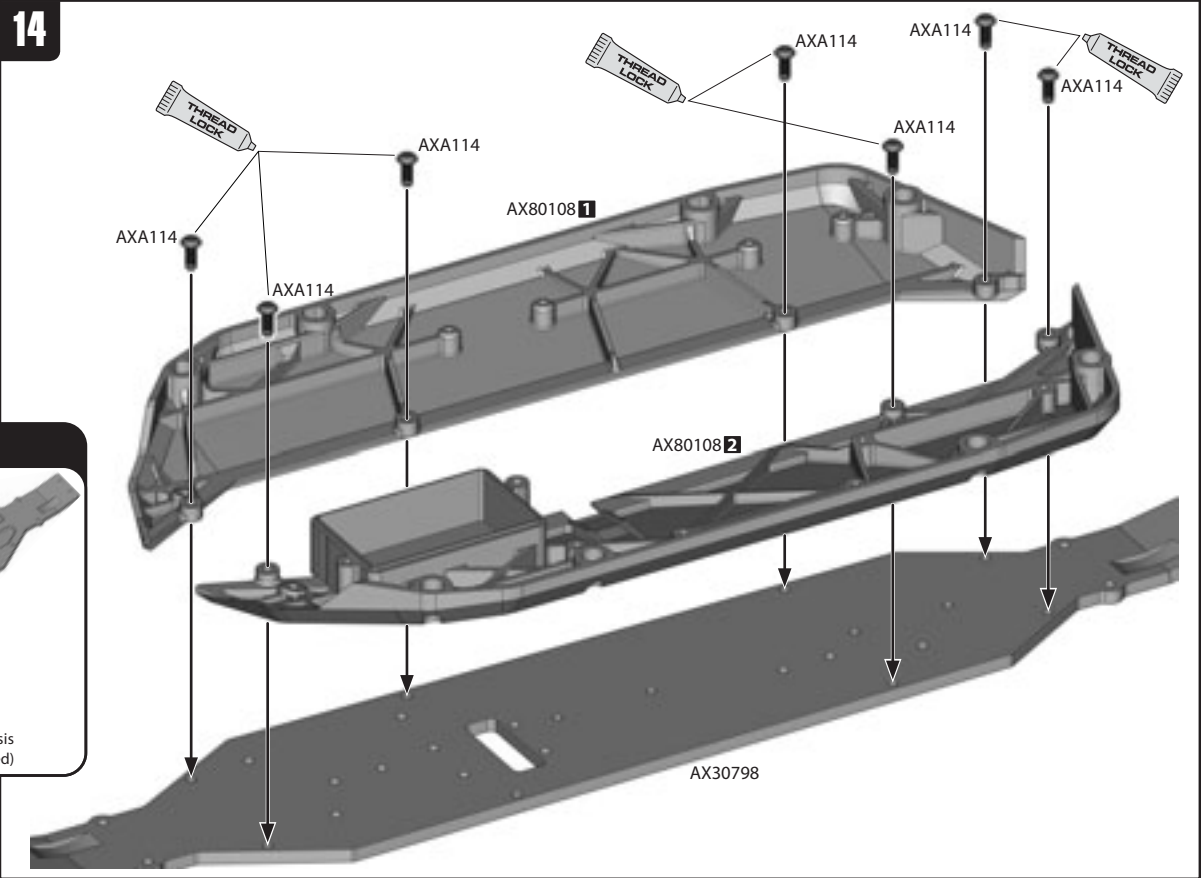

D Open Bag D

- **AXA015** M2x10mm **x4**
- **AXA1162** O-Ring 4.6x1mm **x4**
- **AXA1393** E2.5 e-clip **x2**
- **AX30390** 10T Spider Gear **x2**
- **AX30390** 13T Spider Gear **x2**
- **AX30390** 13T Spider Gear **x2**
- **AXA1230** Bearing 10x15x4mm **x2**
- **AX30170** Shaft 3x22mm **x1**

- **AXA114** M3x8mm **x7**

Option Parts

AX30824
EXO Machined Aluminum Main Chassis Plate Lightweight (4mm) (Hard Anodized)