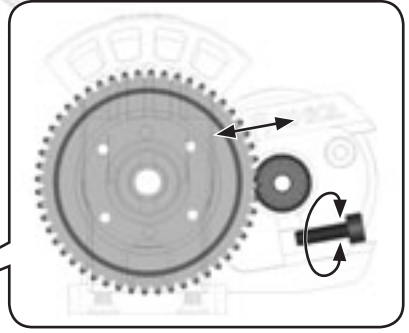

AX30723
12T 32P Pinion 3mm Motor Shaft

x1

AXA146
M3x12mm

x2

AXA1280
M3x10mm Servo Flange Screw

x4

Note: Use screw to adjust for proper mesh.

23