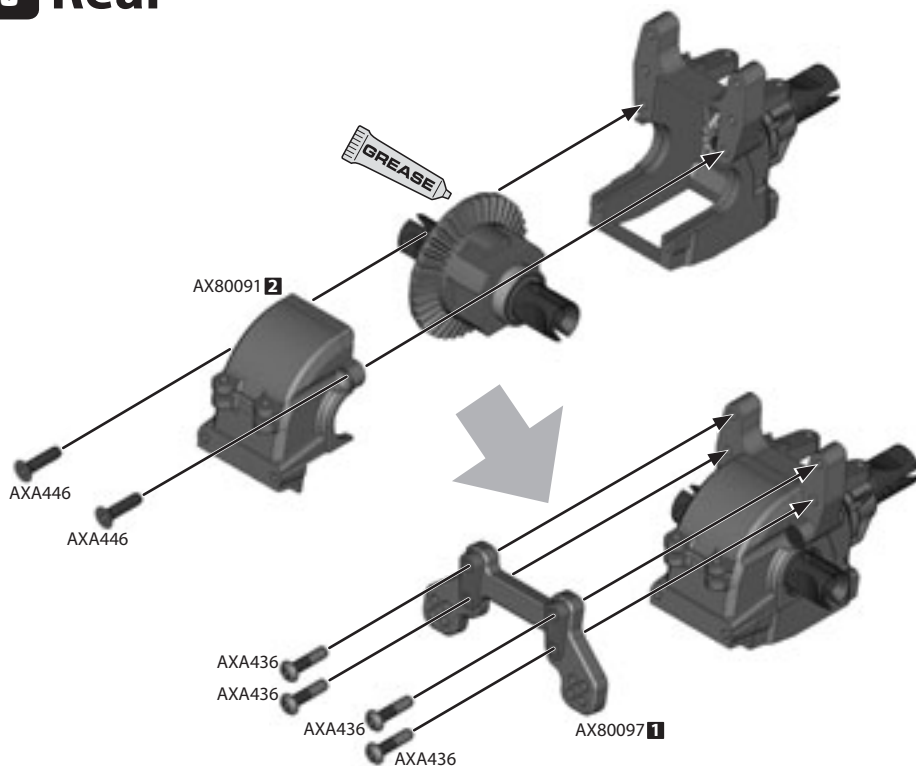

8

Rear

Note Direction

Option Parts

AX30826
EXO Machined Aluminum Rear
Camber Tower (Hard Anodized)