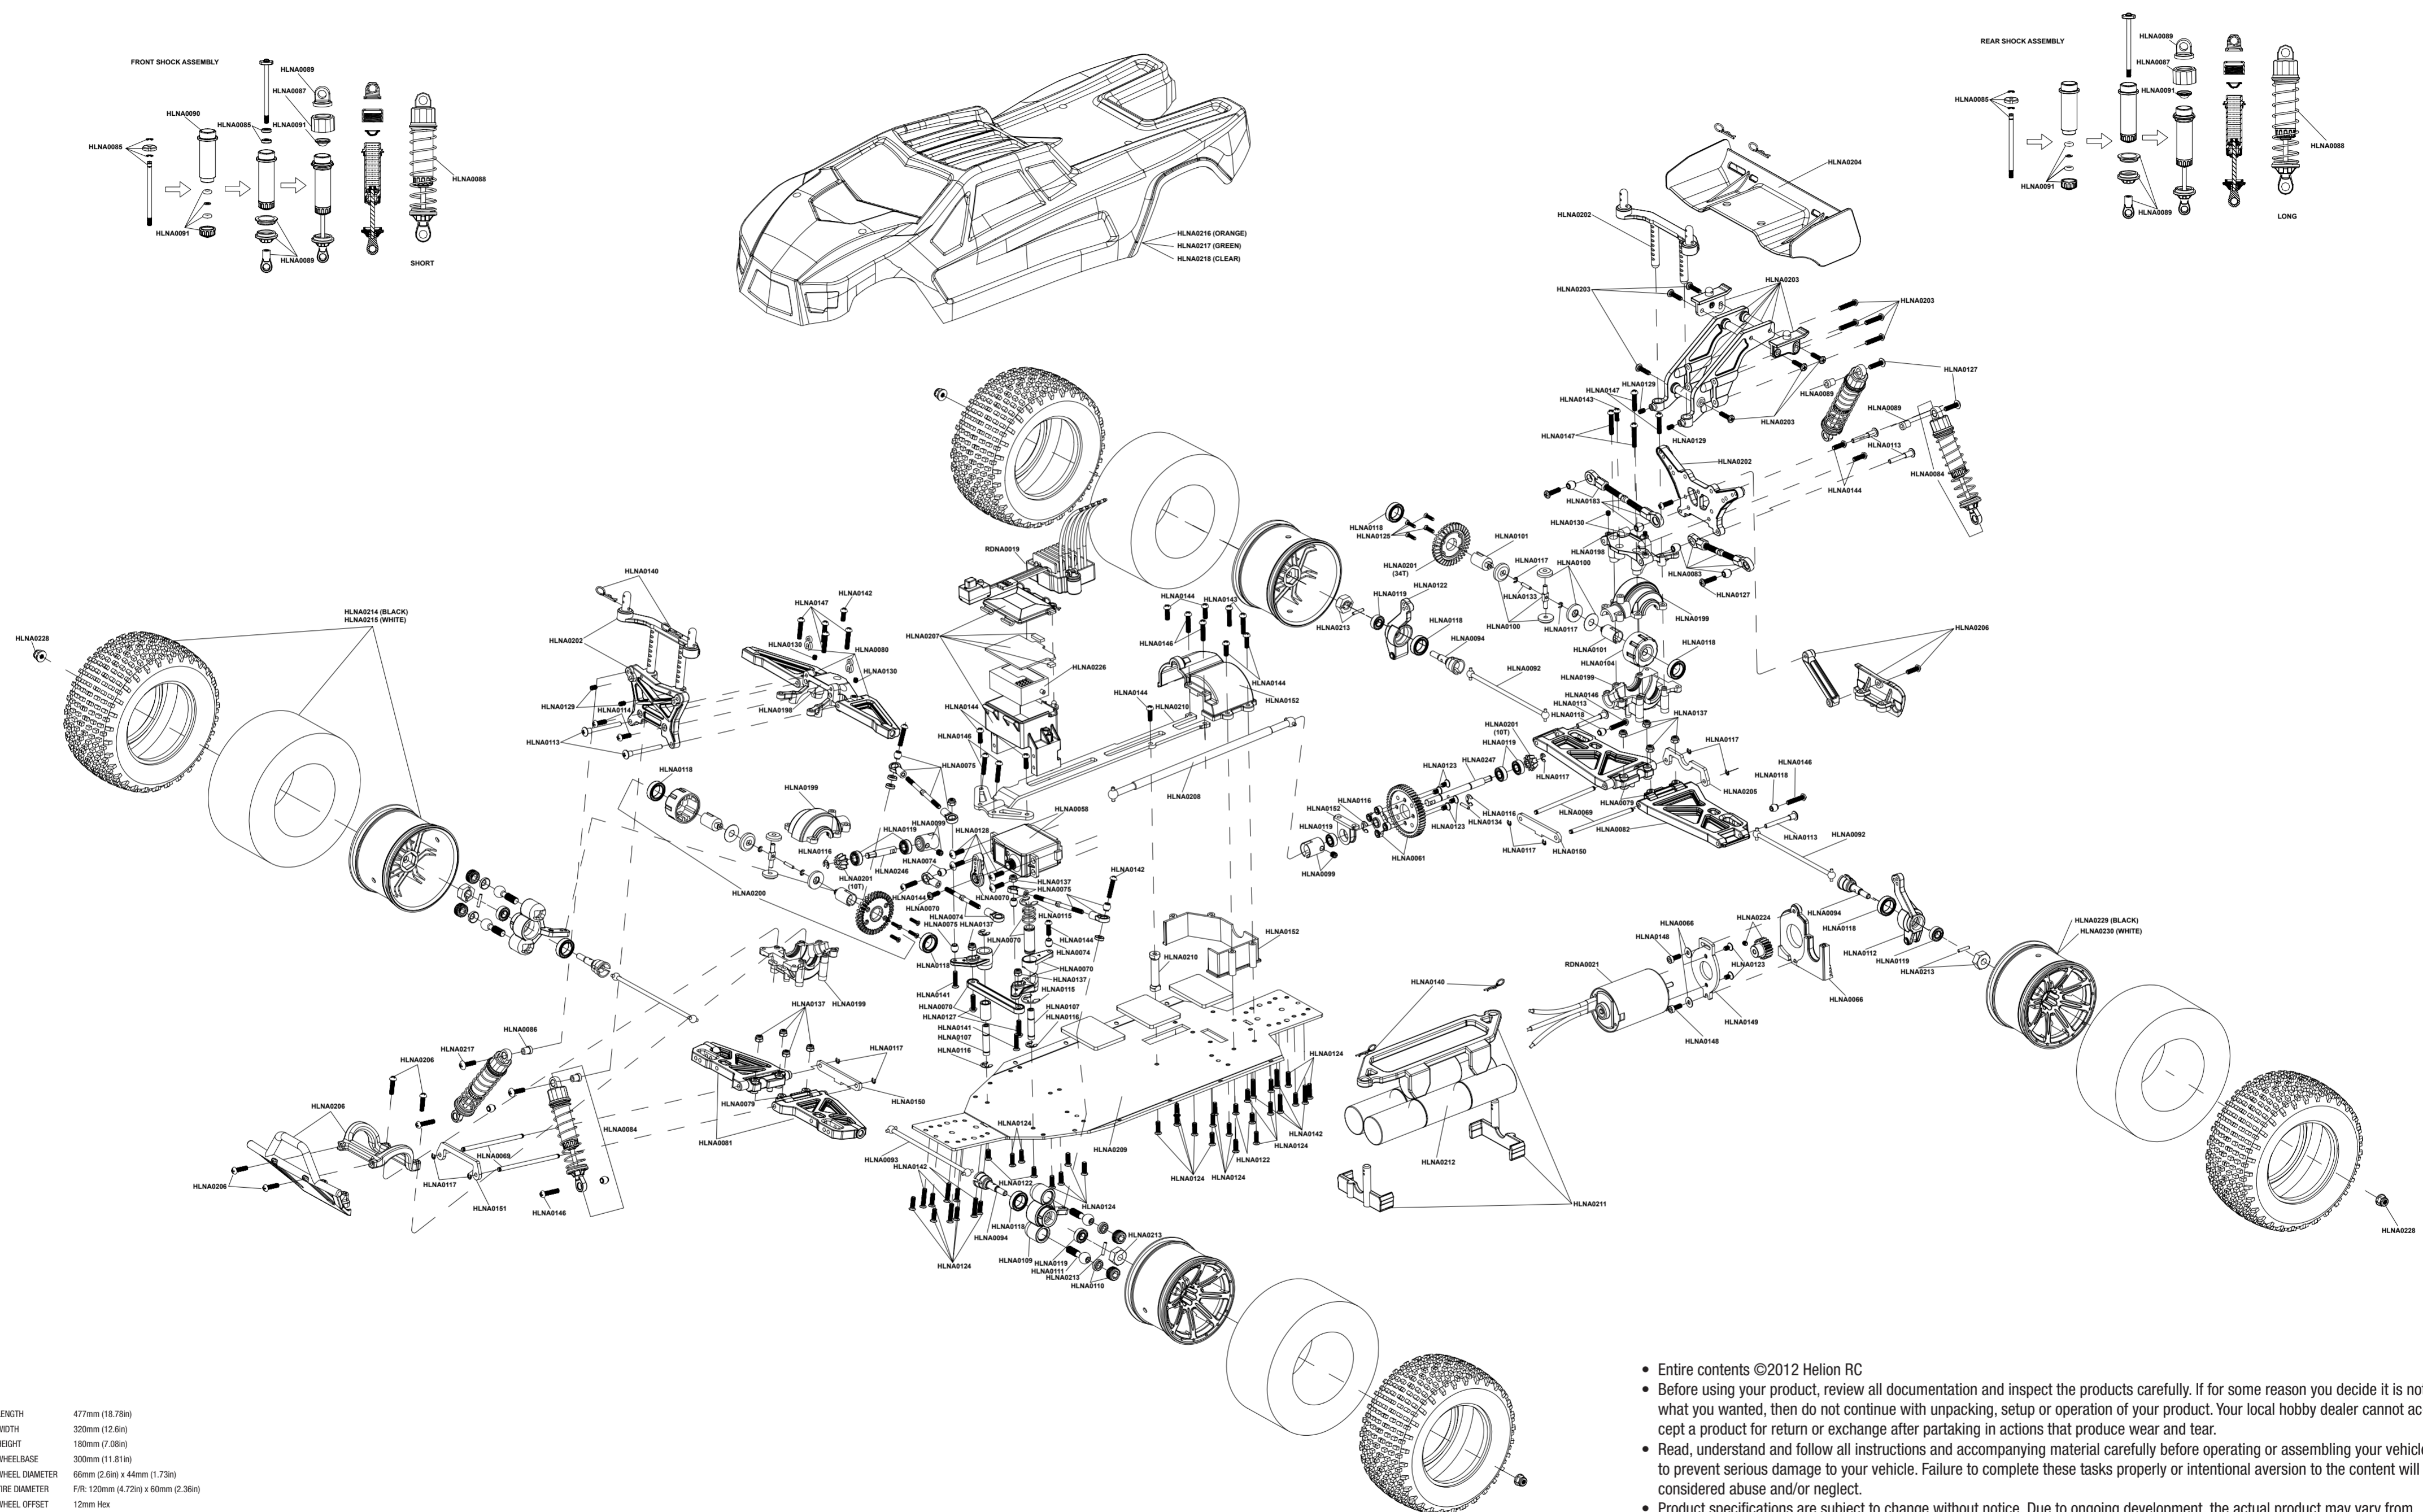

**DOMINUS 10TR COMPLETE EXPLODED VIEW**

LENGTH	477mm (18.78in)
WIDTH	320mm (12.6in)
HEIGHT	180mm (7.08in)
WHEELBASE	300mm (11.81in)
WHEEL DIAMETER	66mm (2.6in) x 44mm (1.73in)
TIRE DIAMETER	F/R: 120mm (4.72in) x 60mm (2.36in)
WHEEL OFFSET	12mm Hex
WEIGHT*	2350g (5.18lb)
BATTERY	1,800mAh NiMH 7-CELL 8.4V
MOTOR	RADIANT REAKTOR BRUSHLESS SENSORLESS 3500KV
RADIO	HRS-3.1 2.4GHz 3-CHANNEL
CHARGER	AC WALL TRICKLE

\*APPROXIMATE OUT-OF-THE-BOX WEIGHT

- Entire contents ©2012 Helion RC
- Before using your product, review all documentation and inspect the products carefully. If for some reason you decide it is not what you wanted, then do not continue with unpacking, setup or operation of your product. Your local hobby dealer cannot accept a product for return or exchange after partaking in actions that produce wear and tear.
- Read, understand and follow all instructions and accompanying material carefully before operating or assembling your vehicle to prevent serious damage to your vehicle. Failure to complete these tasks properly or intentional aversion to the content will be considered abuse and/or neglect.
- Product specifications are subject to change without notice. Due to ongoing development, the actual product may vary from images shown.
- This product contains chemicals known to the State of California to cause cancer and birth defects or other reproductive harm.
- This product is not a toy! (14+) Recommended for ages 14 and up. Adult supervision required for ages under 18 years old. Contains small parts, keep out of reach of children 3 years of age and younger.