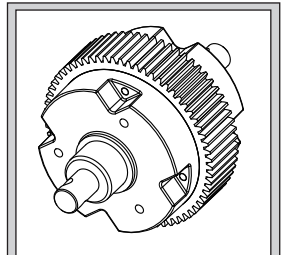

RSU-00136
Metal Differential Gear Set