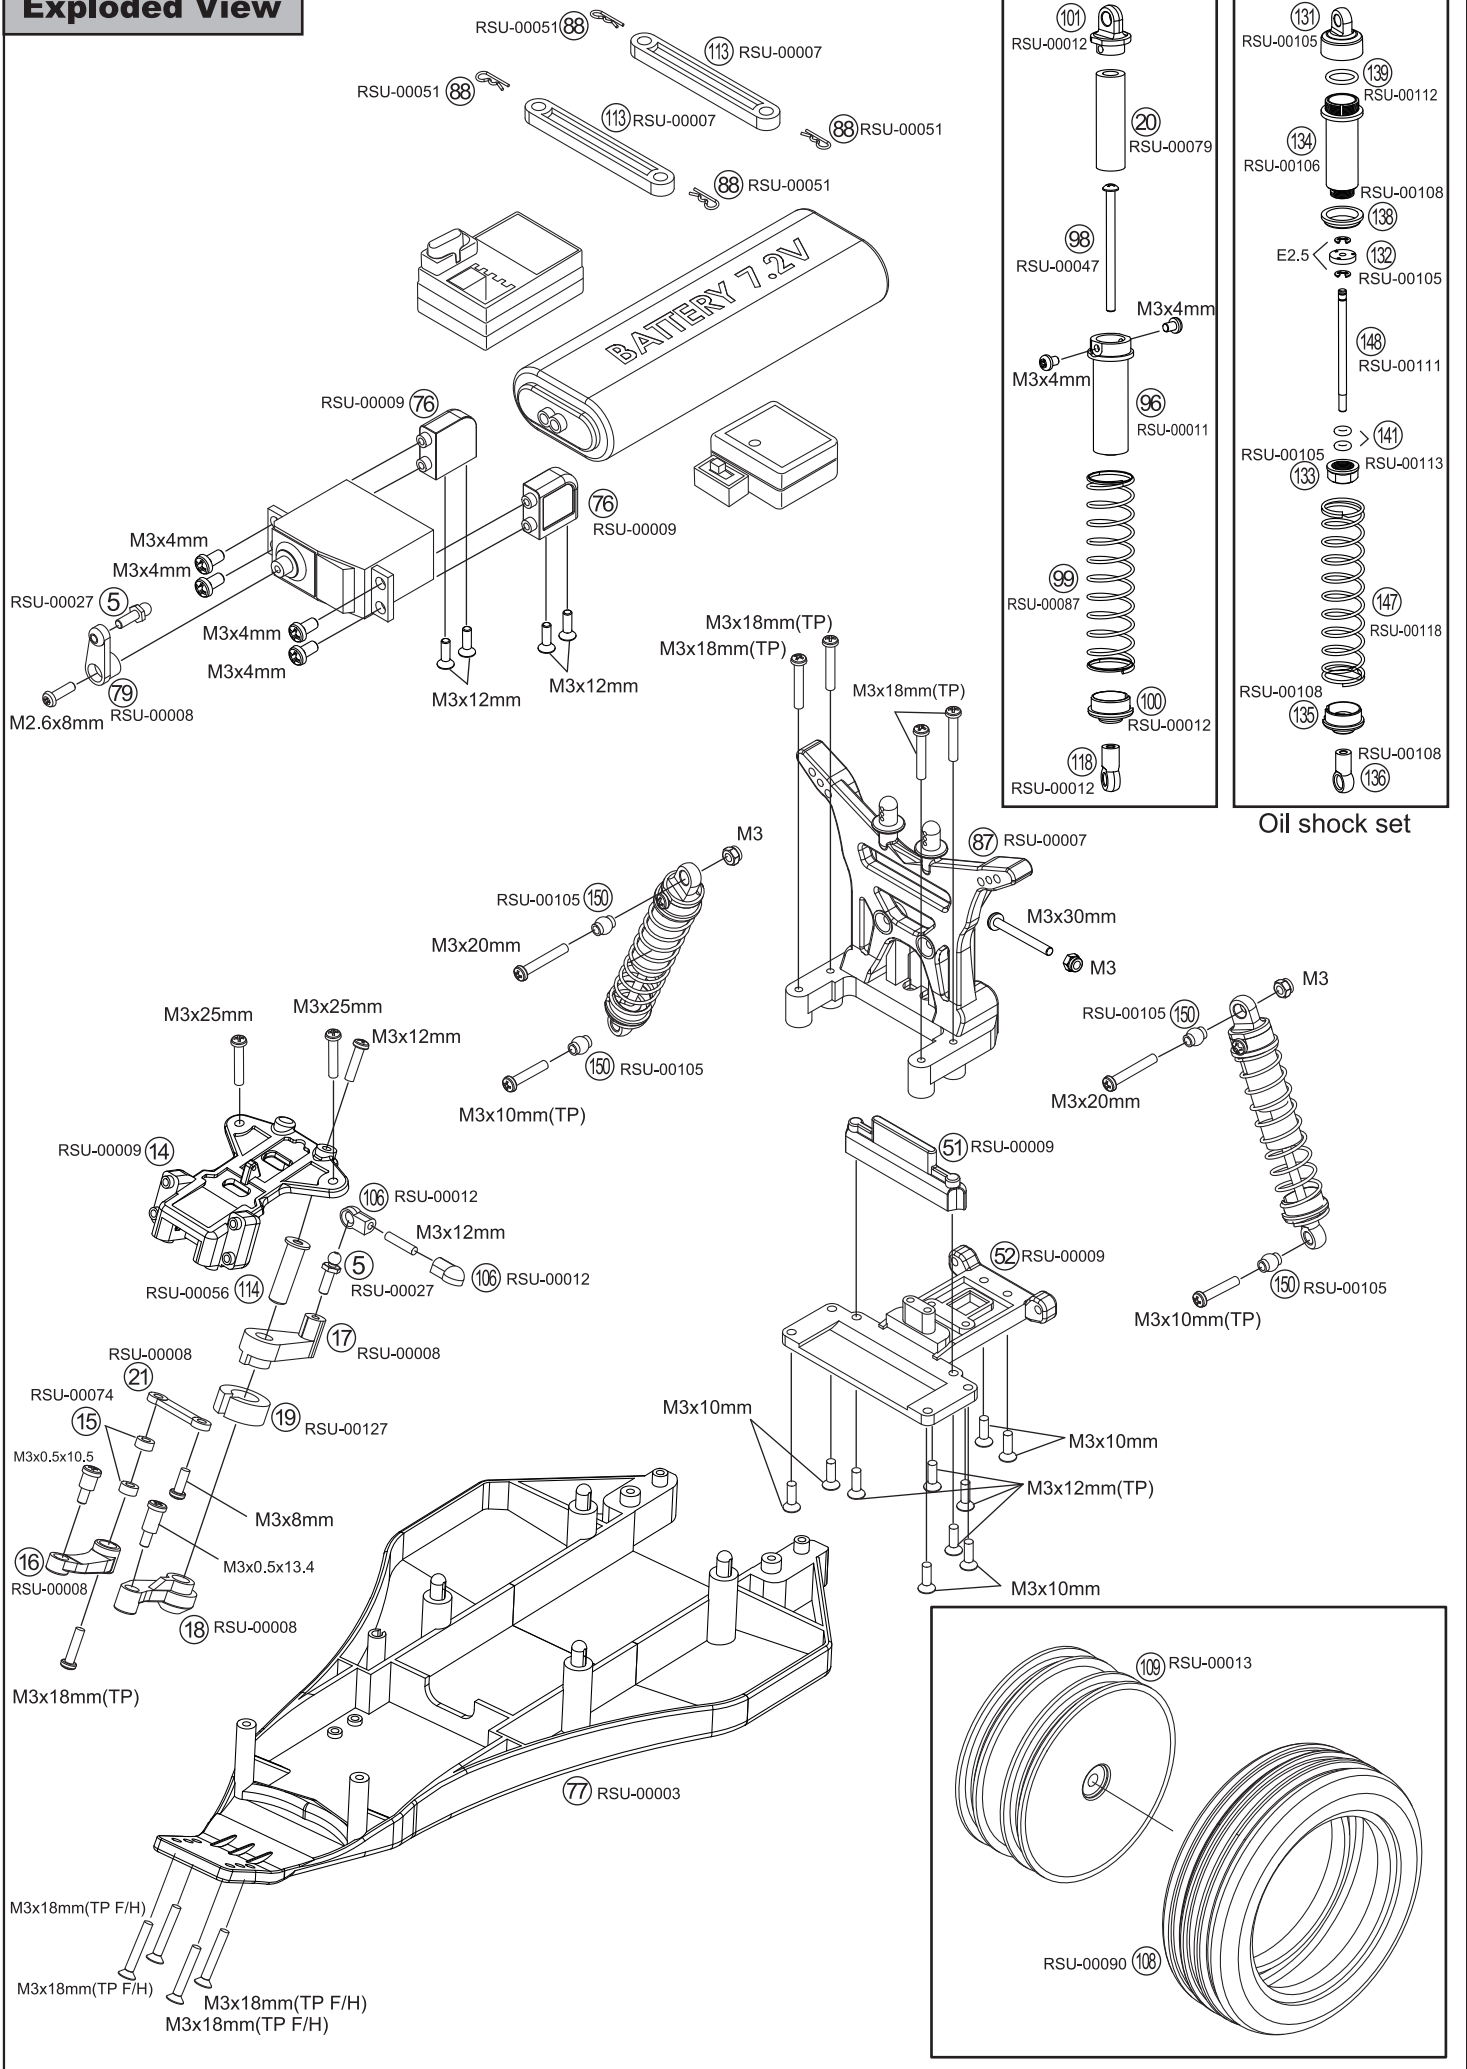

Exploded View