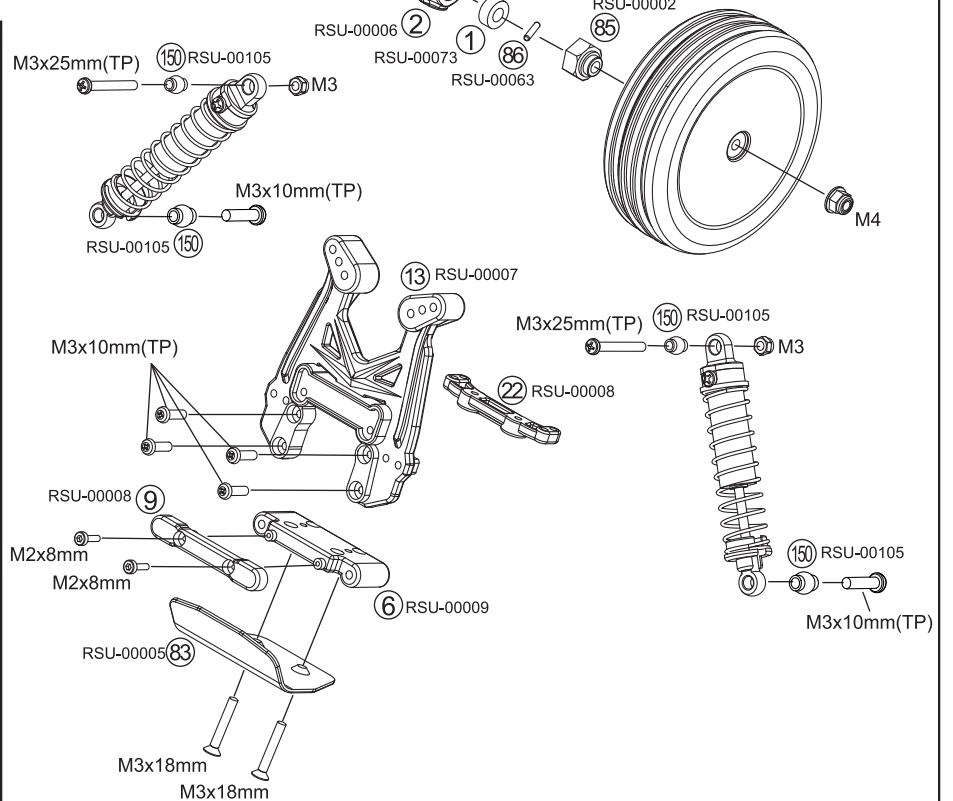

Oil shock set