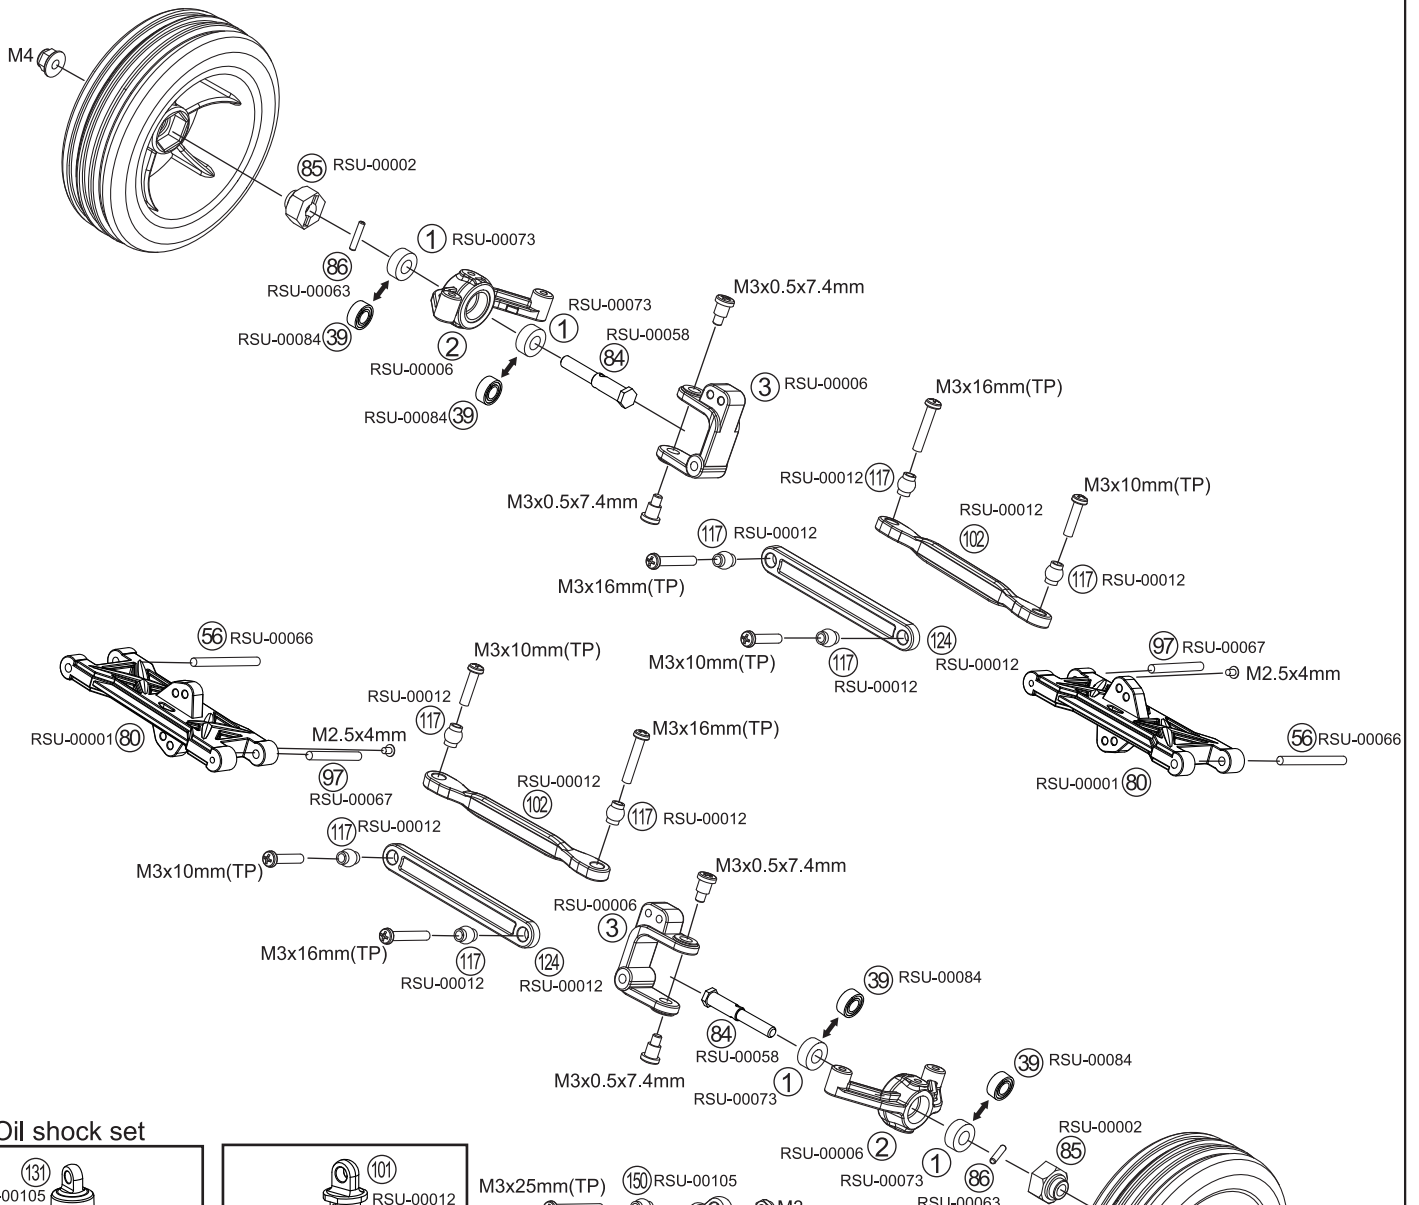

Exploded View