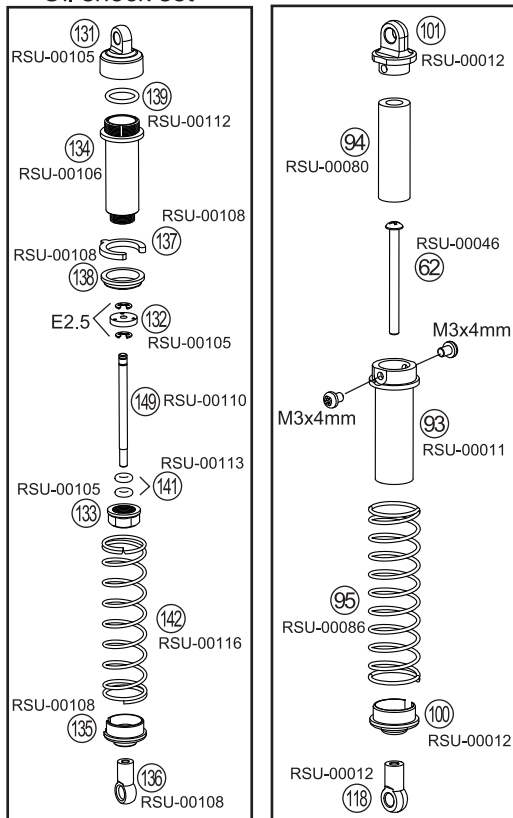

Oil shock set