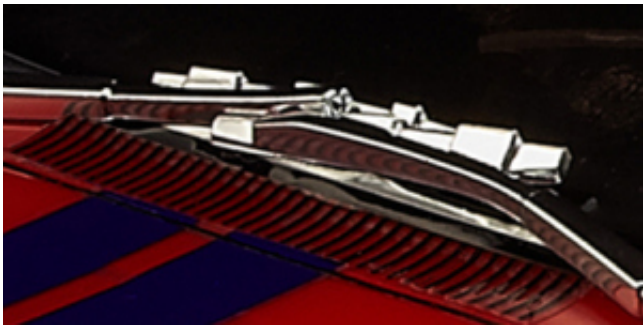

1/10 Karosserien Tourenwagen Serie