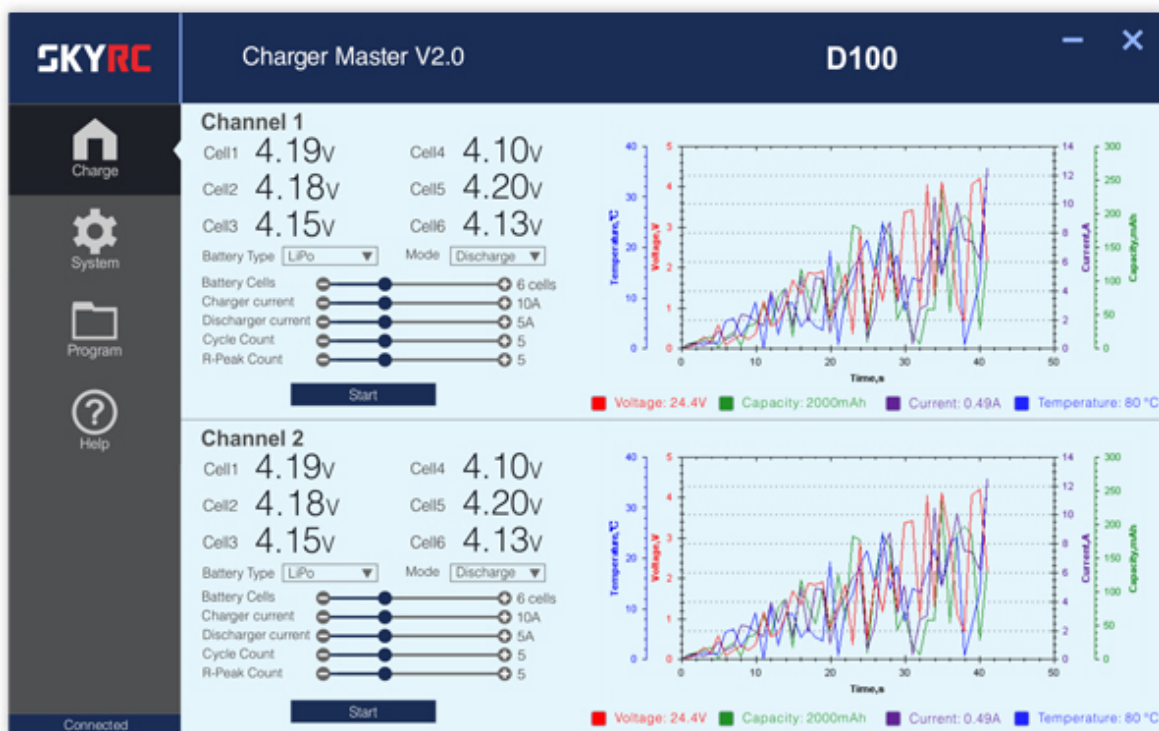

Features

- Channel Synchronous Mode
- High Efficiency with Synchronous Rectification Techniques
- LiHV Mode Available
- Balance Port for Charging/Discharging
- Terminal Voltage Control
- Re-Peak Mode for NiMH/NiCd Battery
- Battery Meter
- Battery Internal Resistance Meter
- PC Communications: USB Port for PC Control & Firmware Upgrade
- Smart Phone Control & Monitor via Wi-Fi Module(SK-600075 Optional Part)
- Maximum Safety Protection

(Note: shown for D100 but is the same for Ultimate Duo version)

TECHNICAL DATA

Input Voltage	DC 11-30V
Charge Circuit Power	DC Input 2x 700W
Discharge Circuit Power	2 x 30W
Charge Current	0.1 - 30.0A
Discharge Current	0.1 - 5.0A
Balance Port Charge Current	10 - 500mA
Current Drian for Balancing Port	Max. 800mA / cell
Trickle Charging Current	50mA - 300mA & OFF
Display Backlight	Blue
Case Material	Alloy
Maximum Cells	LiPo/LiFe/LiIon: 1-8 cells NiMH/NiCd: 1-20 cells Pb: 2-24V