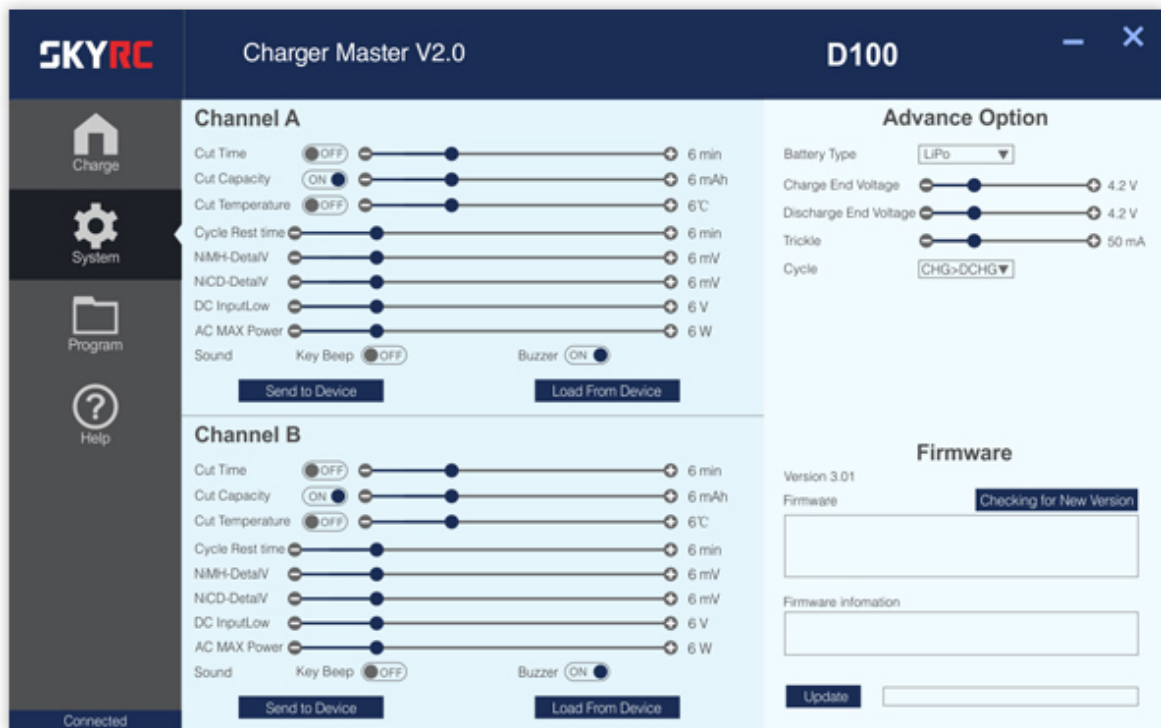

Features

- Channel Synchronous Mode
- High Efficiency with Synchronous Rectification Techniques
- LiHV Mode Available
- Balance Port for Charging/Discharging
- Terminal Voltage Control
- Re-Peak Mode for NiMH/NiCd Battery
- Battery Meter
- Battery Internal Resistance Meter
- PC Communications: USB Port for PC Control & Firmware Upgrade
- Smart Phone Control & Monitor via Wi-Fi Module(SK-600075 Optional Part)
- Maximum Safety Protection

Charge Master

The user can monitor pack voltage, cell voltage and other data during the charging, view charge data in realtime graphs, and can also control charging and update firmware from "Charge Master".

(Note: shown for D100 but is the same for Ultimate Duo version)

TECHNICAL DATA

Input Voltage	DC 11-30V
Charge Circuit Power	DC Input 2x 700W
Discharge Circuit Power	2 x 30W
Charge Current	0.1 - 30.0A
Discharge Current	0.1 - 5.0A
Balance Port Charge Current	10 - 500mA
Current Drian for Balancing Port	Max. 800mA / cell
Trickle Charging Current	50mA - 300mA & OFF
Display Backlight	Blue
Case Material	Alloy
Maximum Cells	LiPo/LiFe/LiIon: 1-8 cells NiMH/NiCd: 1-20 cells Pb: 2-24V