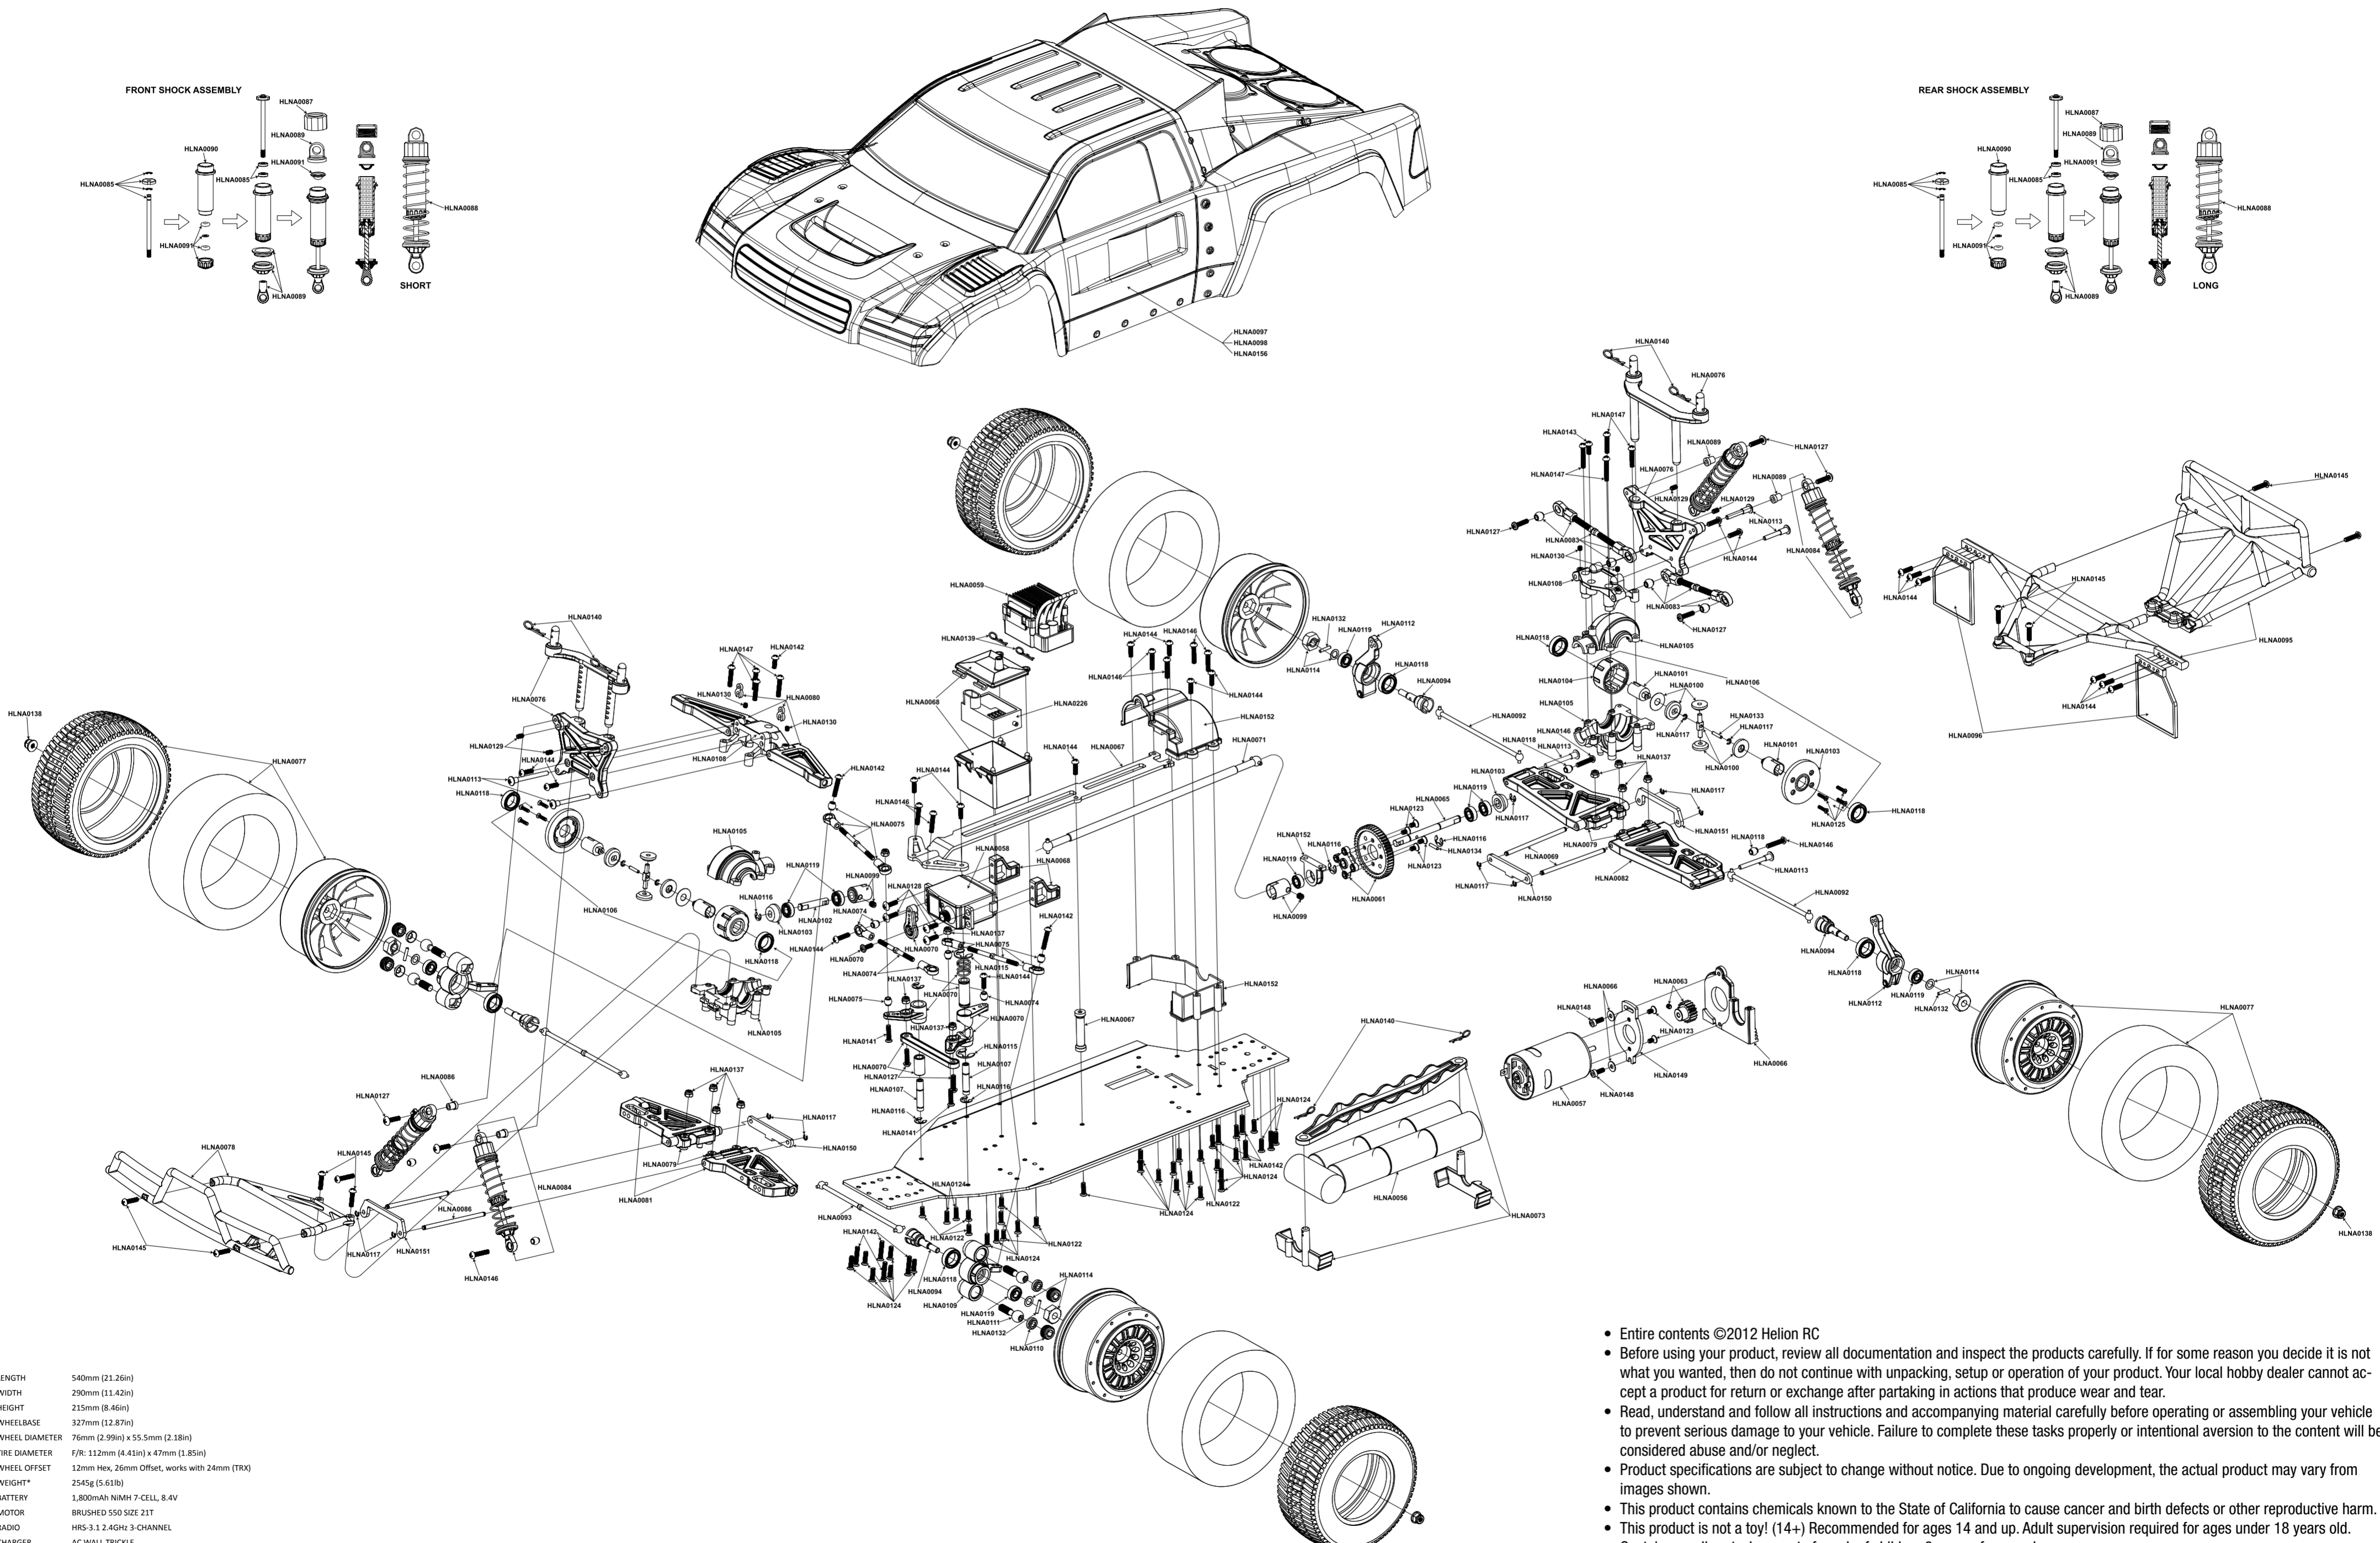

DOMINUS 10SC COMPLETE EXPLODED VIEW

LENGTH	540mm (21.26in)
WIDTH	290mm (11.42in)
HEIGHT	215mm (8.46in)
WHEELBASE	327mm (12.87in)
WHEEL DIAMETER	76mm (2.99in) x 55.5mm (2.18in)
TIRE DIAMETER	F/R: 112mm (4.41in) x 47mm (1.85in)
WHEEL OFFSET	12mm Hex, 26mm Offset, works with 24mm (TRX)
WEIGHT*	2545g (5.61lb)
BATTERY	1,800mAh NiMH 7-CELL, 8.4V
MOTOR	BRUSHED 550 SIZE 21T
RADIO	HRS-3.1 2.4GHz 3-CHANNEL
CHARGER	AC WALL TRICKLE
*APPROXIMATE OUT-OF-THE-BOX WEIGHT	

- Entire contents ©2012 Helion RC
- Before using your product, review all documentation and inspect the products carefully. If for some reason you decide it is not what you wanted, then do not continue with unpacking, setup or operation of your product. Your local hobby dealer cannot accept a product for return or exchange after partaking in actions that produce wear and tear.
- Read, understand and follow all instructions and accompanying material carefully before operating or assembling your vehicle to prevent serious damage to your vehicle. Failure to complete these tasks properly or intentional aversion to the content will be considered abuse and/or neglect.
- Product specifications are subject to change without notice. Due to ongoing development, the actual product may vary from images shown.
- This product contains chemicals known to the State of California to cause cancer and birth defects or other reproductive harm.
- This product is not a toy! (14+) Recommended for ages 14 and up. Adult supervision required for ages under 18 years old. Contains small parts, keep out of reach of children 3 years of age and younger.