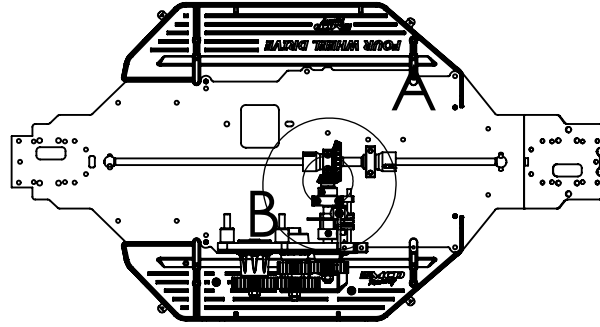

B

ADJUST GEARS GAP 0,1 - 0,2 mm

C

D

C

D

ADJUST CORRECT GEAR MESHING BY USING BEARING SHIMS AND LAY SHAFT SET SCREW

CENTER GEARS ASSEMBLY