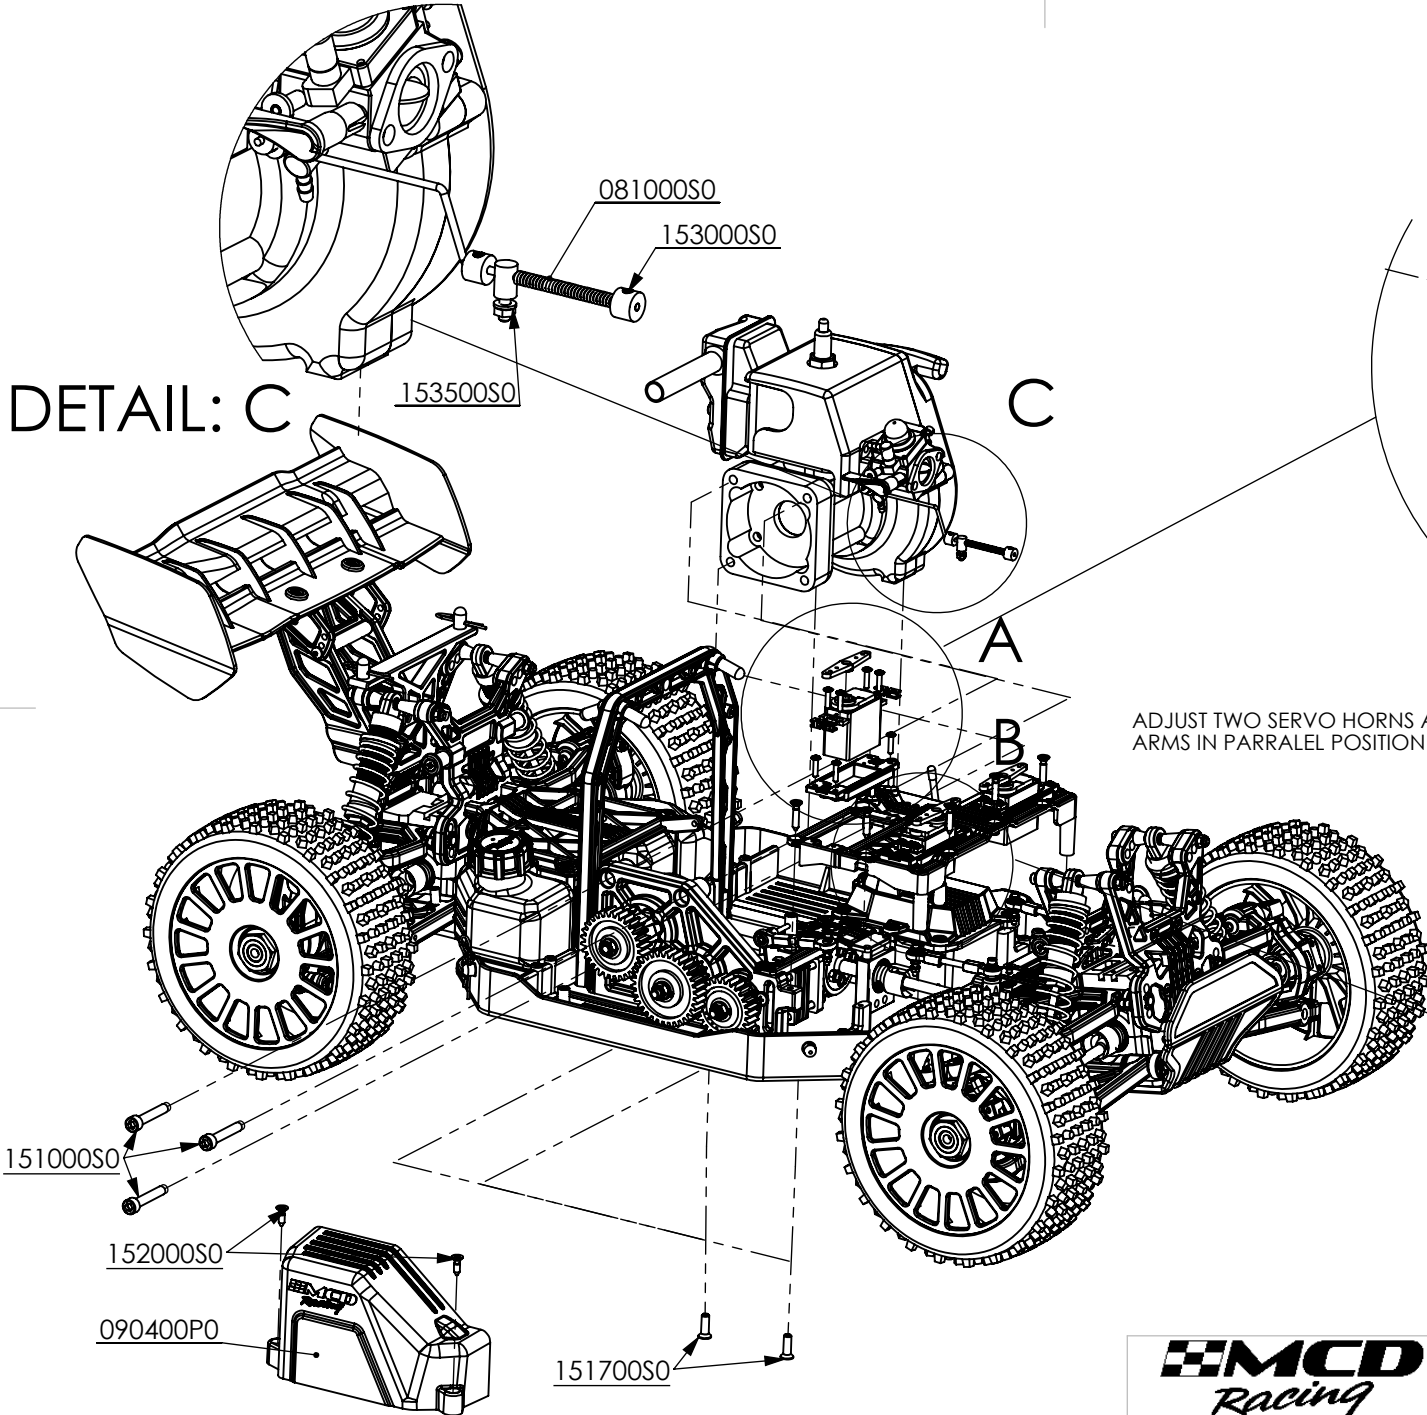

D

ADJUST TWO SERVO HORNS AND STEERING ARMS IN PARRALEL POSITION

DWG NO: 003100V4

ENGINE - SERVO ASS'Y

A4

DWG NO: 003100V4

CENTER - EXPLODED

A4