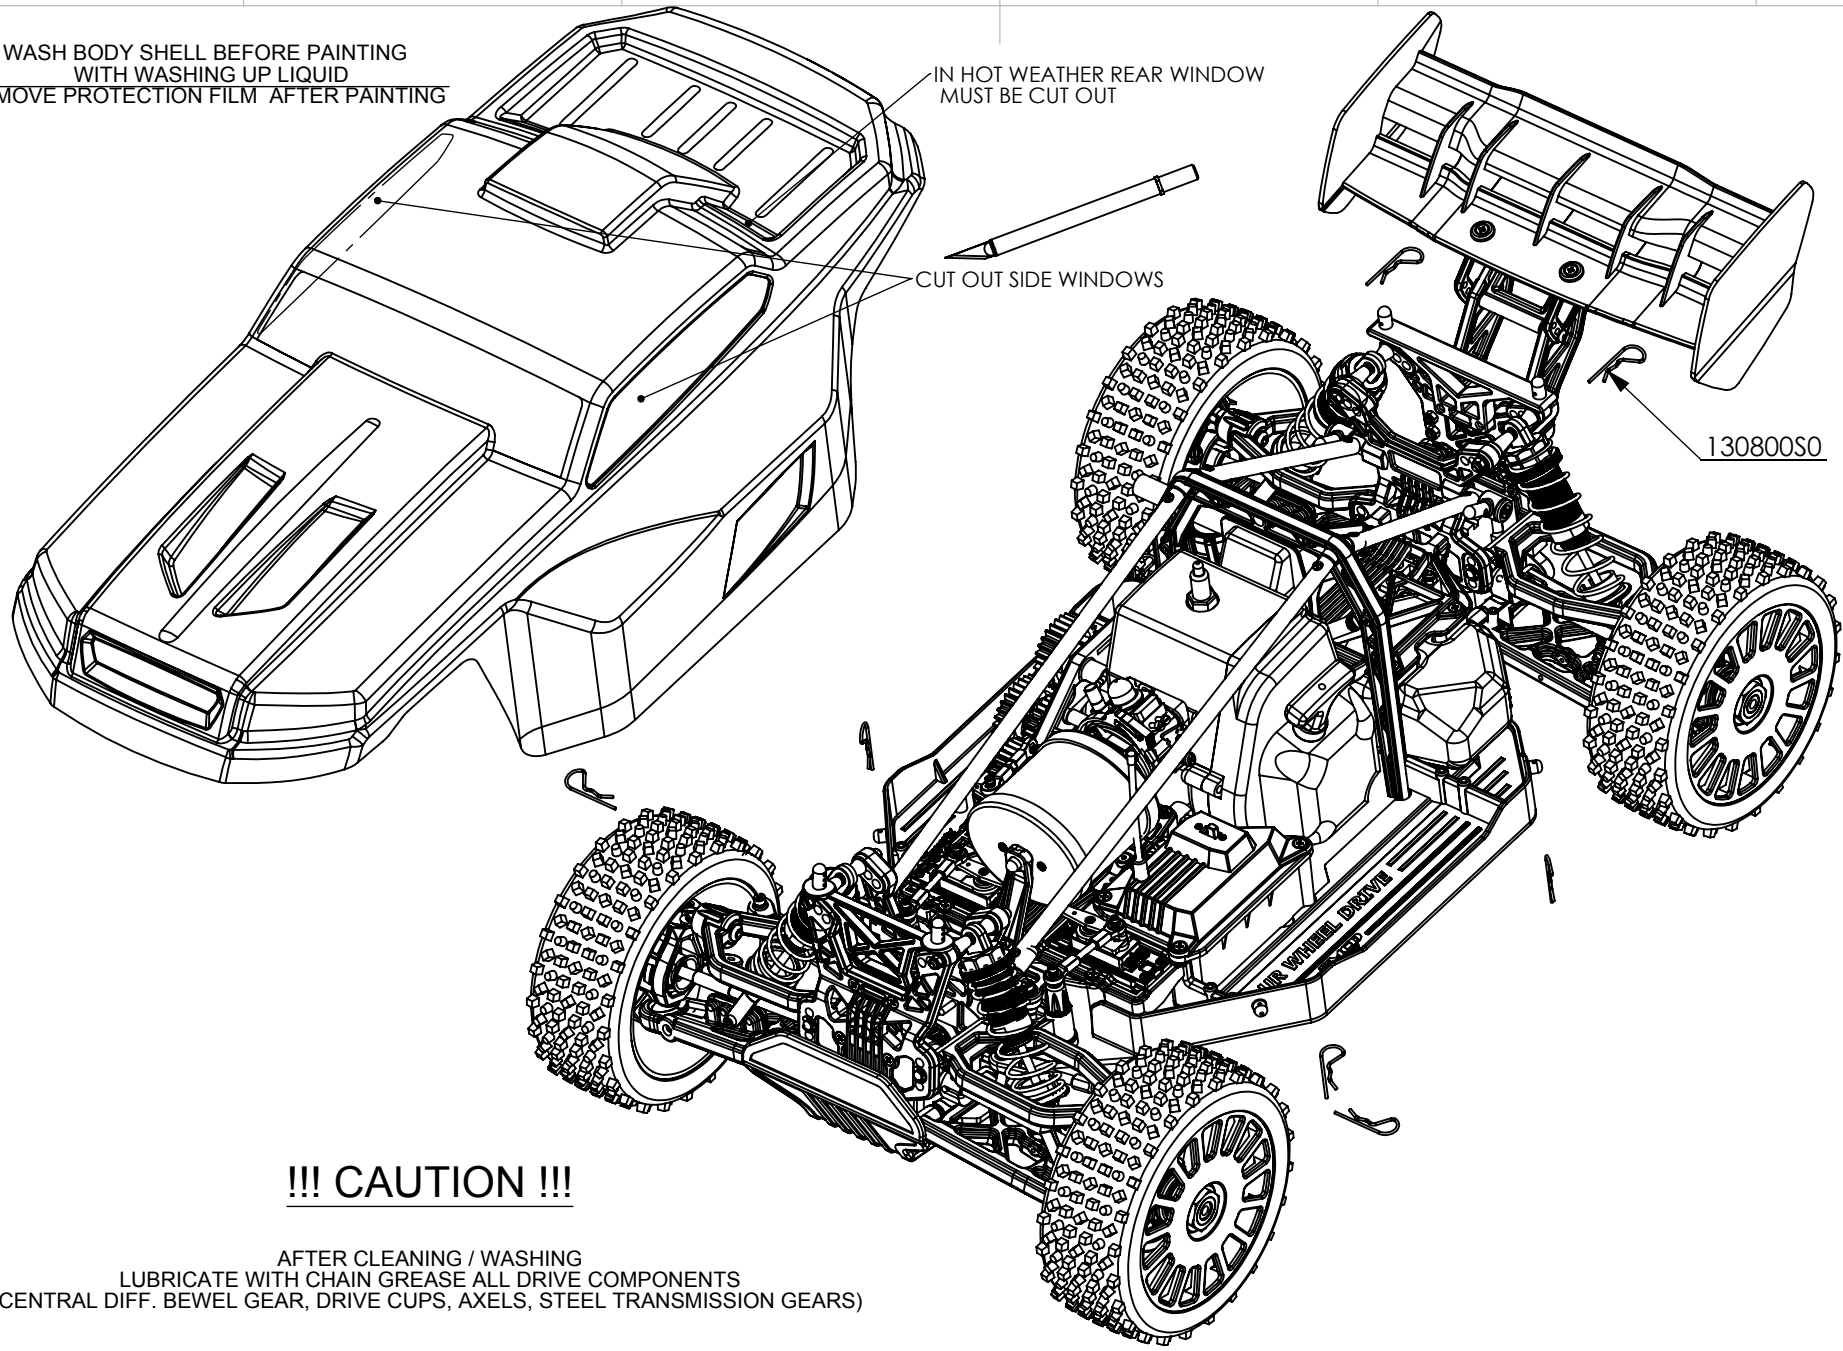

WASH BODY SHELL BEFORE PAINTING
WITH WASHING UP LIQUID
REMOVE PROTECTION FILM AFTER PAINTING

IN HOT WEATHER REAR WINDOW
MUST BE CUT OUT

CUT OUT SIDE WINDOWS

130800S0

!!! CAUTION !!!

AFTER CLEANING / WASHING
LUBRICATE WITH CHAIN GREASE ALL DRIVE COMPONENTS
(CENTRAL DIFF. BEWEL GEAR, DRIVE CUPS, AXELS, STEEL TRANSMISSION GEARS)

DWG NO: 003100V4

GENERAL VIEW

A4