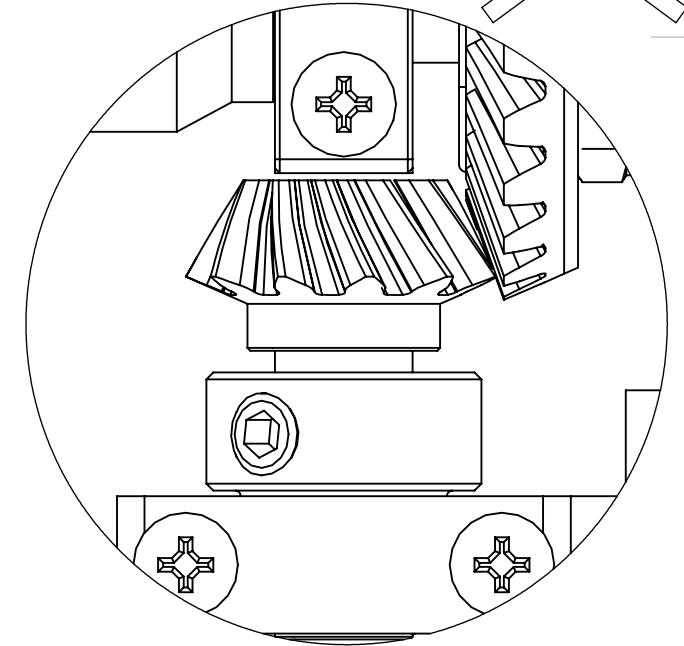

B

ADJUST GEARS GAP 0,1 - 0,2 mm

C

D

C

D

ADJUST CORRECT GEAR MESHING BY USING BEARING SHIMS AND LAY SHAFT SET SCREW

CENTER GEARS ASSEMBLY