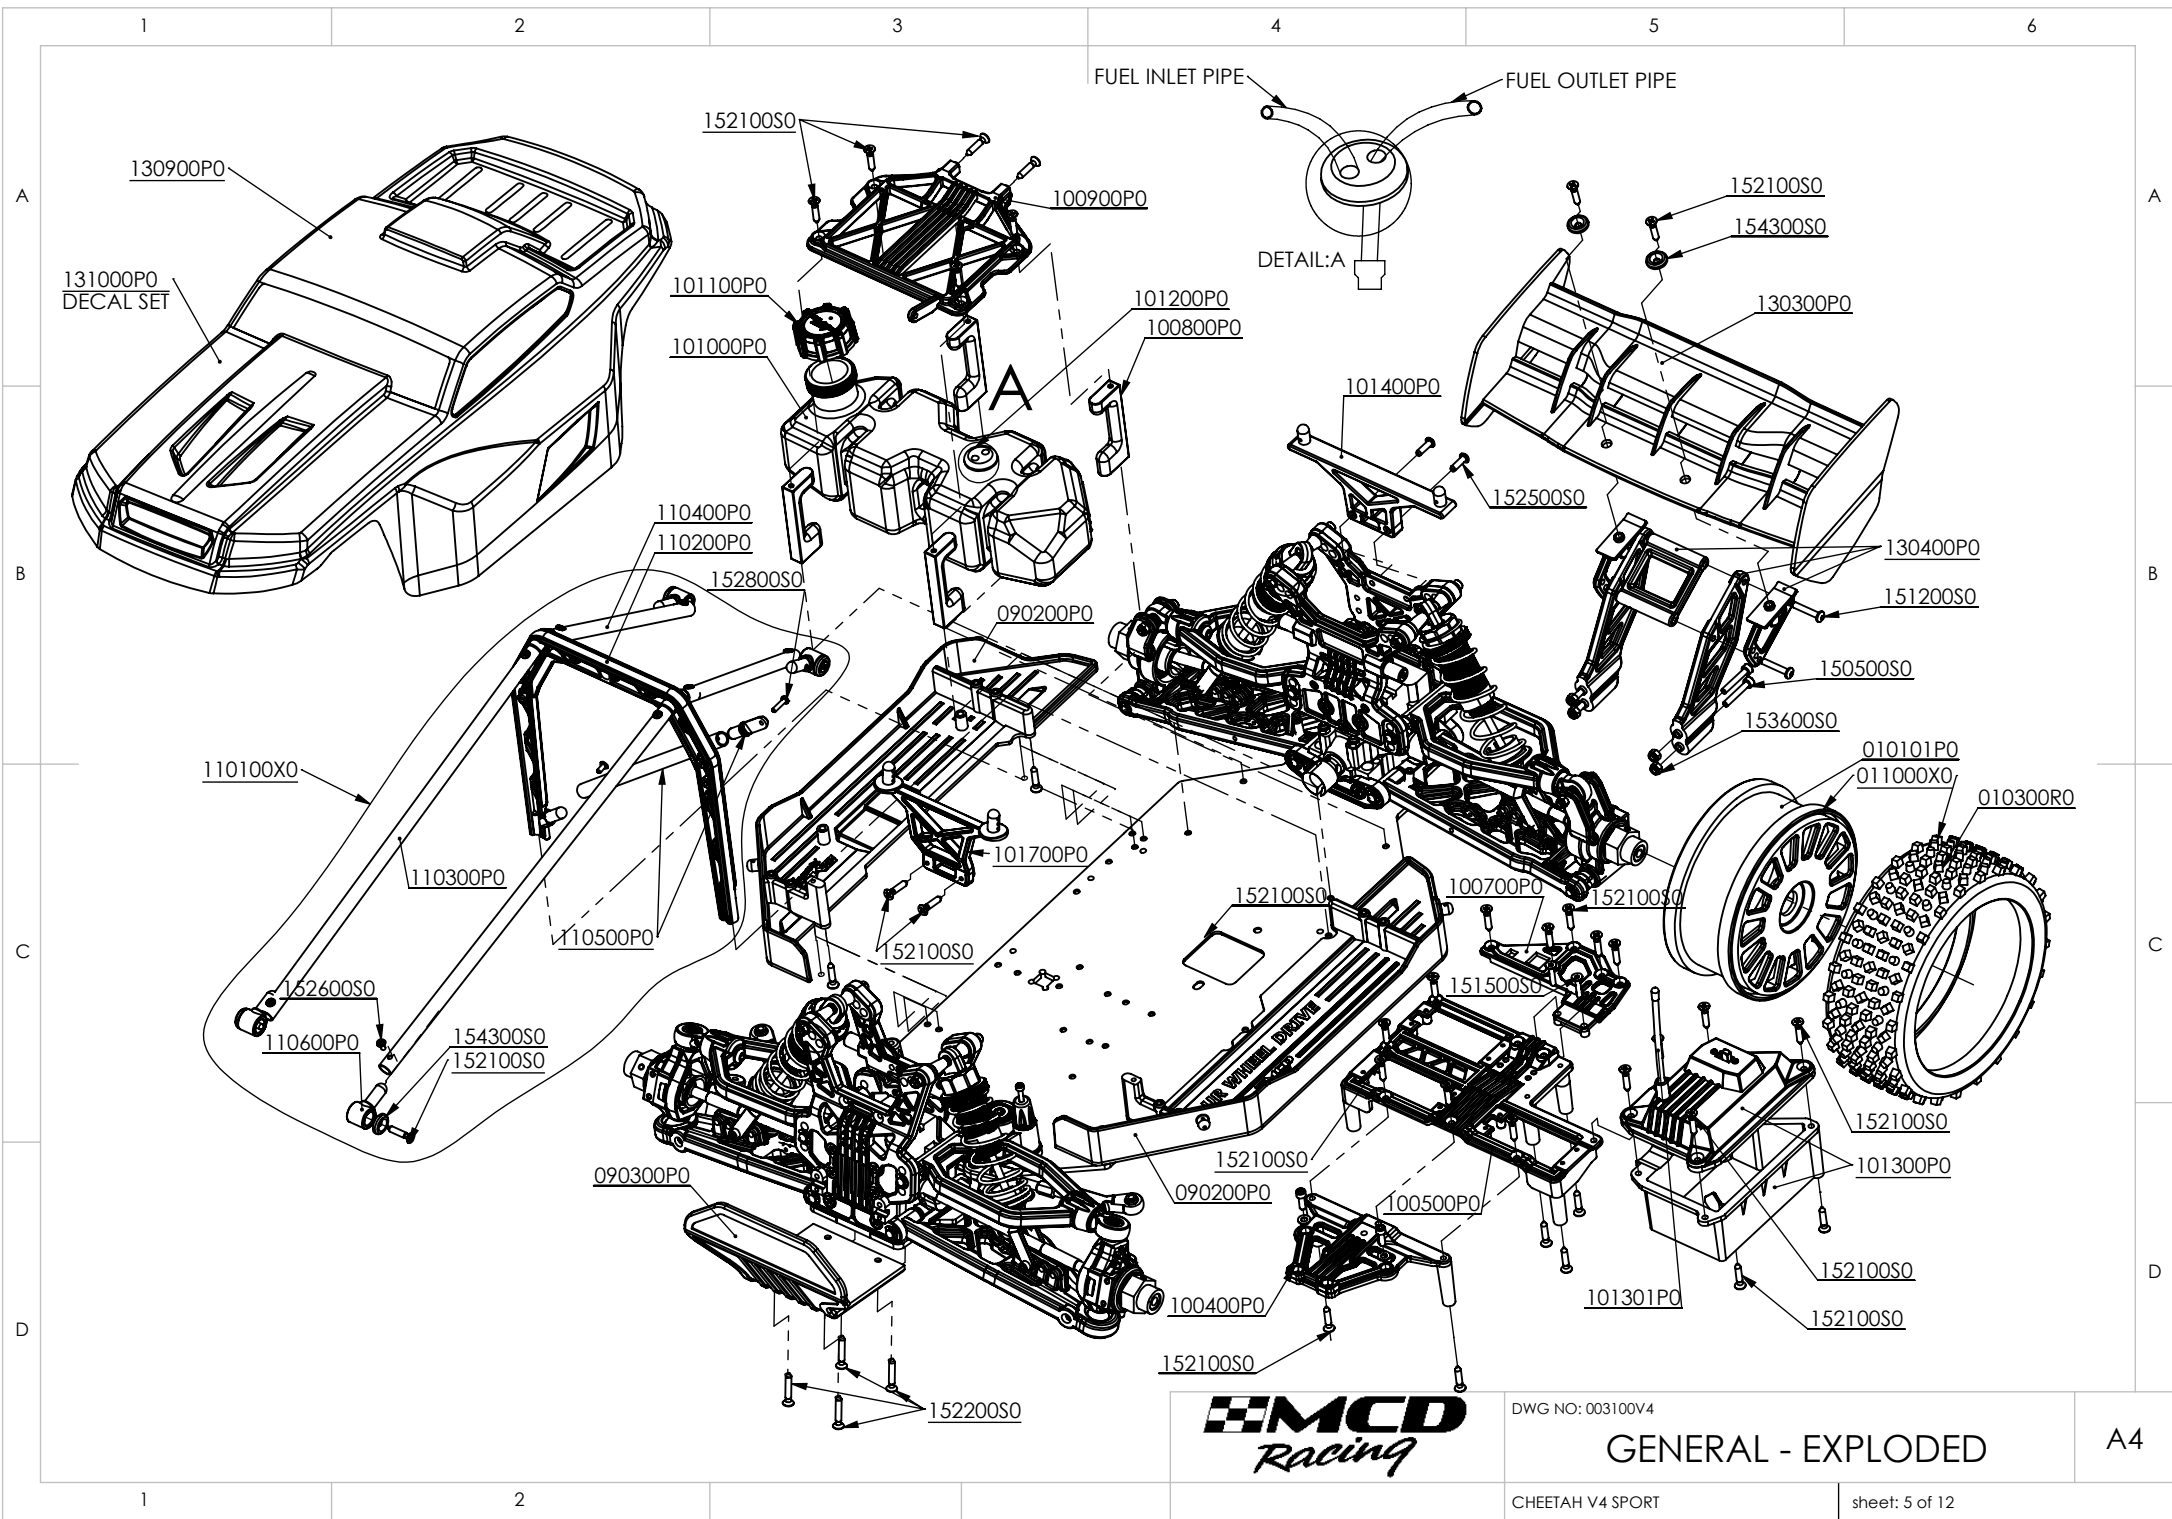

D

ADJUST TWO SERVO HORNS AND STEERING ARMS IN PARRALEL POSITION

DWG NO: 003100V4

ENGINE - SERVO ASS'Y

A4

DWG NO: 003100V4

CENTER - EXPLODED

A4