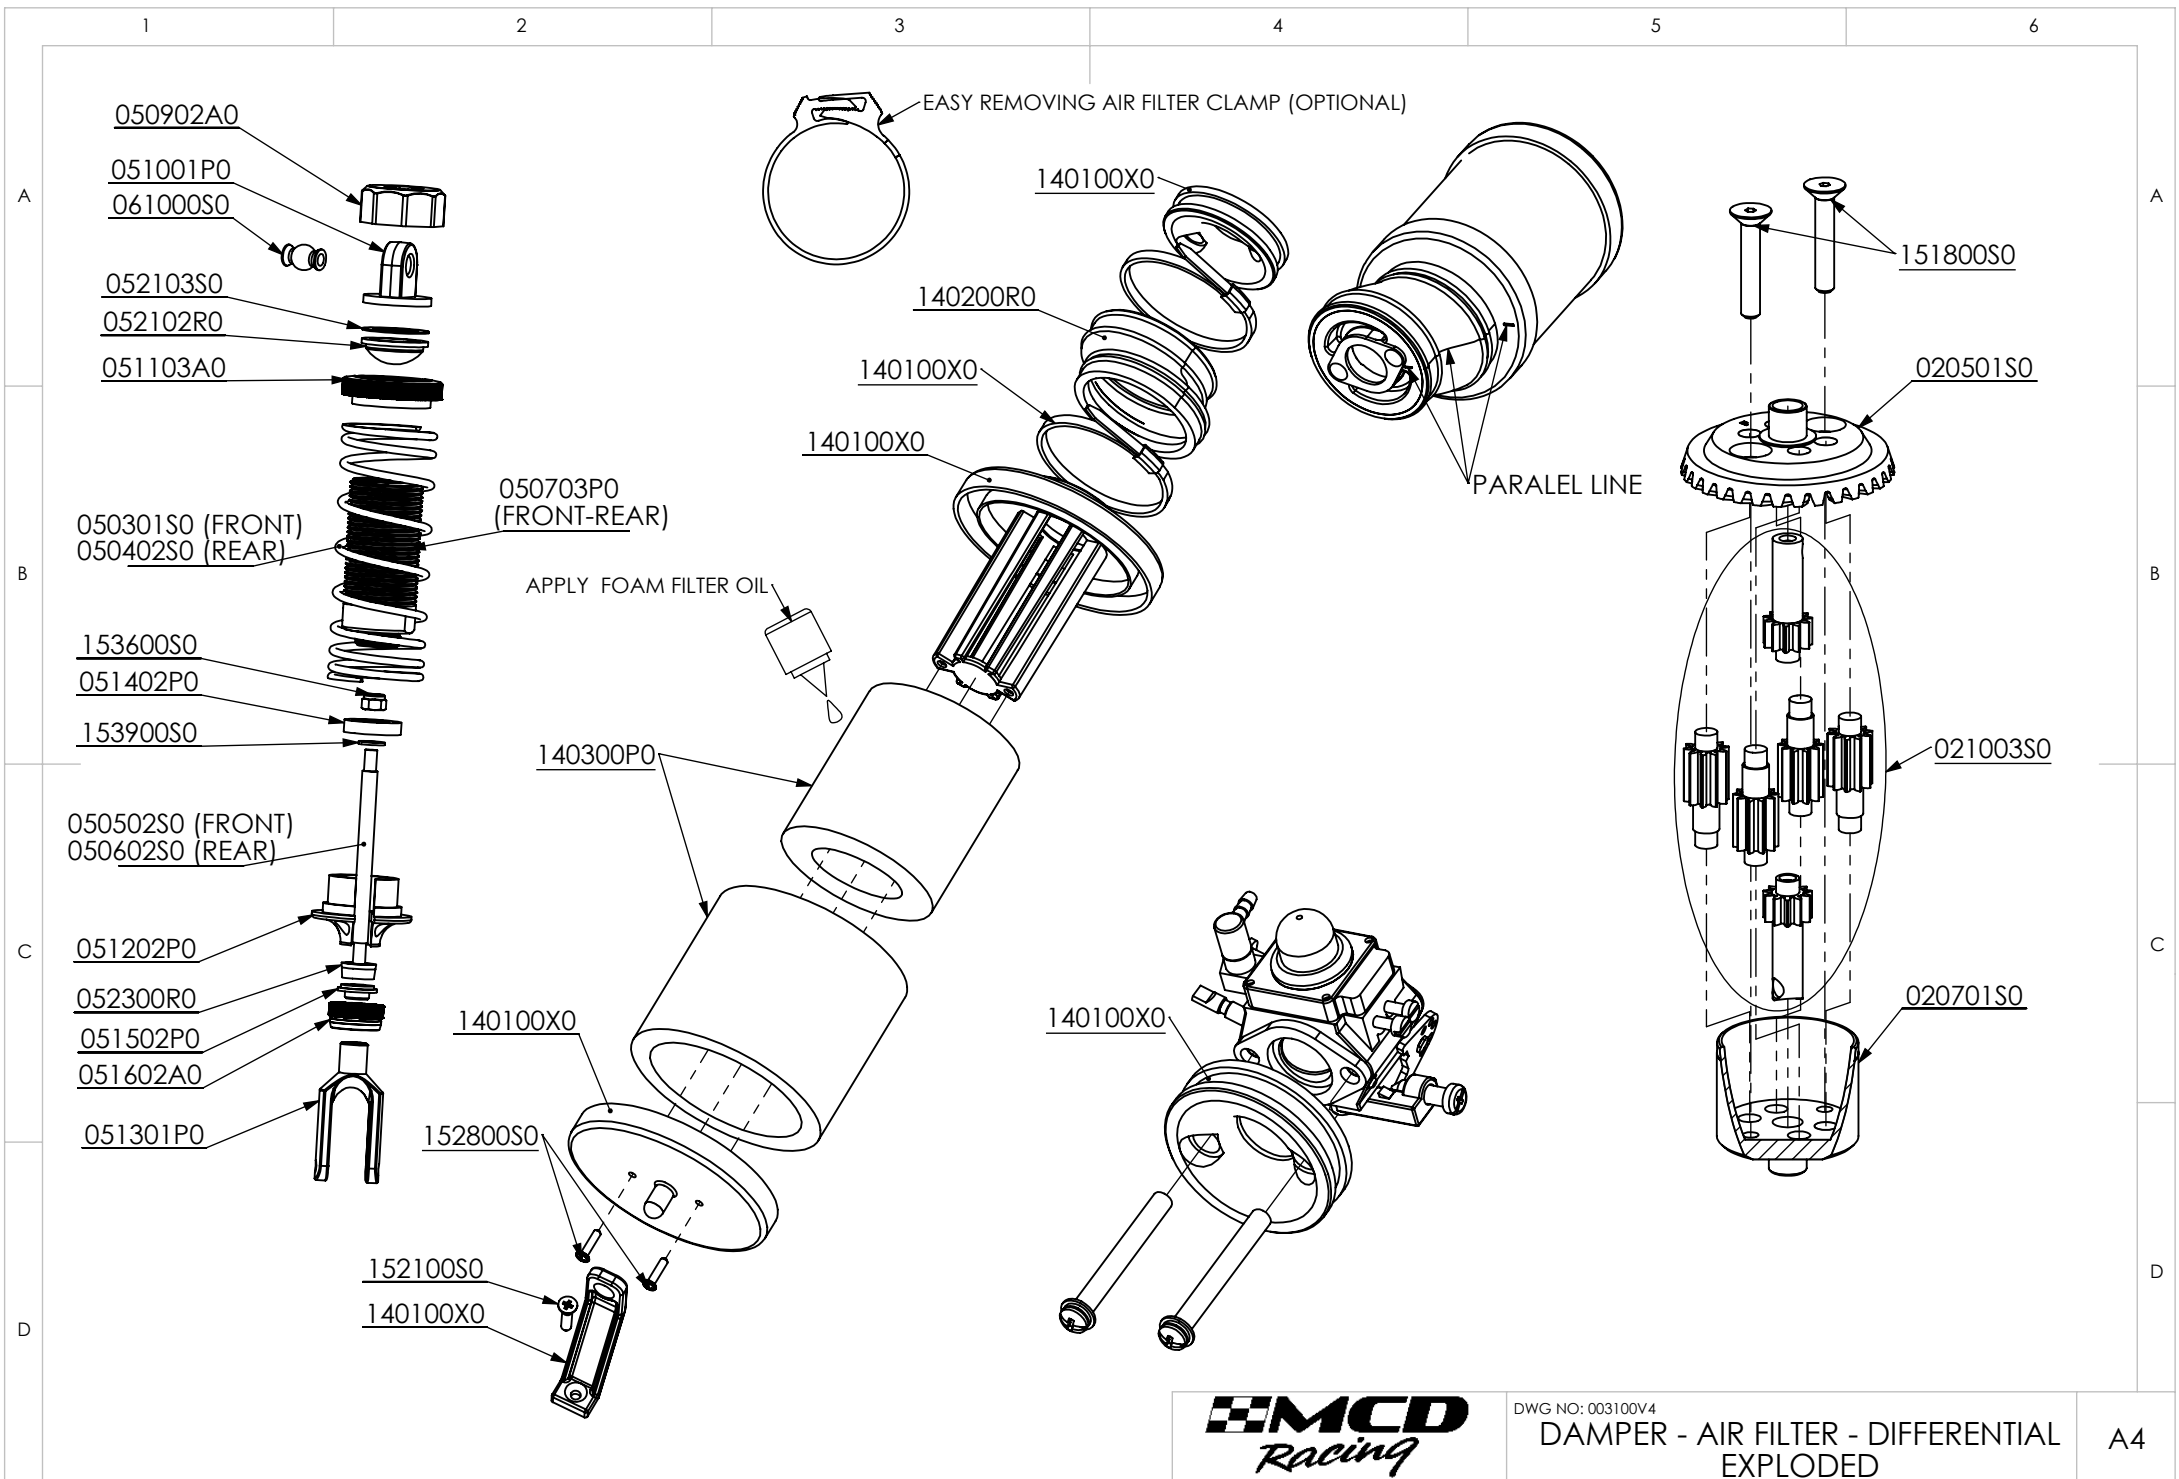

DWG NO: 003100V4
DAMPER - AIR FILTER - DIFFERENTIAL EXPLODED

A4