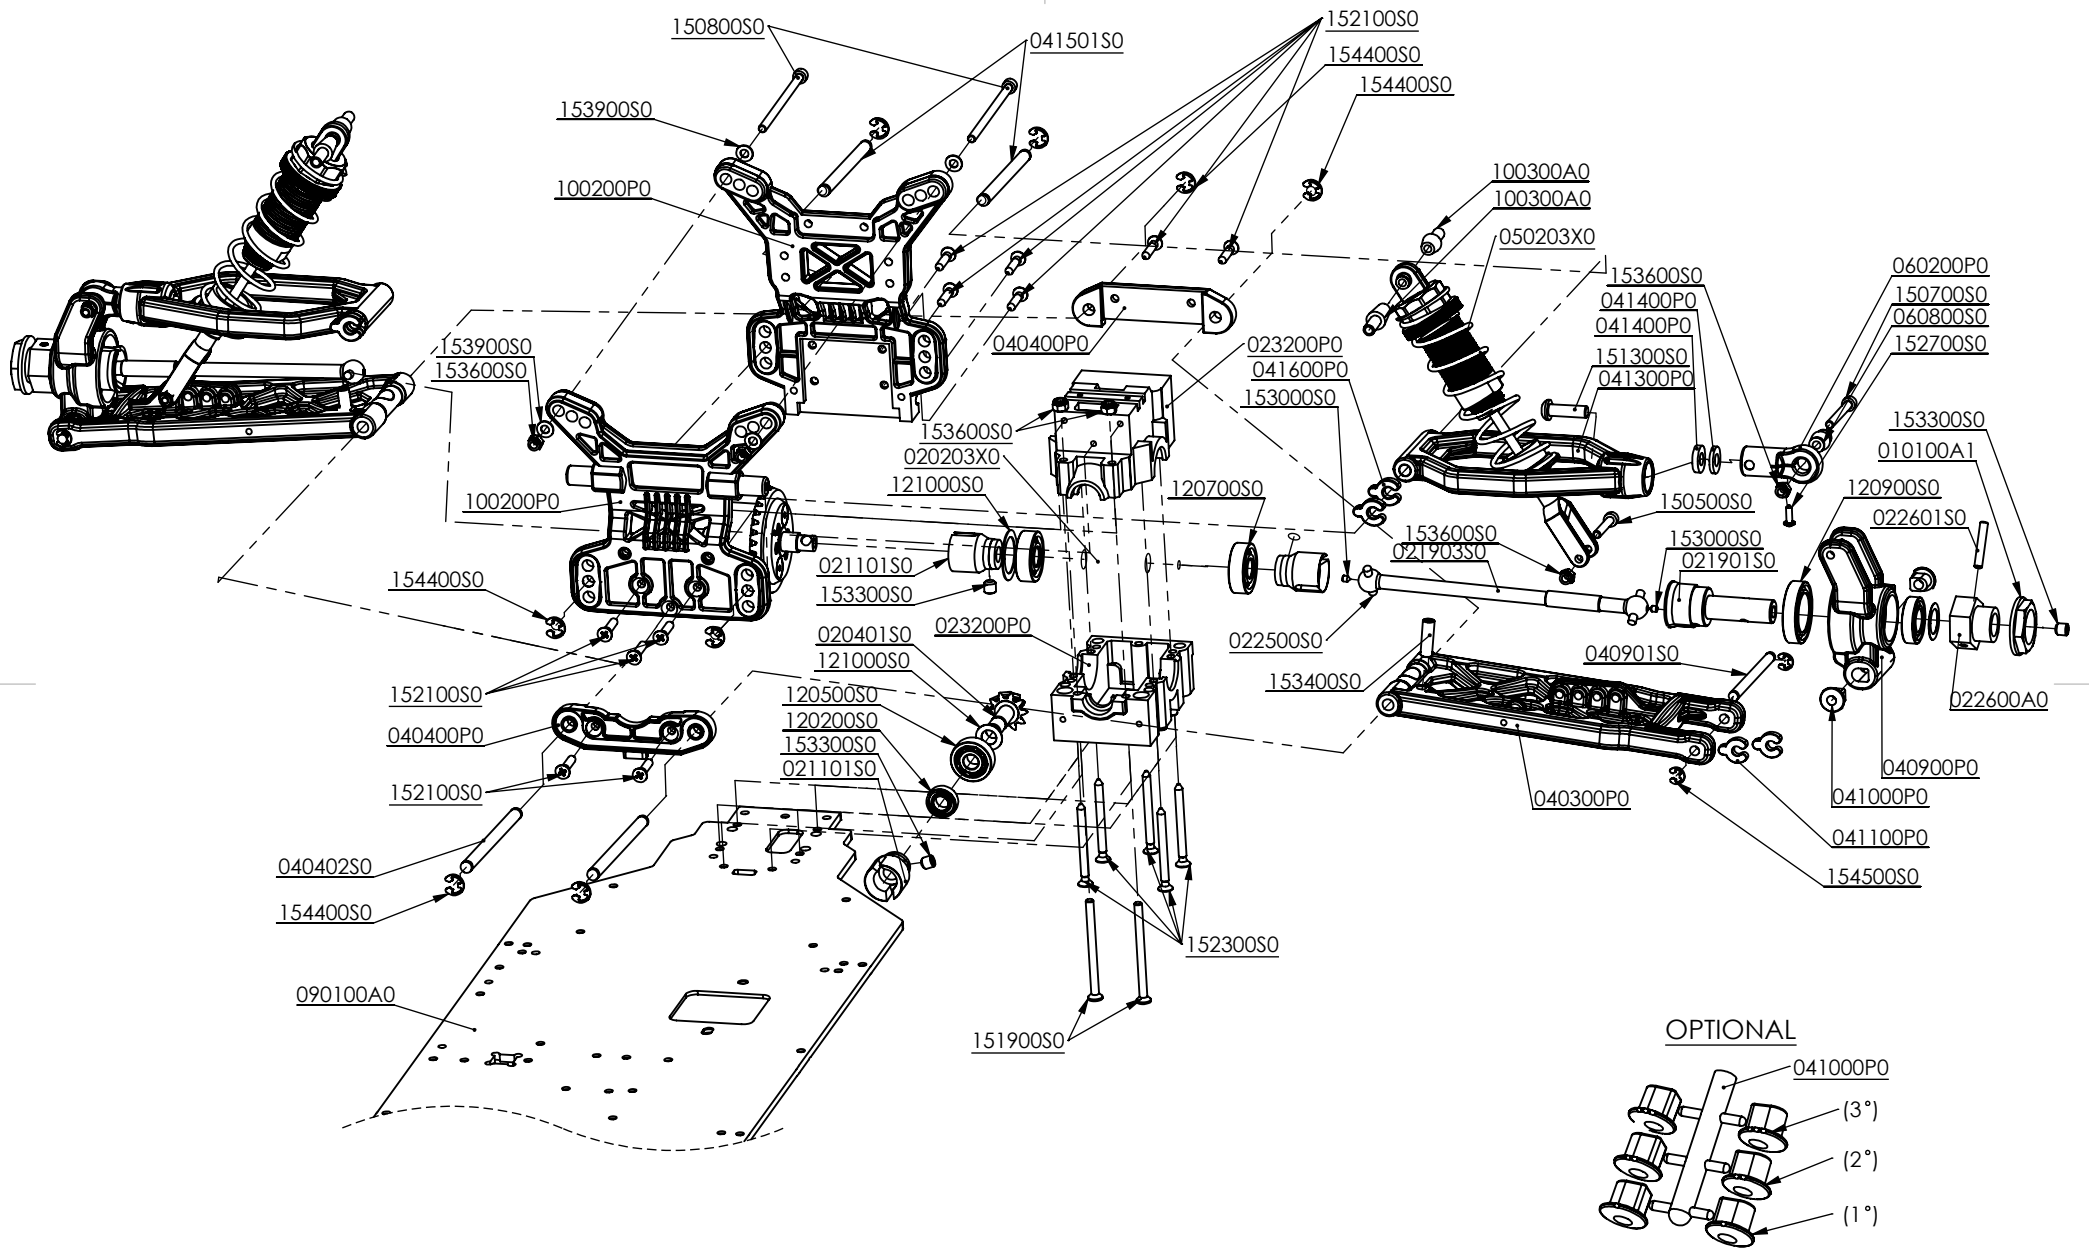

DWG NO: 003100V4

REAR - EXPLODED

A4

CHEETAH V4 SPORT

sheet: 8 of 12