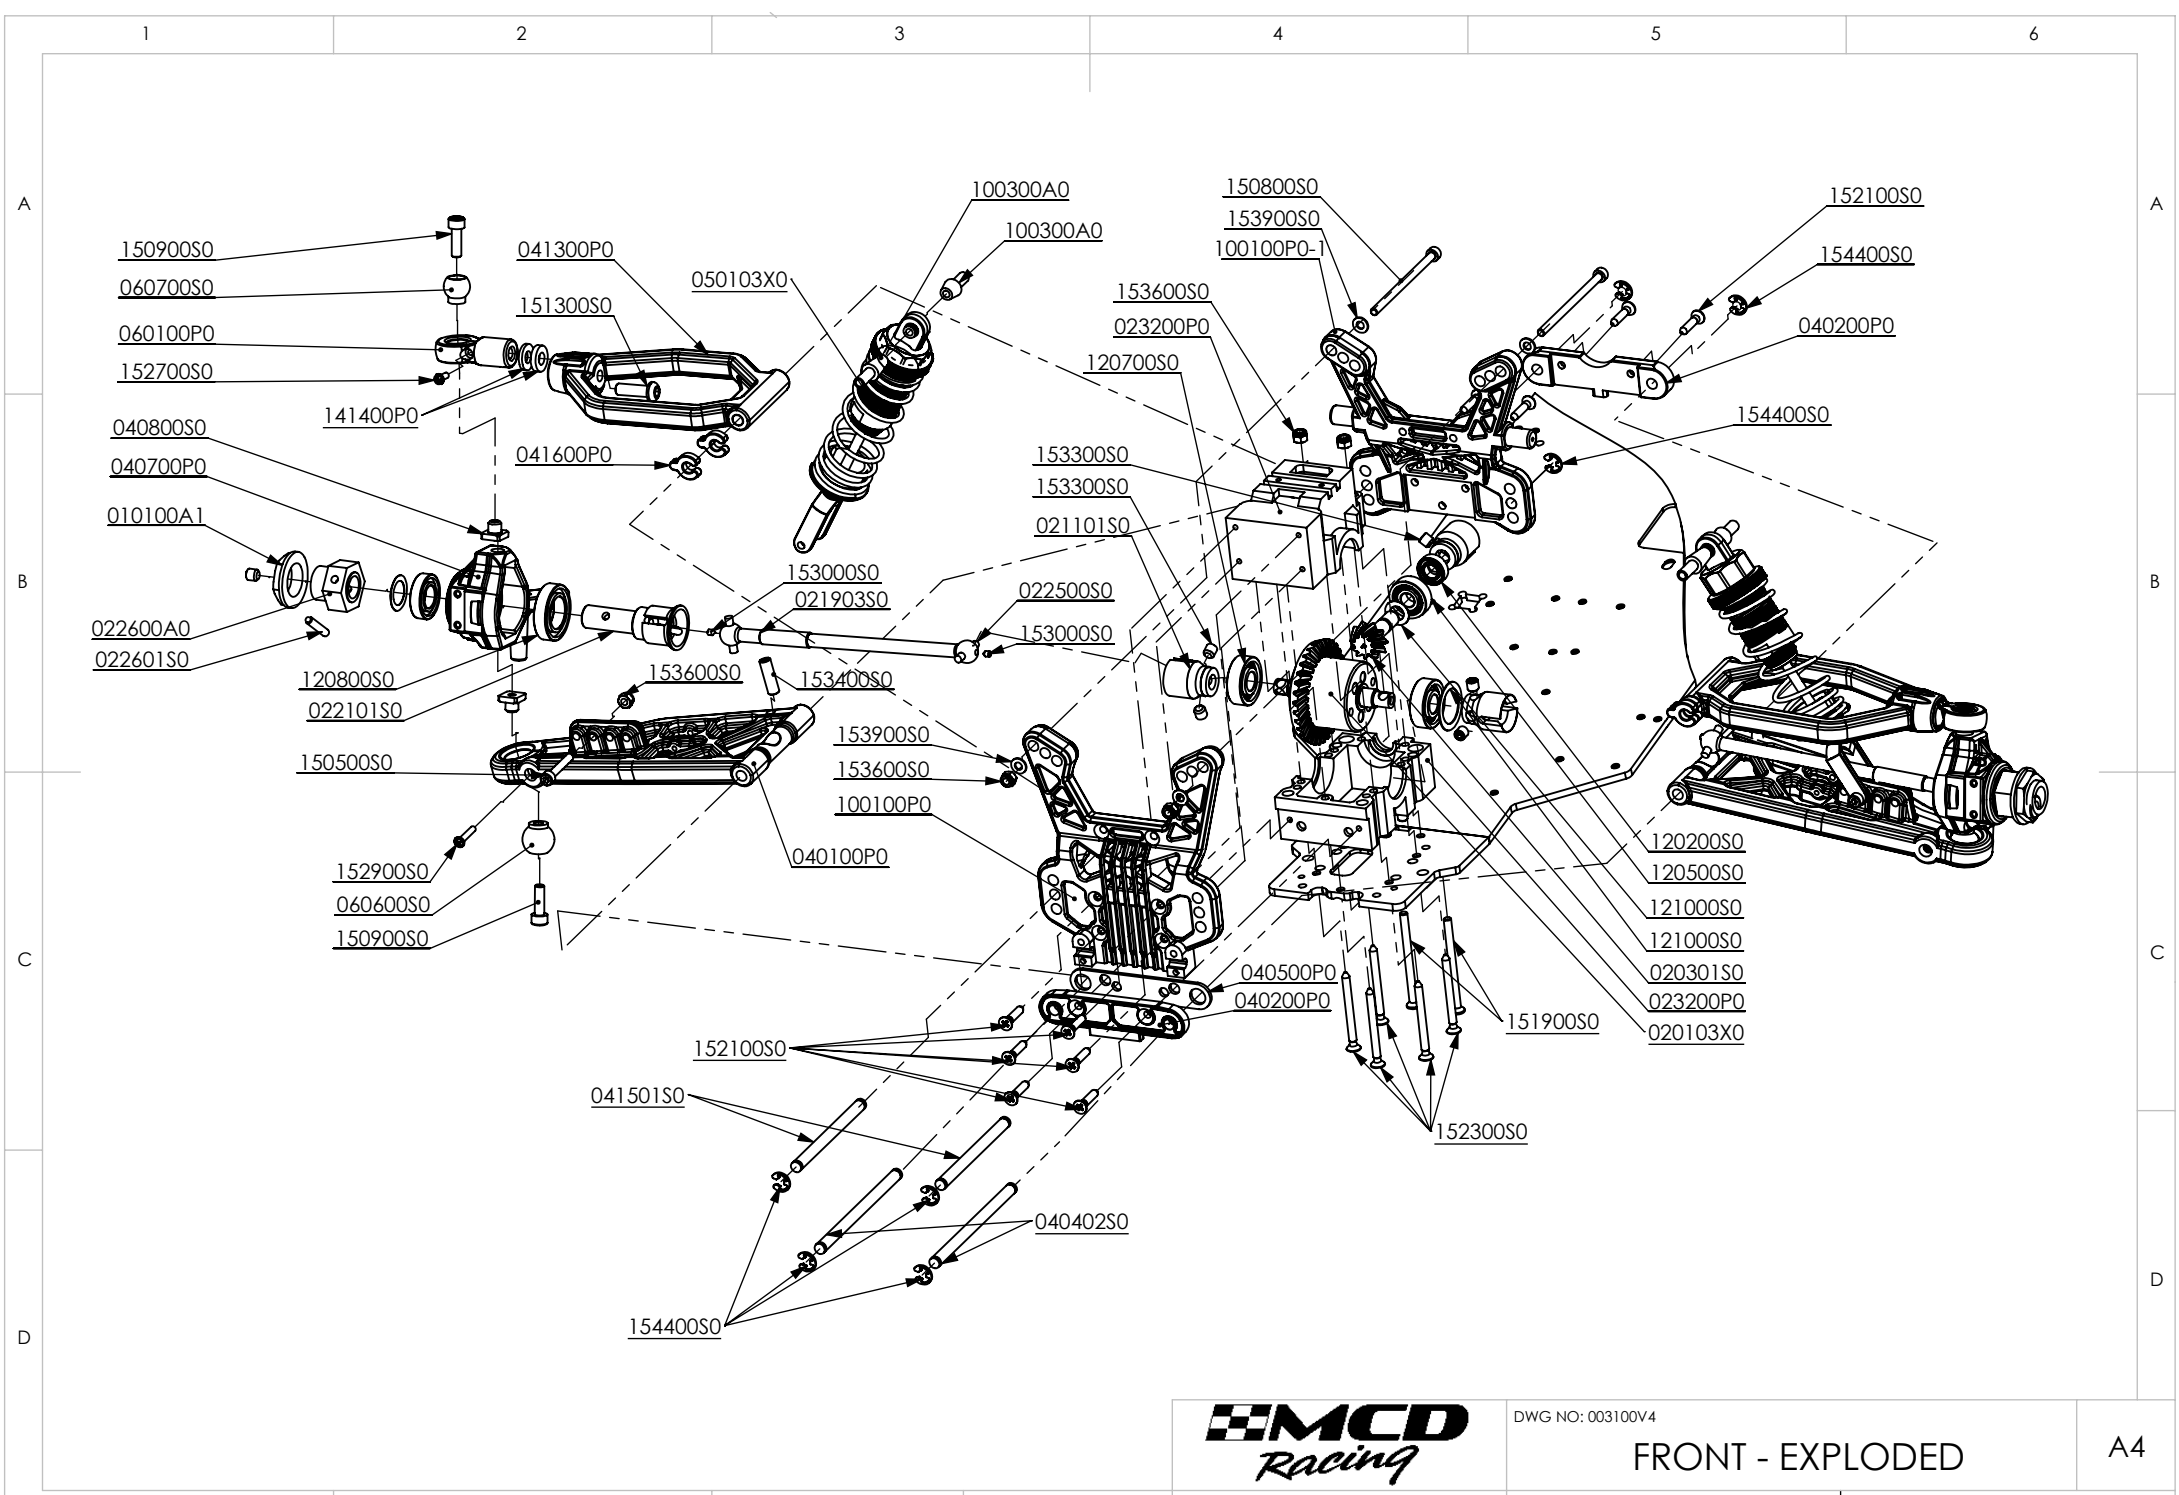

DWG NO: 003100V4

FRONT - EXPLODED

A4

CHEETAH V4 SPORT

sheet: 7 of 12