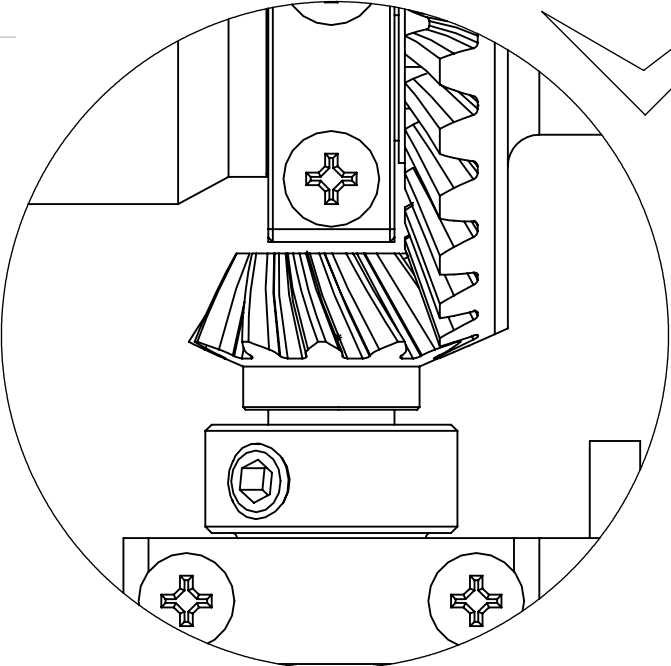

B

ADJUST GEARS GAP 0,1 - 0,2 mm

C

D

C

D

ADJUST CORRECT GEAR MESHING BY USING BEARING SHIMS AND LAY SHAFT SET SCREW

CENTER GEARS ASSEMBLY