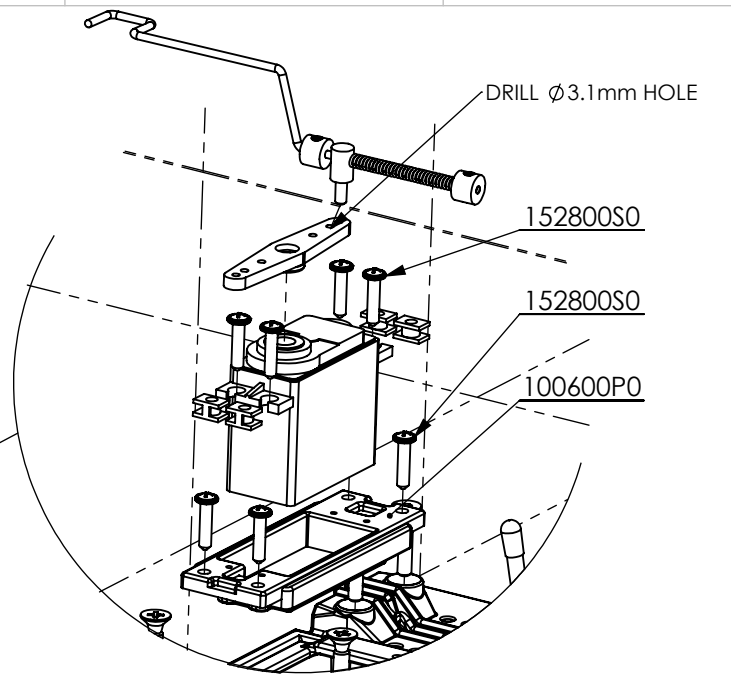

D

ADJUST TWO SERVO HORNS AND STEERING ARMS IN PARRALEL POSITION

DWG NO: 003100V4

ENGINE - SERVO ASS'Y

A4

DWG NO: 003100V4

CENTER - EXPLODED

A4