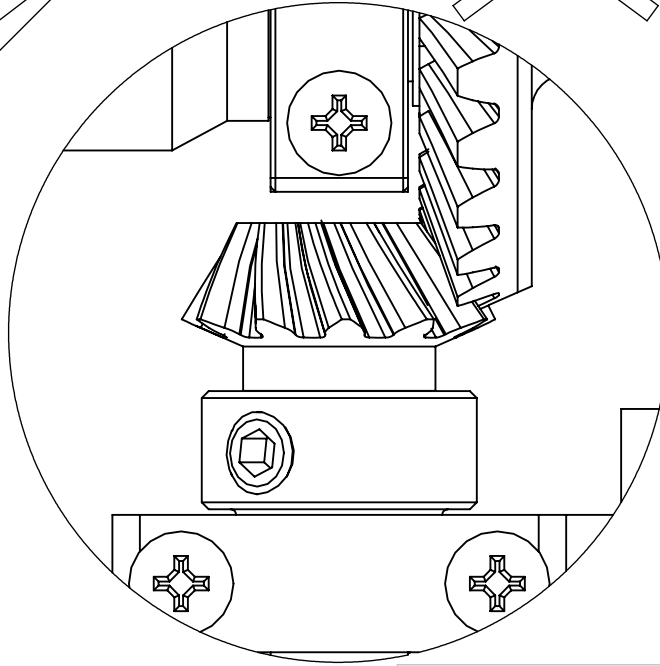

B

ADJUST GEARS GAP 0,1 - 0,2 mm

C

D

C

D

ADJUST CORRECT GEAR MESHING BY USING BEARING SHIMS AND LAY SHAFT SET SCREW

CENTER GEARS ASSEMBLY