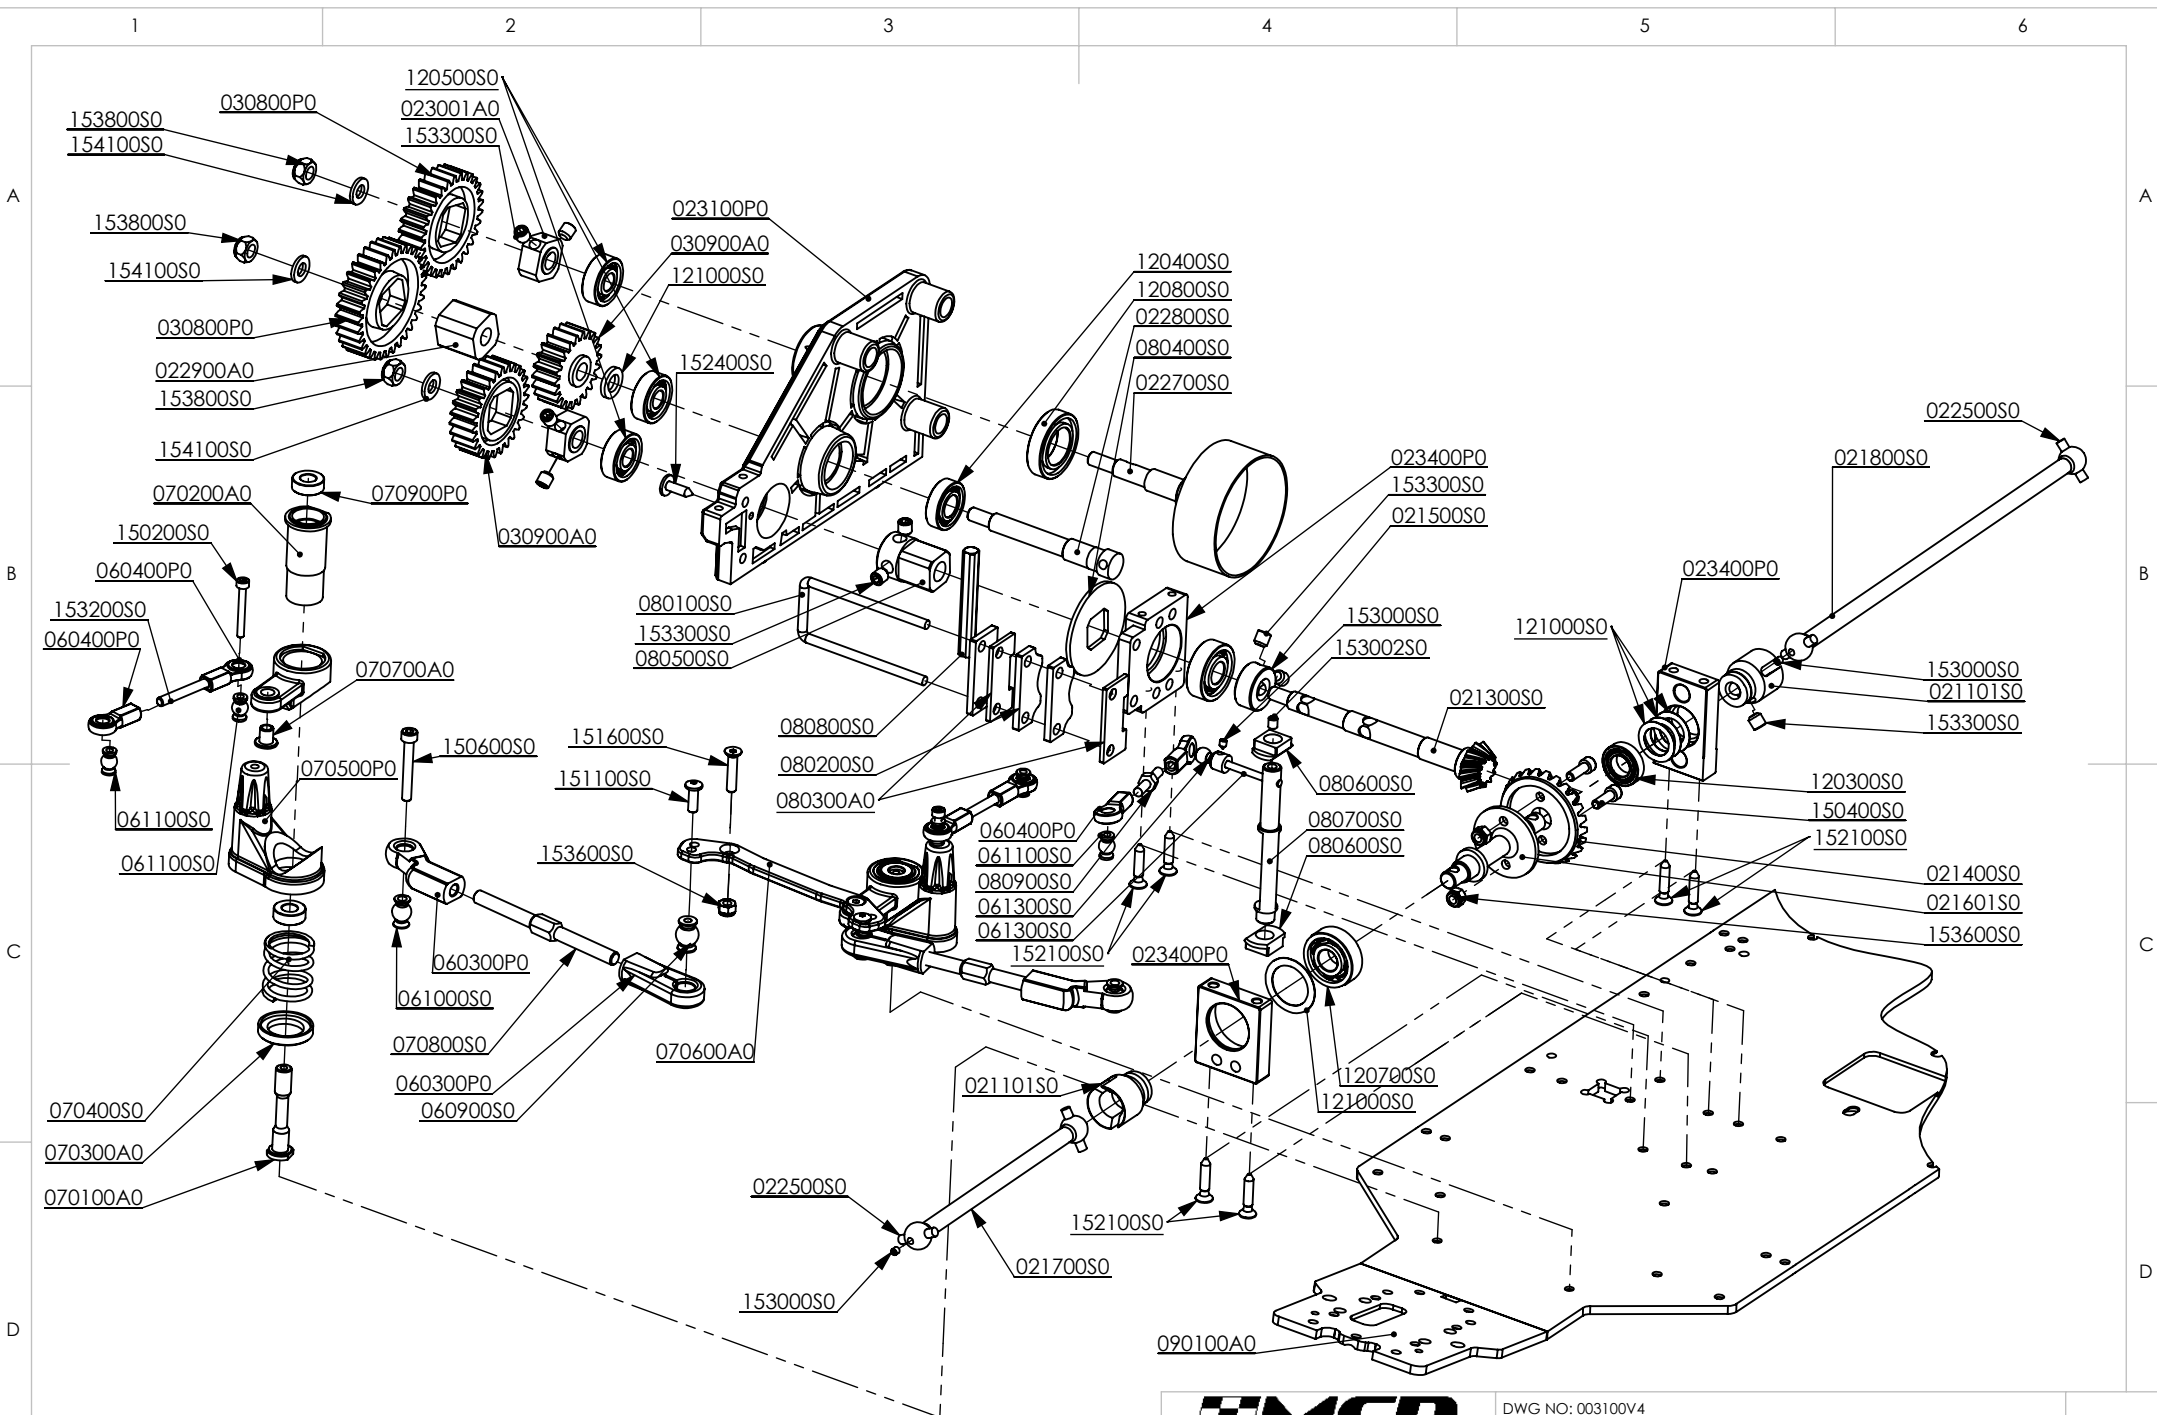

D

ADJUST TWO SERVO HORNS AND STEERING ARMS IN PARRALEL POSITION

DWG NO: 003100V4

ENGINE - SERVO ASS'Y

A4

DWG NO: 003100V4

CENTER - EXPLODED

A4