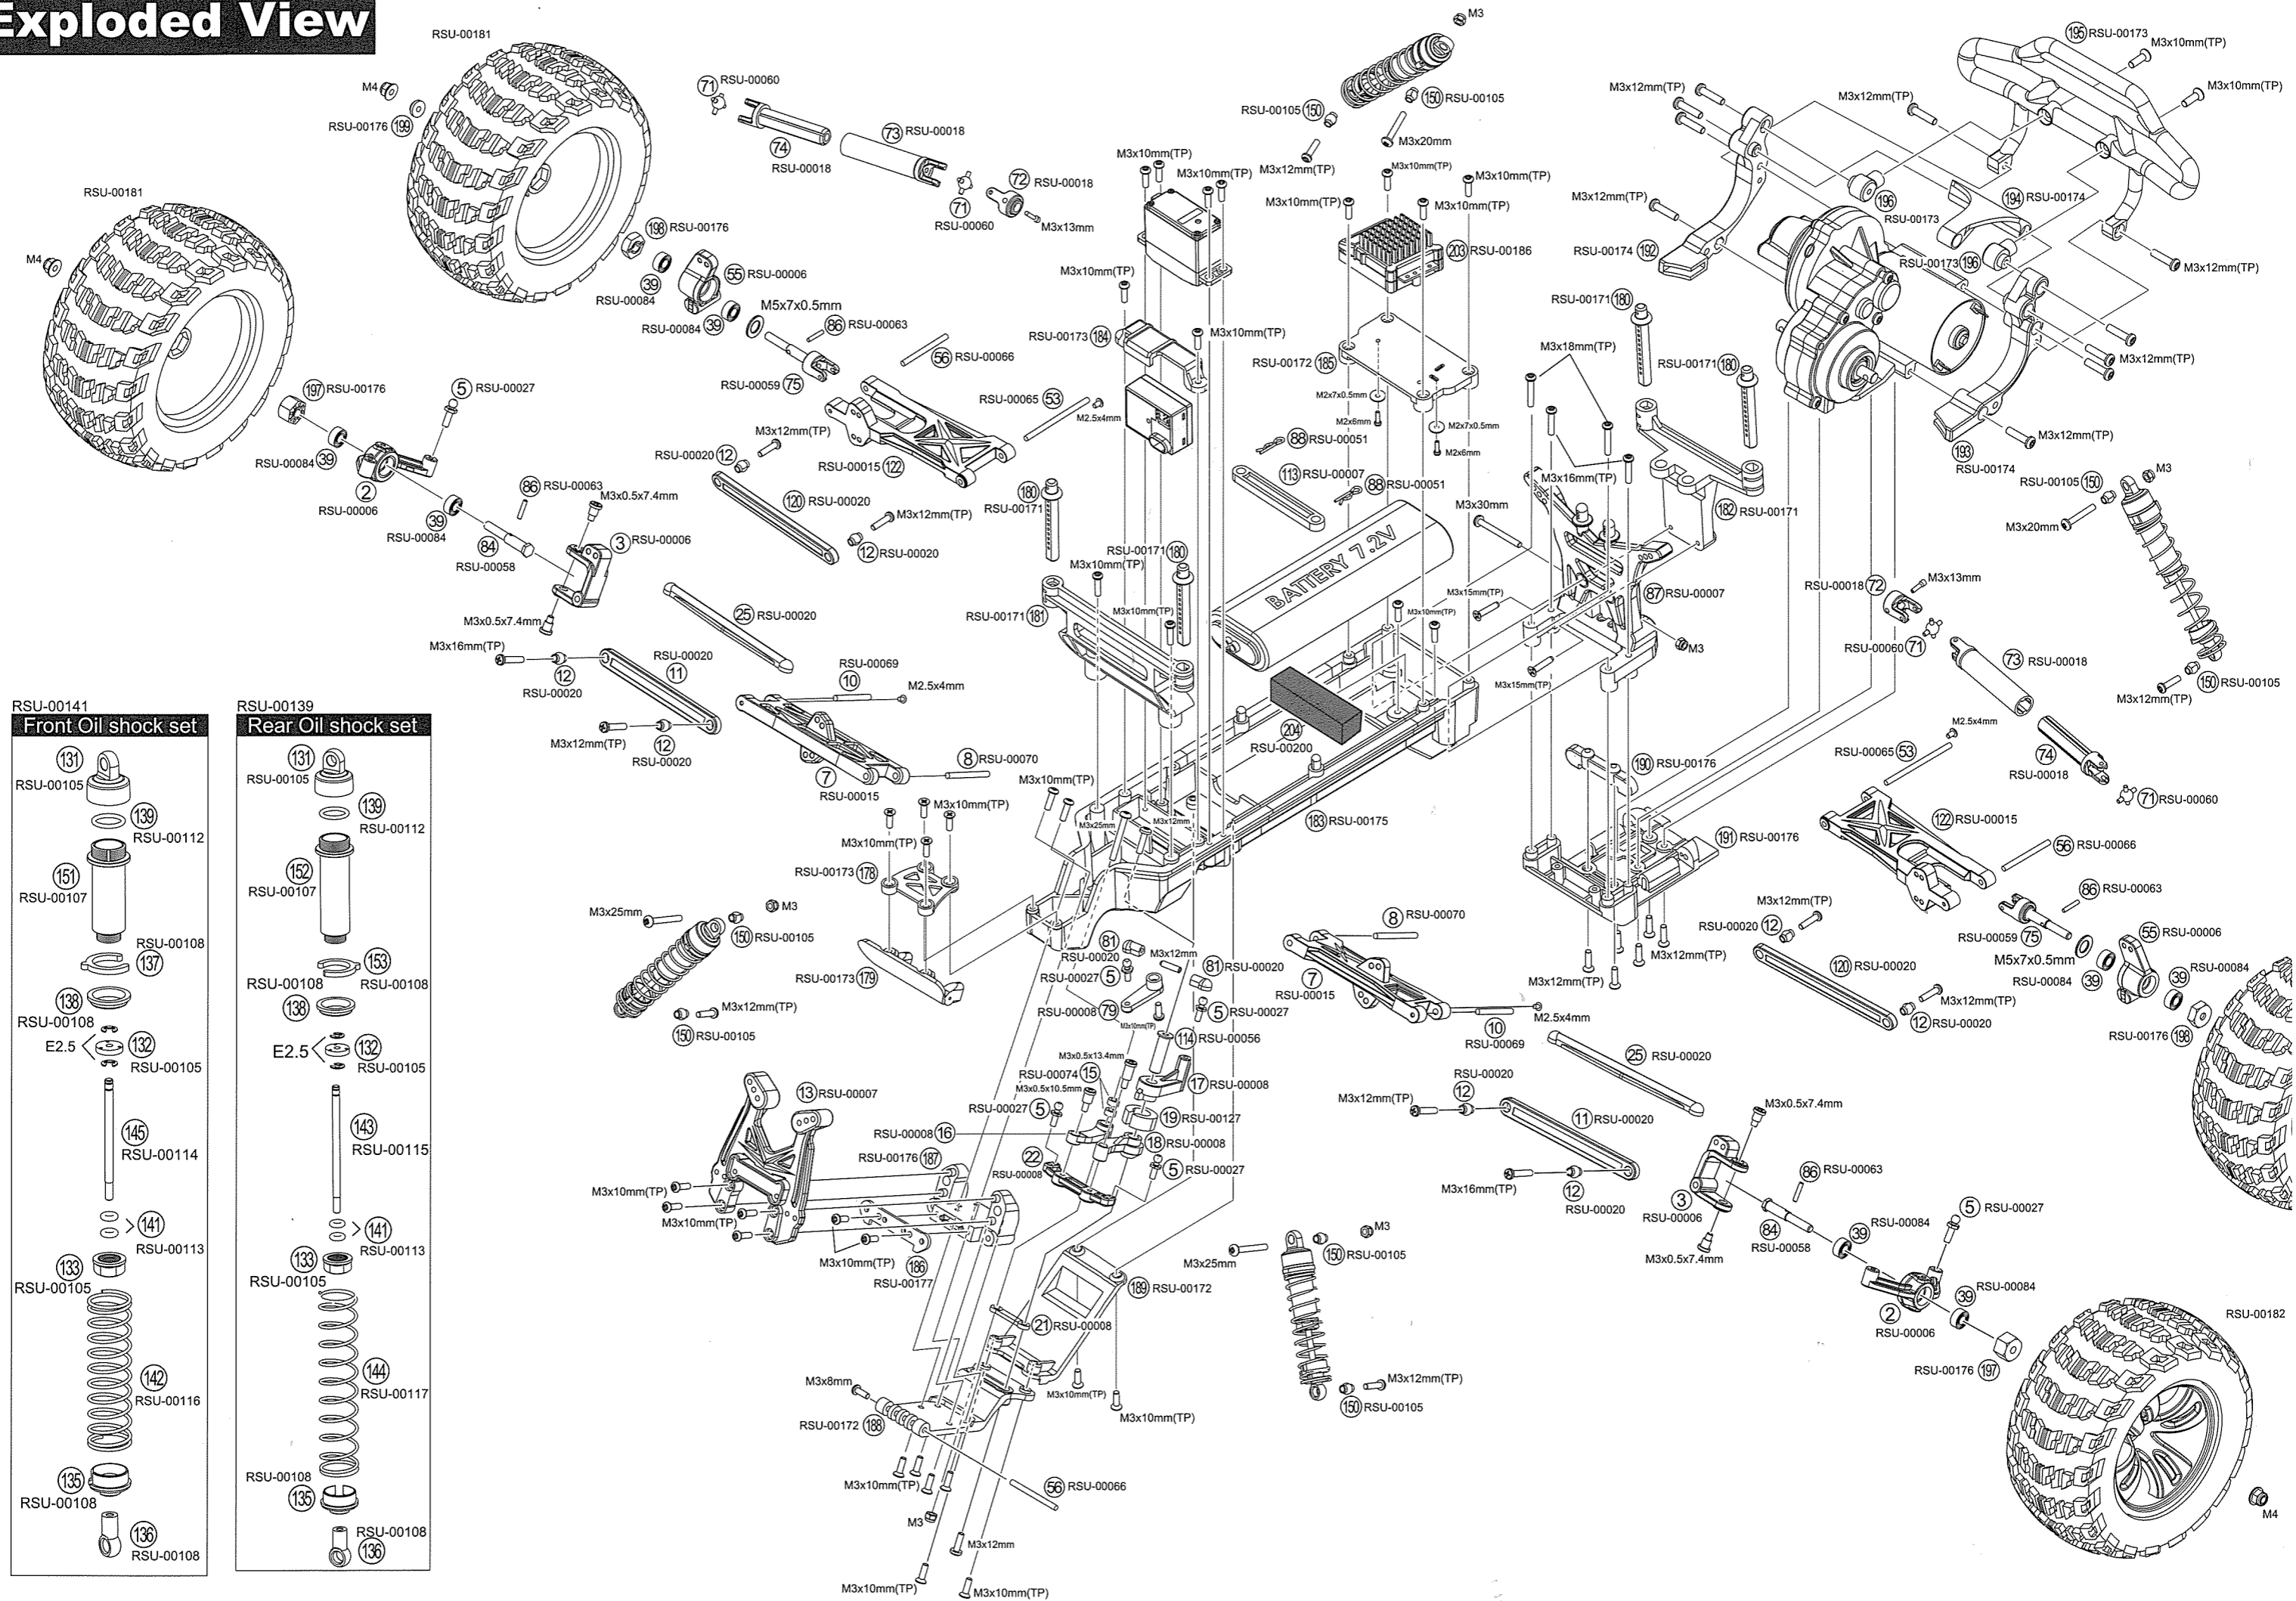

Exploded View

RSU-00141 Front Oil shock set

RSU-00139 Rear Oil shock set